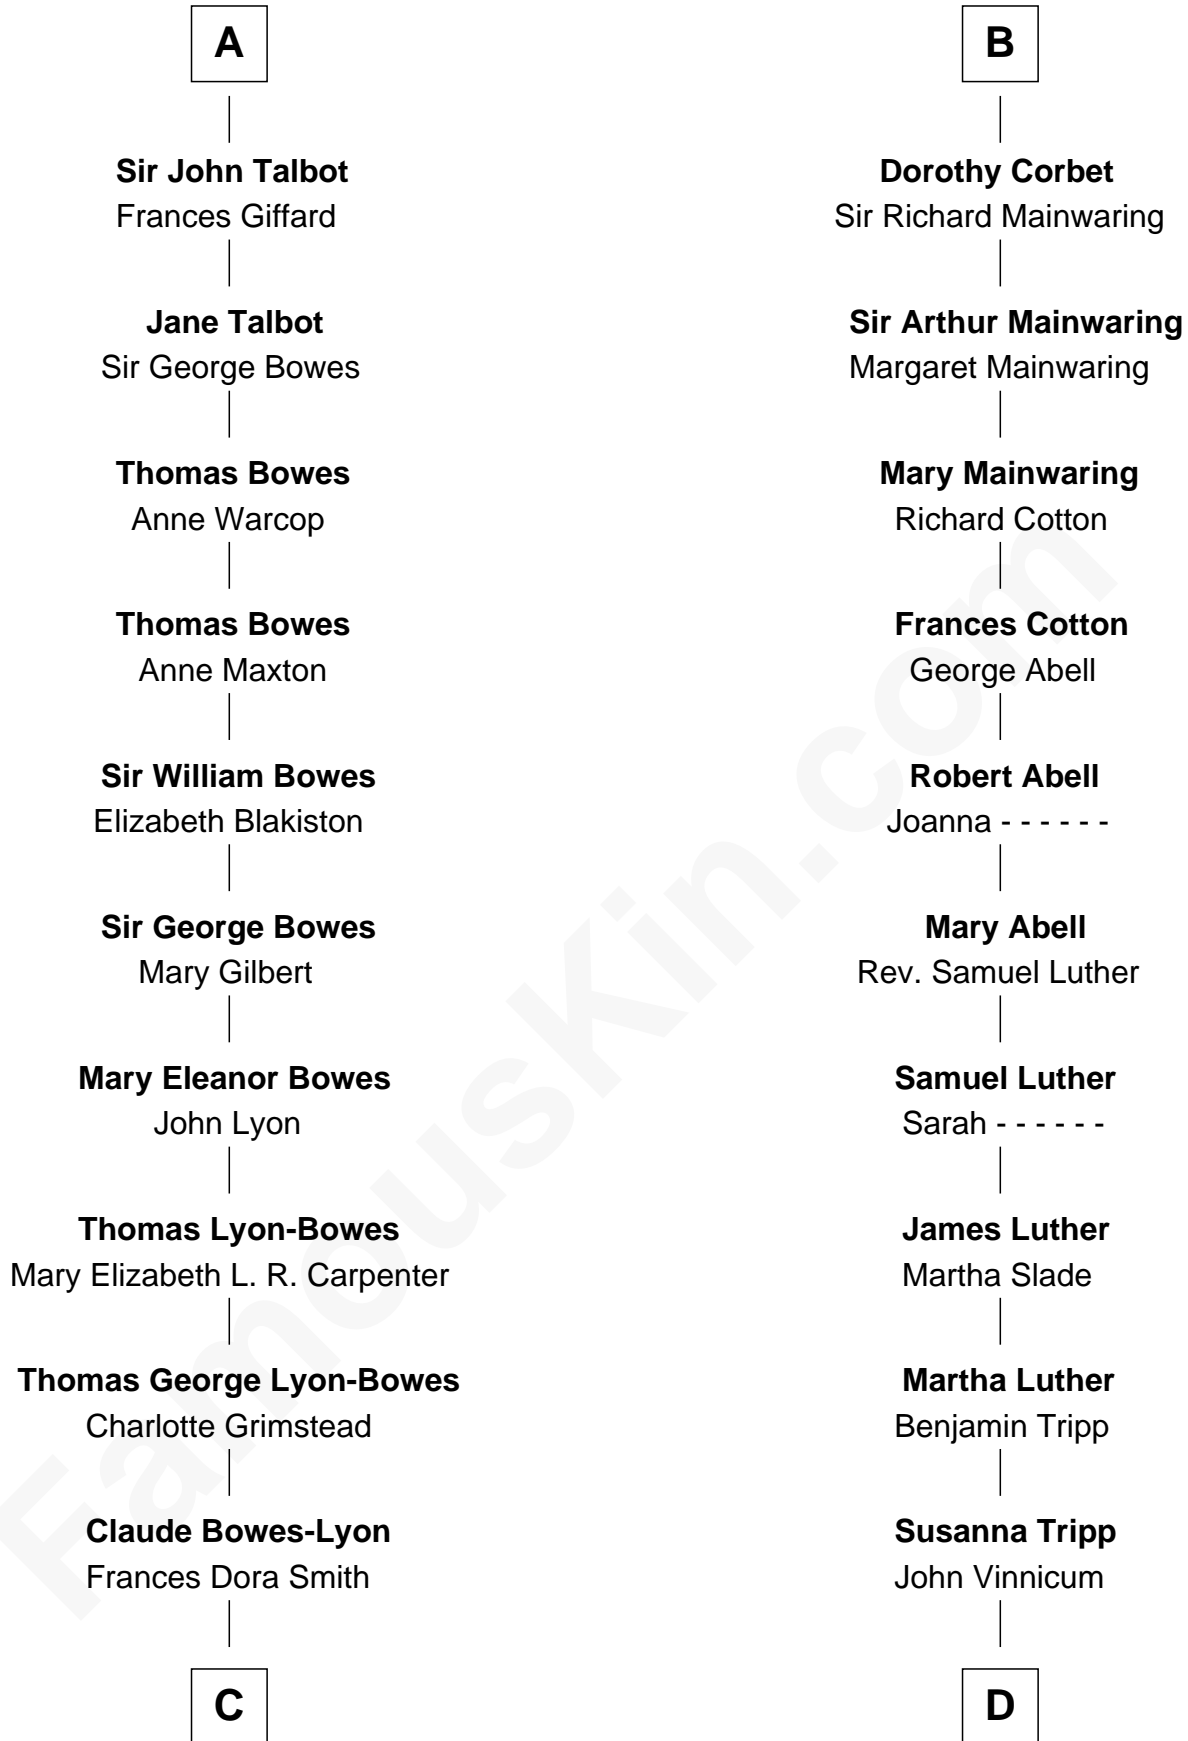

FamousKin.com Relationship Chart of

Prince William

Prince of Wales

20th cousin 1 time removed of

Lizzie Borden

Accused Murderess

Sir Roger Darcy

Isabel de Aton

C

Claude George Bowes-Lyon
Cecilia Nina Cavendish-Bentinck

Elizabeth Bowes-Lyon
George VI, King of the United Kingdom

Elizabeth II, Queen of the United Kingdom
Prince Philip of Edinburgh

Charles III, King of the United Kingdom
Princess Diana Frances Spencer

Prince William
Prince of Wales

D

Sarah L. Vinnicum
Joseph Morse

Anthony Morse
Rhoda Morrison

Sarah Anthony Morse
Andrew Jackson Borden

Lizzie Borden
Accused Murderess