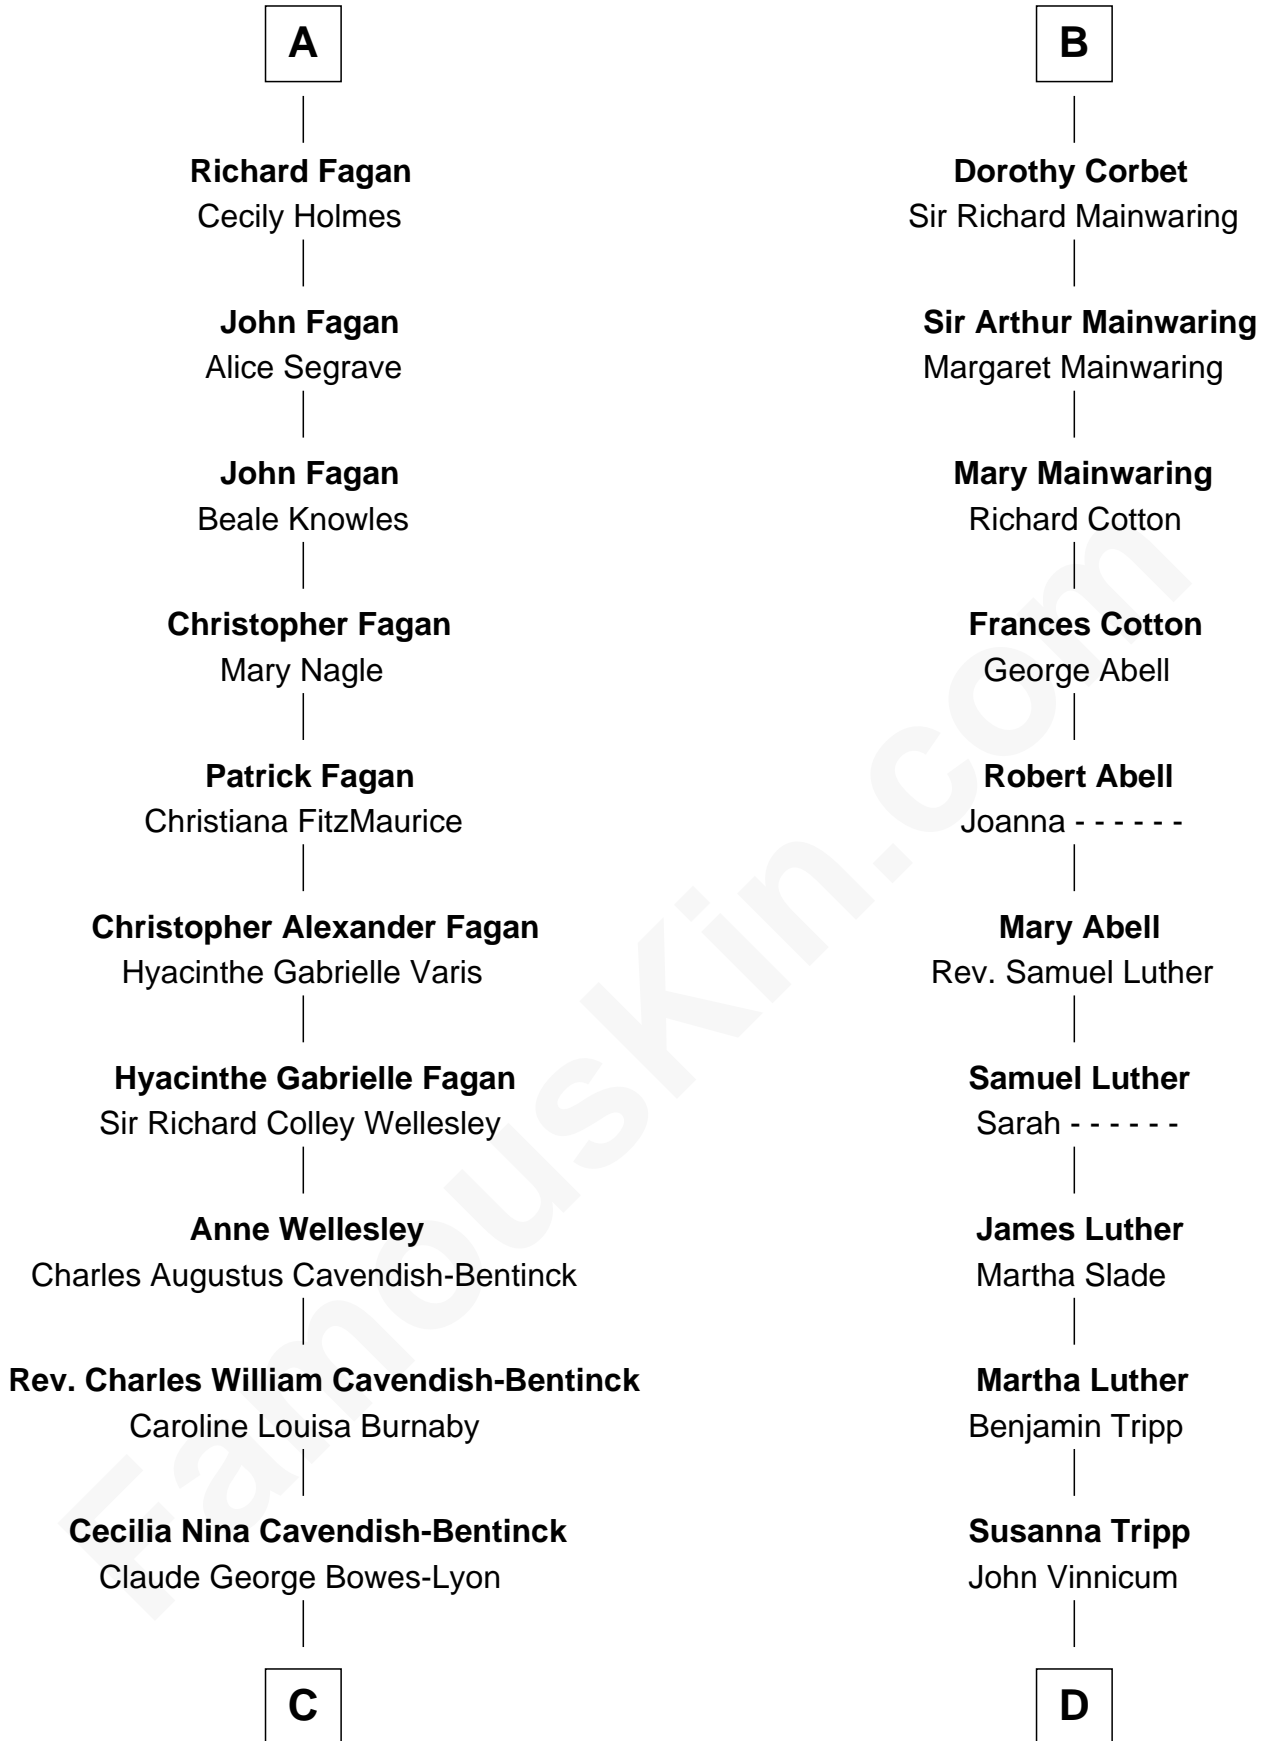

# FamousKin.com Relationship Chart of

**Prince William**

*Prince of Wales*

20th cousin of

**Lizzie Borden**

*Accused Murderess*

**C**

**Elizabeth Bowes-Lyon**

George VI, King of the United Kingdom

**Elizabeth II, Queen of the United Kingdom**

Prince Philip of Edinburgh

**Charles III, King of the United Kingdom**

Princess Diana Frances Spencer

**Prince William**

*Prince of Wales*