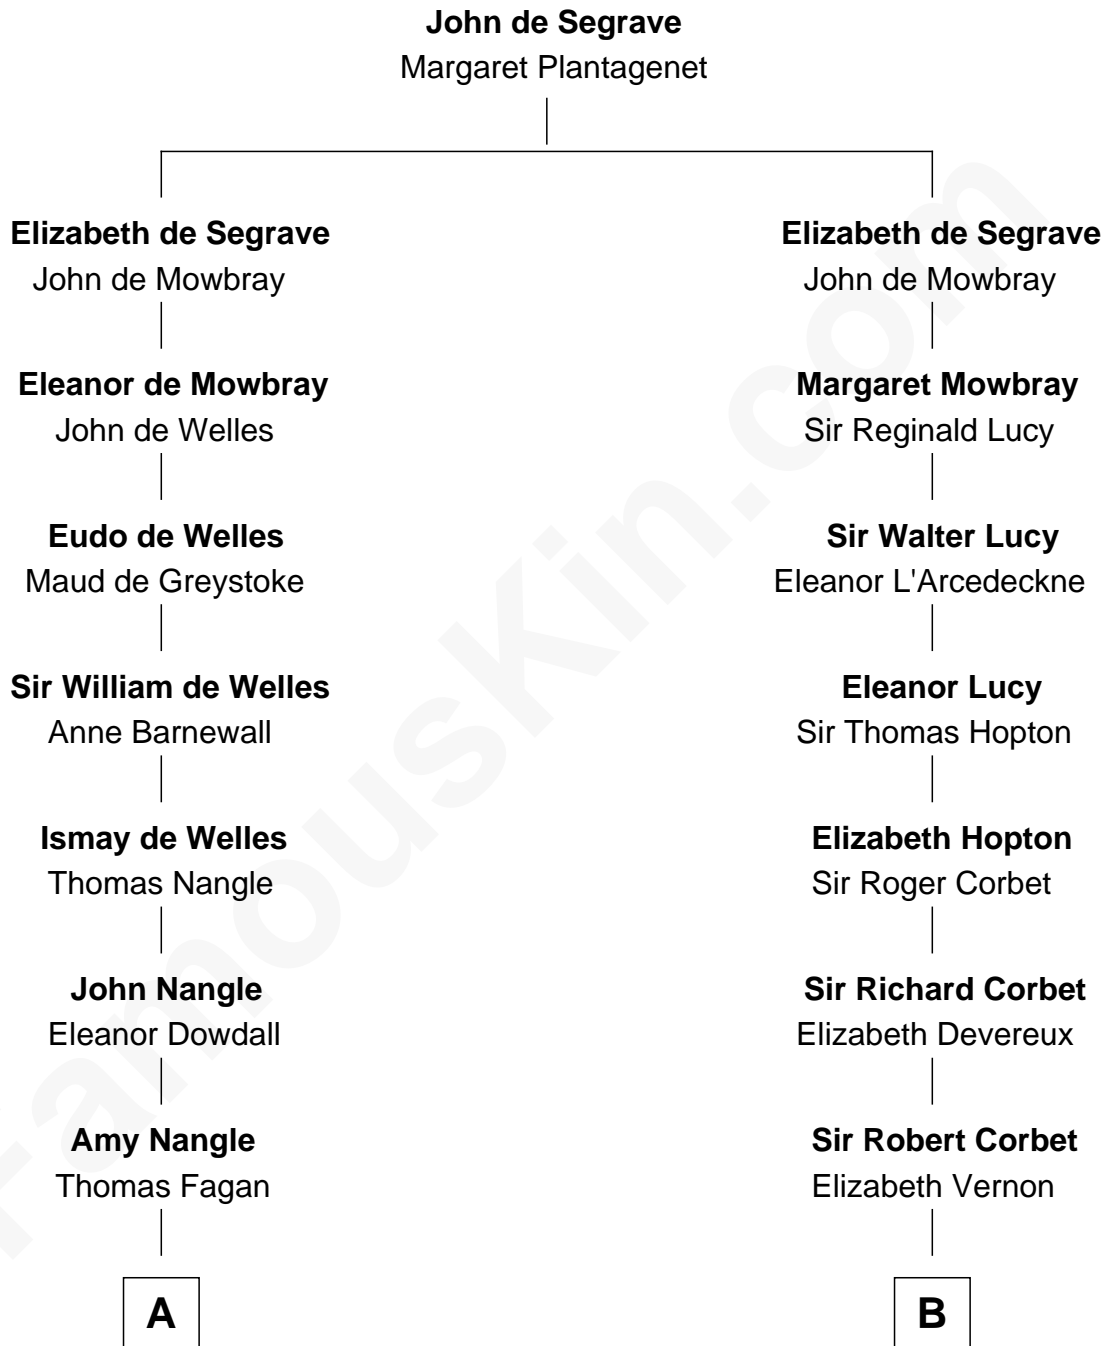

# FamousKin.com Relationship Chart of

**Prince William**

*Prince of Wales*

20th cousin of

**Lizzie Borden**

*Accused Murderess*

**C**

**Elizabeth Bowes-Lyon**

George VI, King of the United Kingdom

**Elizabeth II, Queen of the United Kingdom**

Prince Philip of Edinburgh

**Charles III, King of the United Kingdom**

Princess Diana Frances Spencer

**Prince William**

*Prince of Wales*

*Accused Murderess*