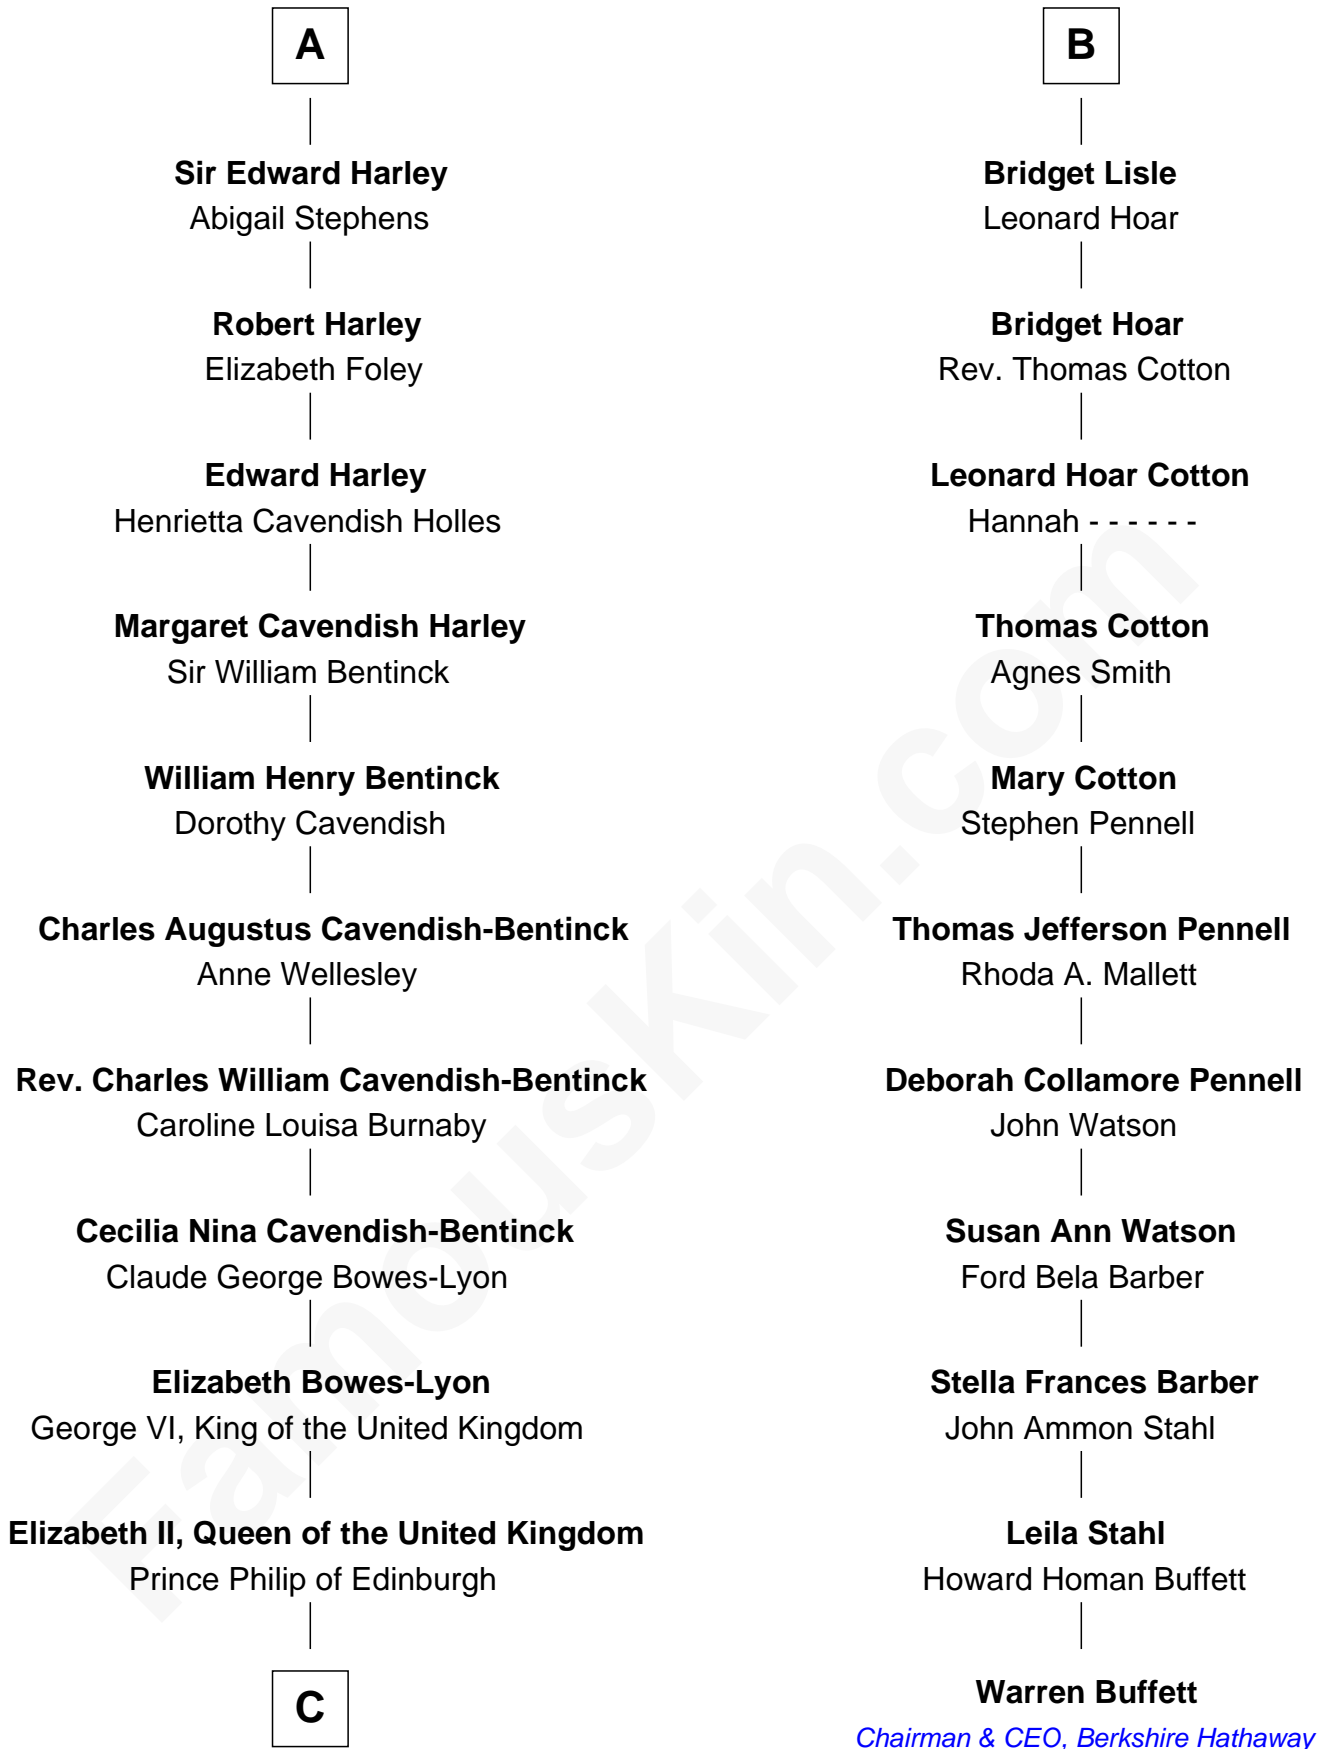

FamousKin.com Relationship Chart of

Prince William

Prince of Wales

17th cousin 1 time removed of

Warren Buffett

Chairman & CEO, Berkshire Hathaway

Sir Humphrey Stafford

Eleanor Aylesbury

Sir John Hungerford

Bridget Hungerford

Sir William Lisle

John Lisle

Alice Beckenshaw

B

C

Charles III, King of the United Kingdom

Princess Diana Frances Spencer

Prince William

Prince of Wales

FamousKin.com

William photo by [InSapphoWeTrust](#) (CC BY-SA 2.0)