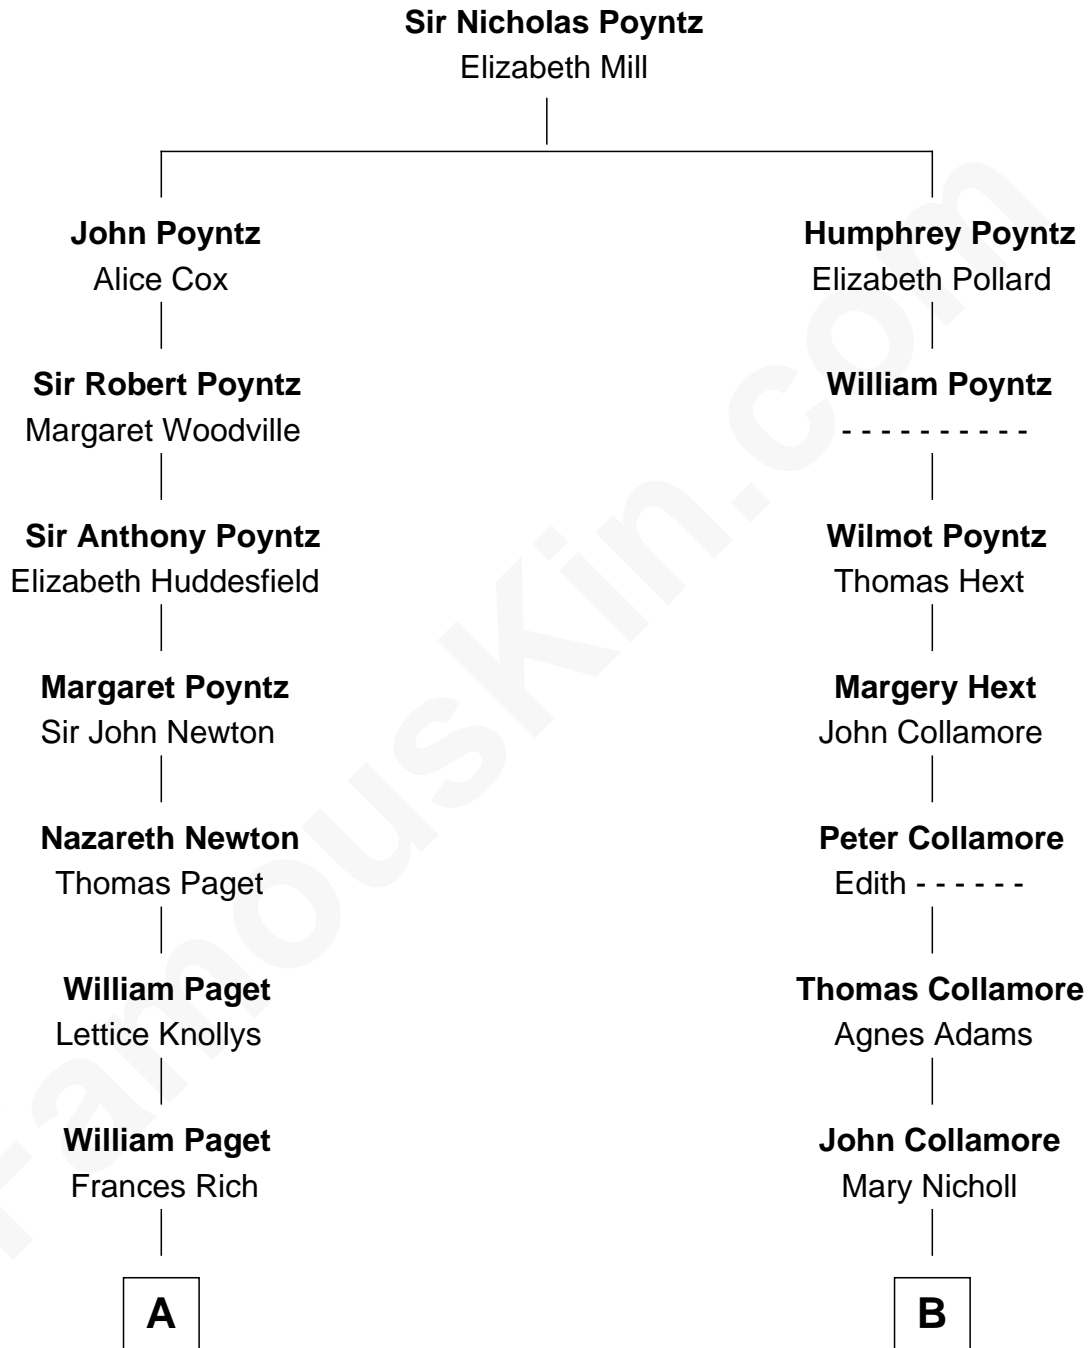

FamousKin.com
Relationship Chart of
Prince William
Prince of Wales

17th cousin 1 time removed of
Warren Buffett
Chairman & CEO, Berkshire Hathaway

C

Princess Diana Frances Spencer
Charles III, King of the United Kingdom

Prince William
Prince of Wales

FamousKin.com