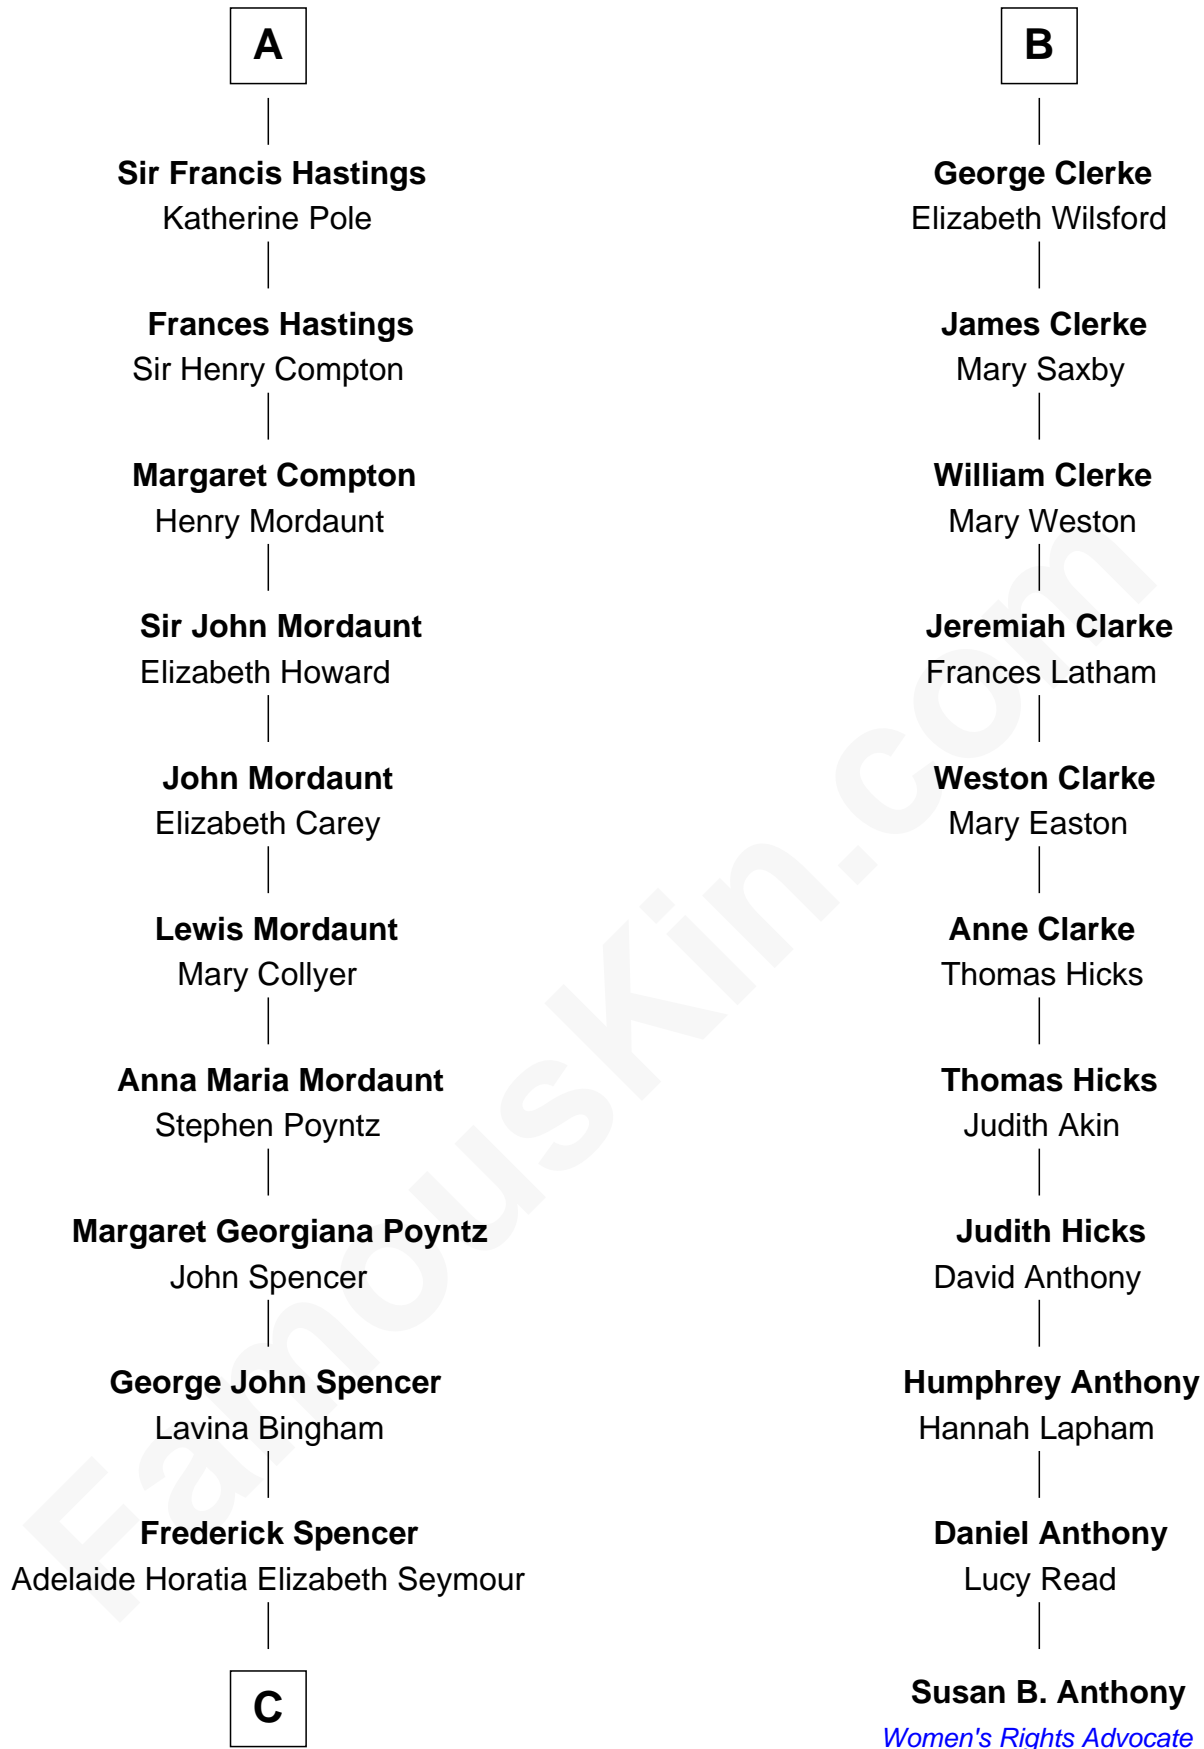

FamousKin.com

Relationship Chart of

Prince William

Prince of Wales

17th cousin 4 times removed of

Susan B. Anthony
Women's Rights Advocate

C

—
Charles Robert Spencer

Margaret Baring

—
Albert Edward John Spencer

Cynthia Elinor Beatrix Hamilton

—
Edward John Spencer

Frances Ruth Burke Roche

—
Princess Diana Frances Spencer

Charles III, King of the United Kingdom

—
Prince William