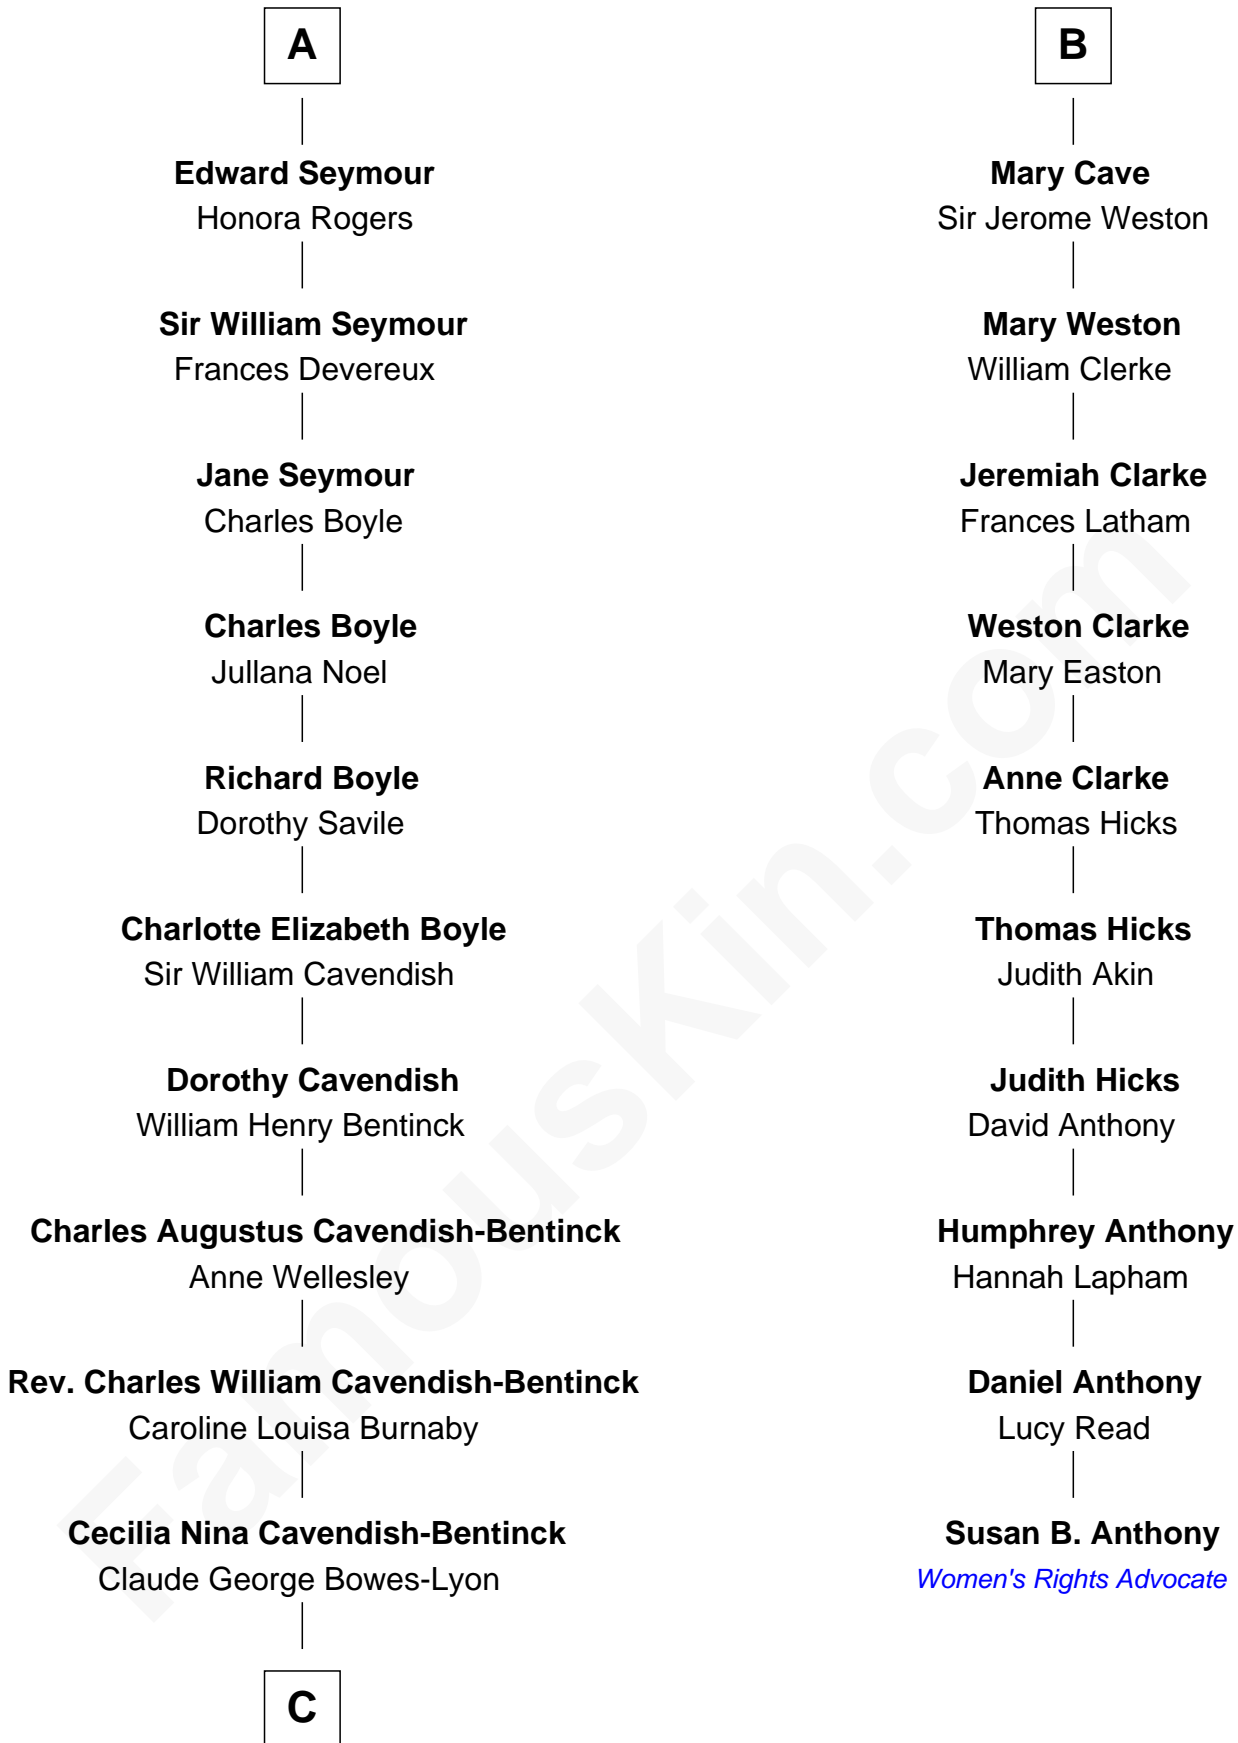

FamousKin.com
Relationship Chart of
Prince William
Prince of Wales

16th cousin 4 times removed of

Susan B. Anthony
Women's Rights Advocate

Sir Reynold de Grey
 Eleanor le Strange

C

Elizabeth Bowes-Lyon

George VI, King of the United Kingdom

Elizabeth II, Queen of the United Kingdom

Prince Philip of Edinburgh

Charles III, King of the United Kingdom

Princess Diana Frances Spencer

Prince William

Prince of Wales