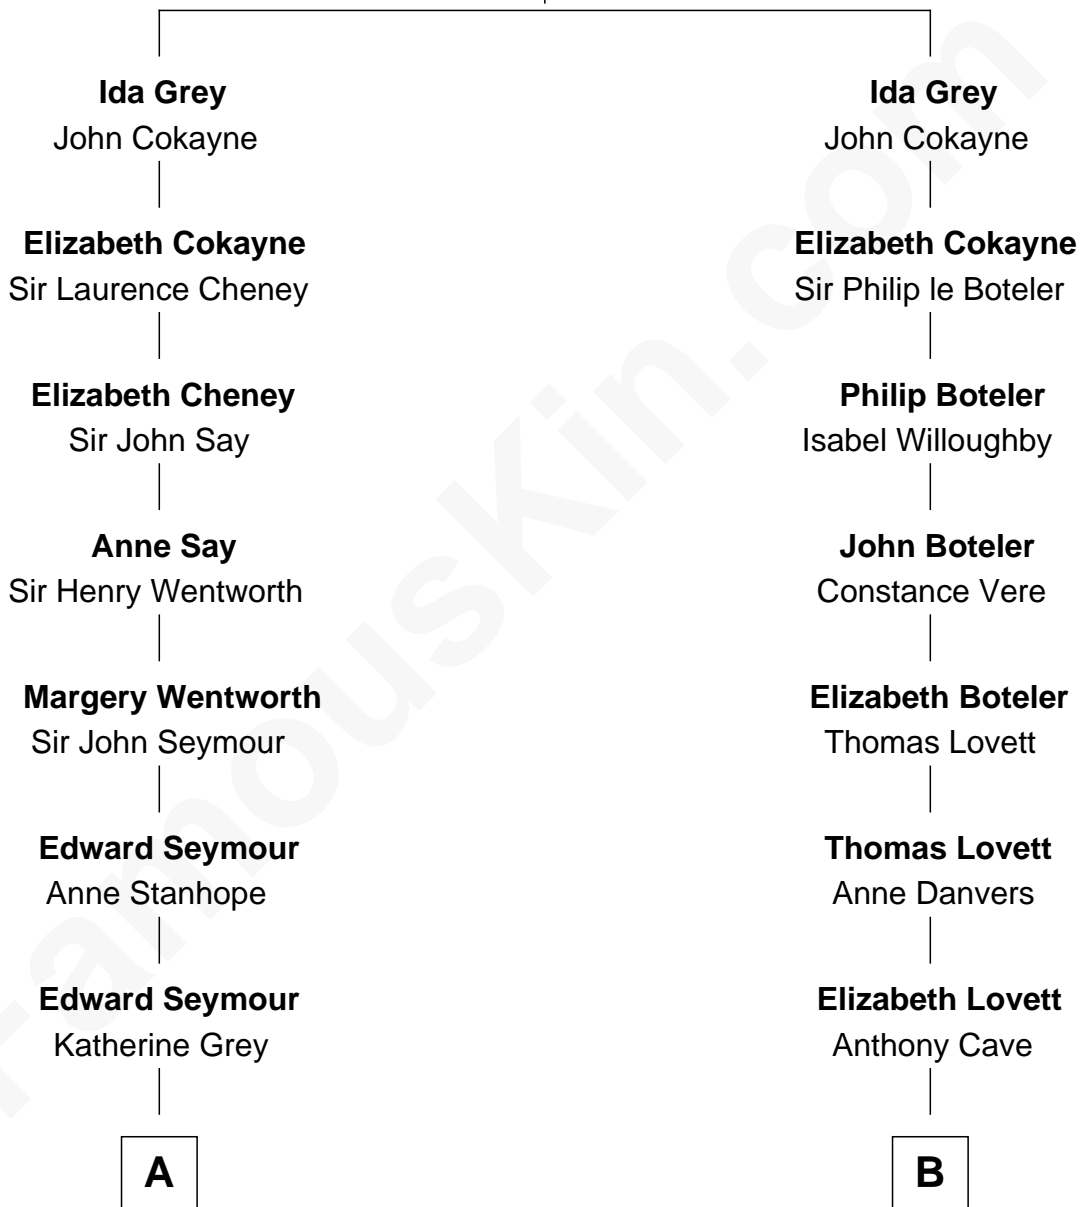

FamousKin.com
Relationship Chart of
Prince William
Prince of Wales

16th cousin 4 times removed of

Susan B. Anthony
Women's Rights Advocate

Sir Reynold de Grey
 Eleanor le Strange

C

Elizabeth Bowes-Lyon

George VI, King of the United Kingdom

Elizabeth II, Queen of the United Kingdom

Prince Philip of Edinburgh

Charles III, King of the United Kingdom

Princess Diana Frances Spencer

Prince William

Prince of Wales