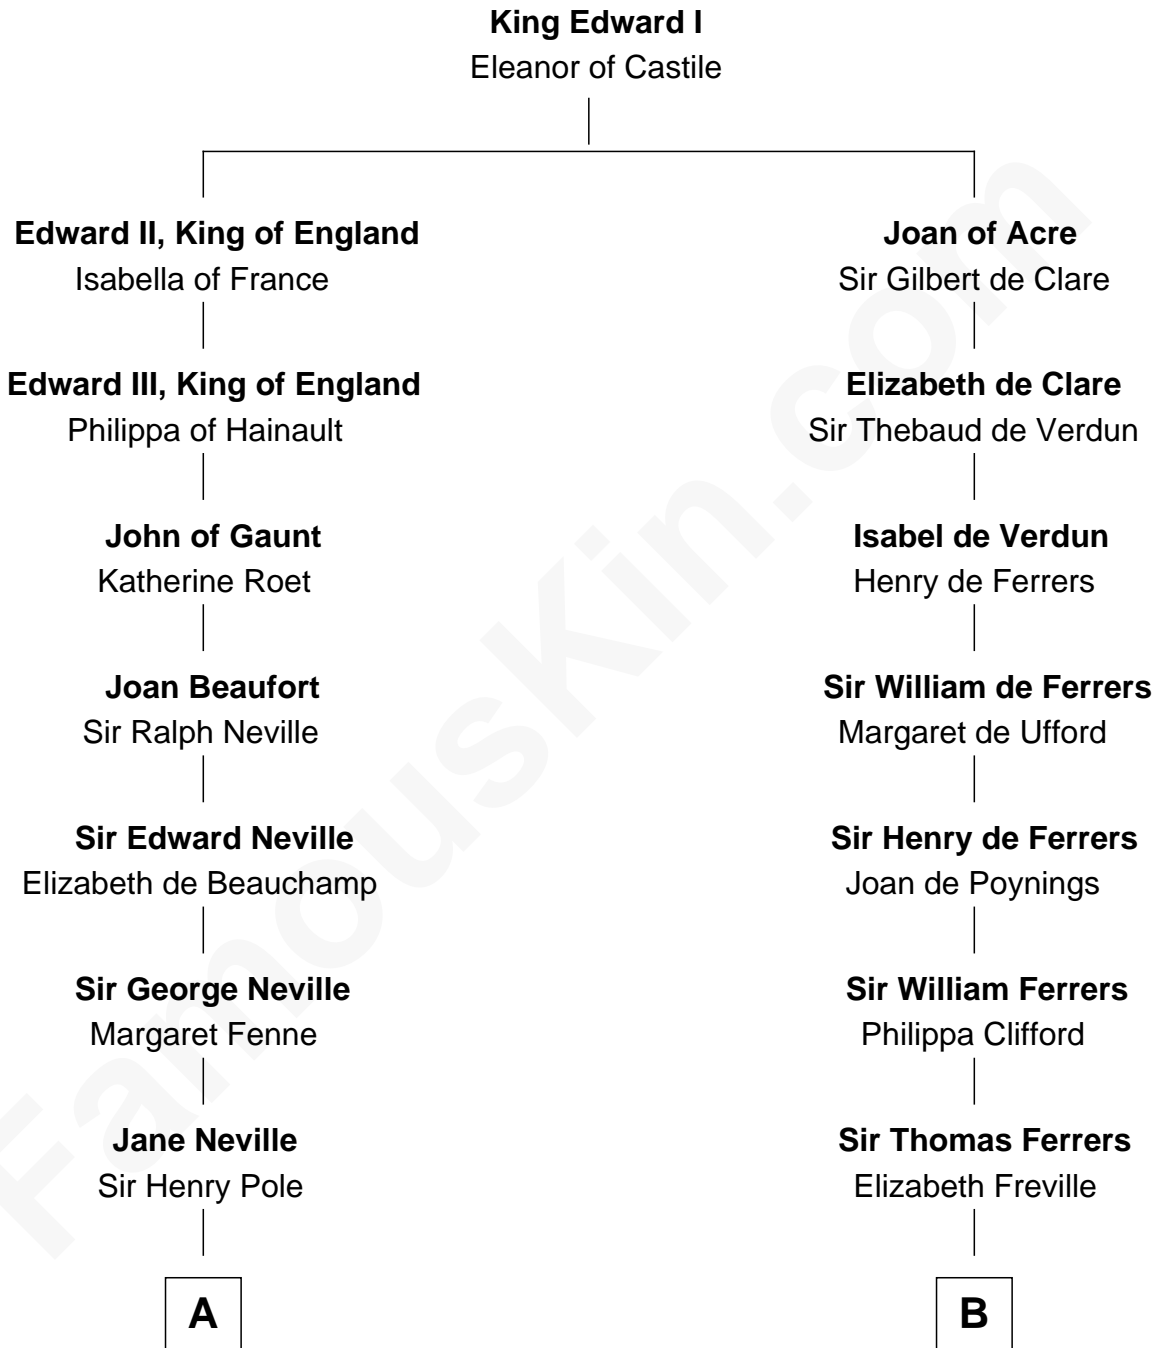

FamousKin.com

Relationship Chart of

Prince William

Prince of Wales

19th cousin 2 times removed of

Susan B. Anthony
Women's Rights Advocate

A

Katherine Pole
Sir Francis Hastings