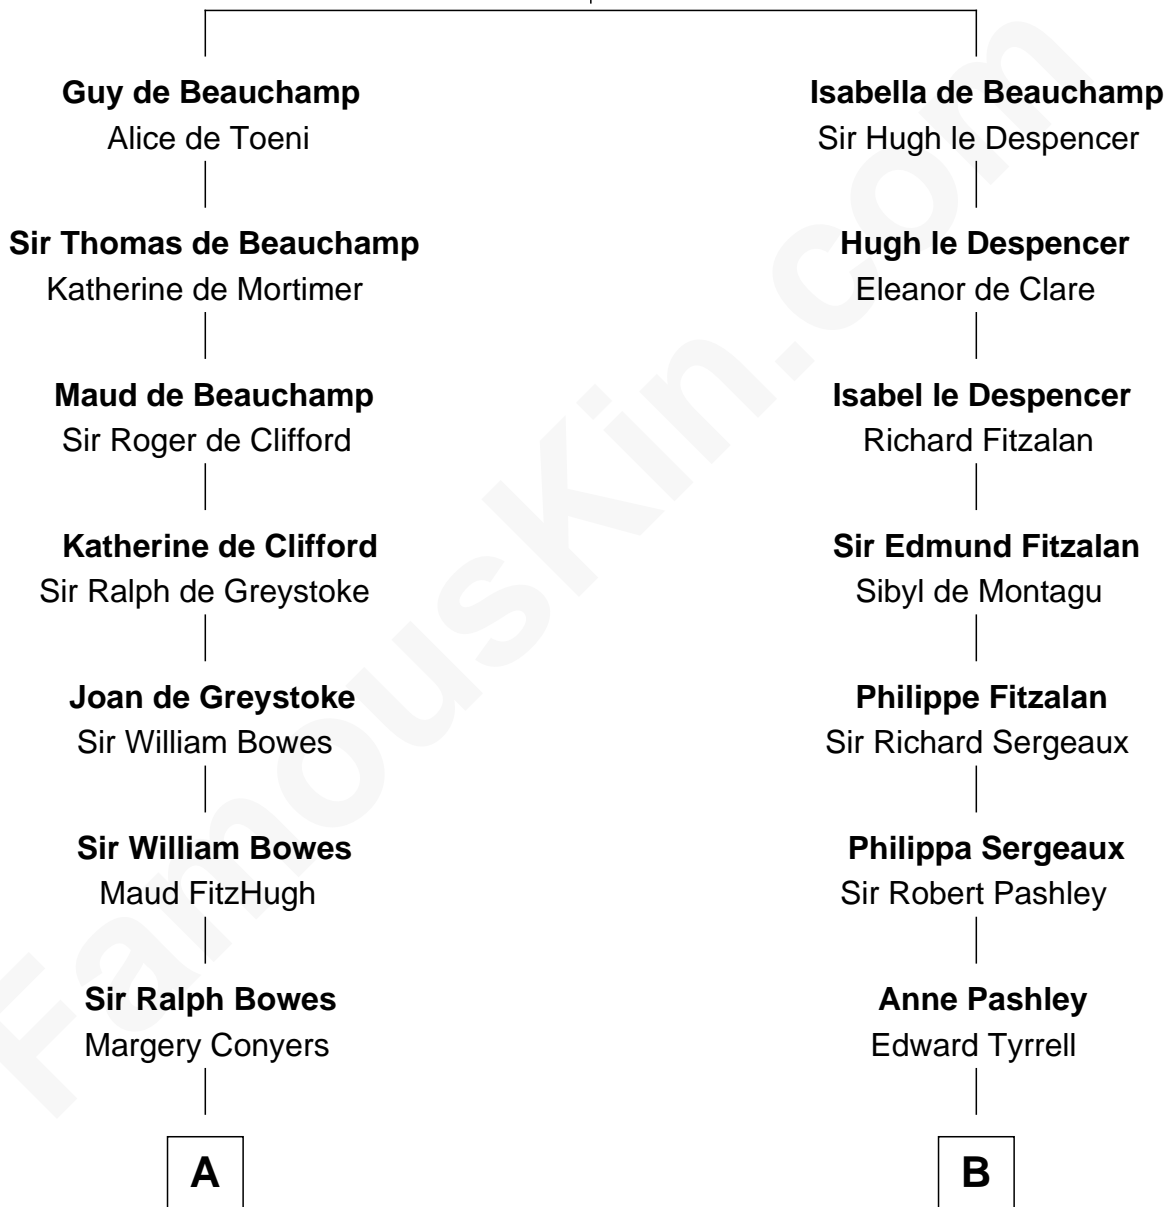

FamousKin.com Relationship Chart of

Prince William

Prince of Wales

20th cousin 1 time removed of

Susan B. Anthony

Women's Rights Advocate

William de Beauchamp

Maud FitzJohn

C

Claude George Bowes-Lyon
Cecilia Nina Cavendish-Bentinck

Elizabeth Bowes-Lyon
George VI, King of the United Kingdom

Elizabeth II, Queen of the United Kingdom
Prince Philip of Edinburgh

Charles III, King of the United Kingdom
Princess Diana Frances Spencer