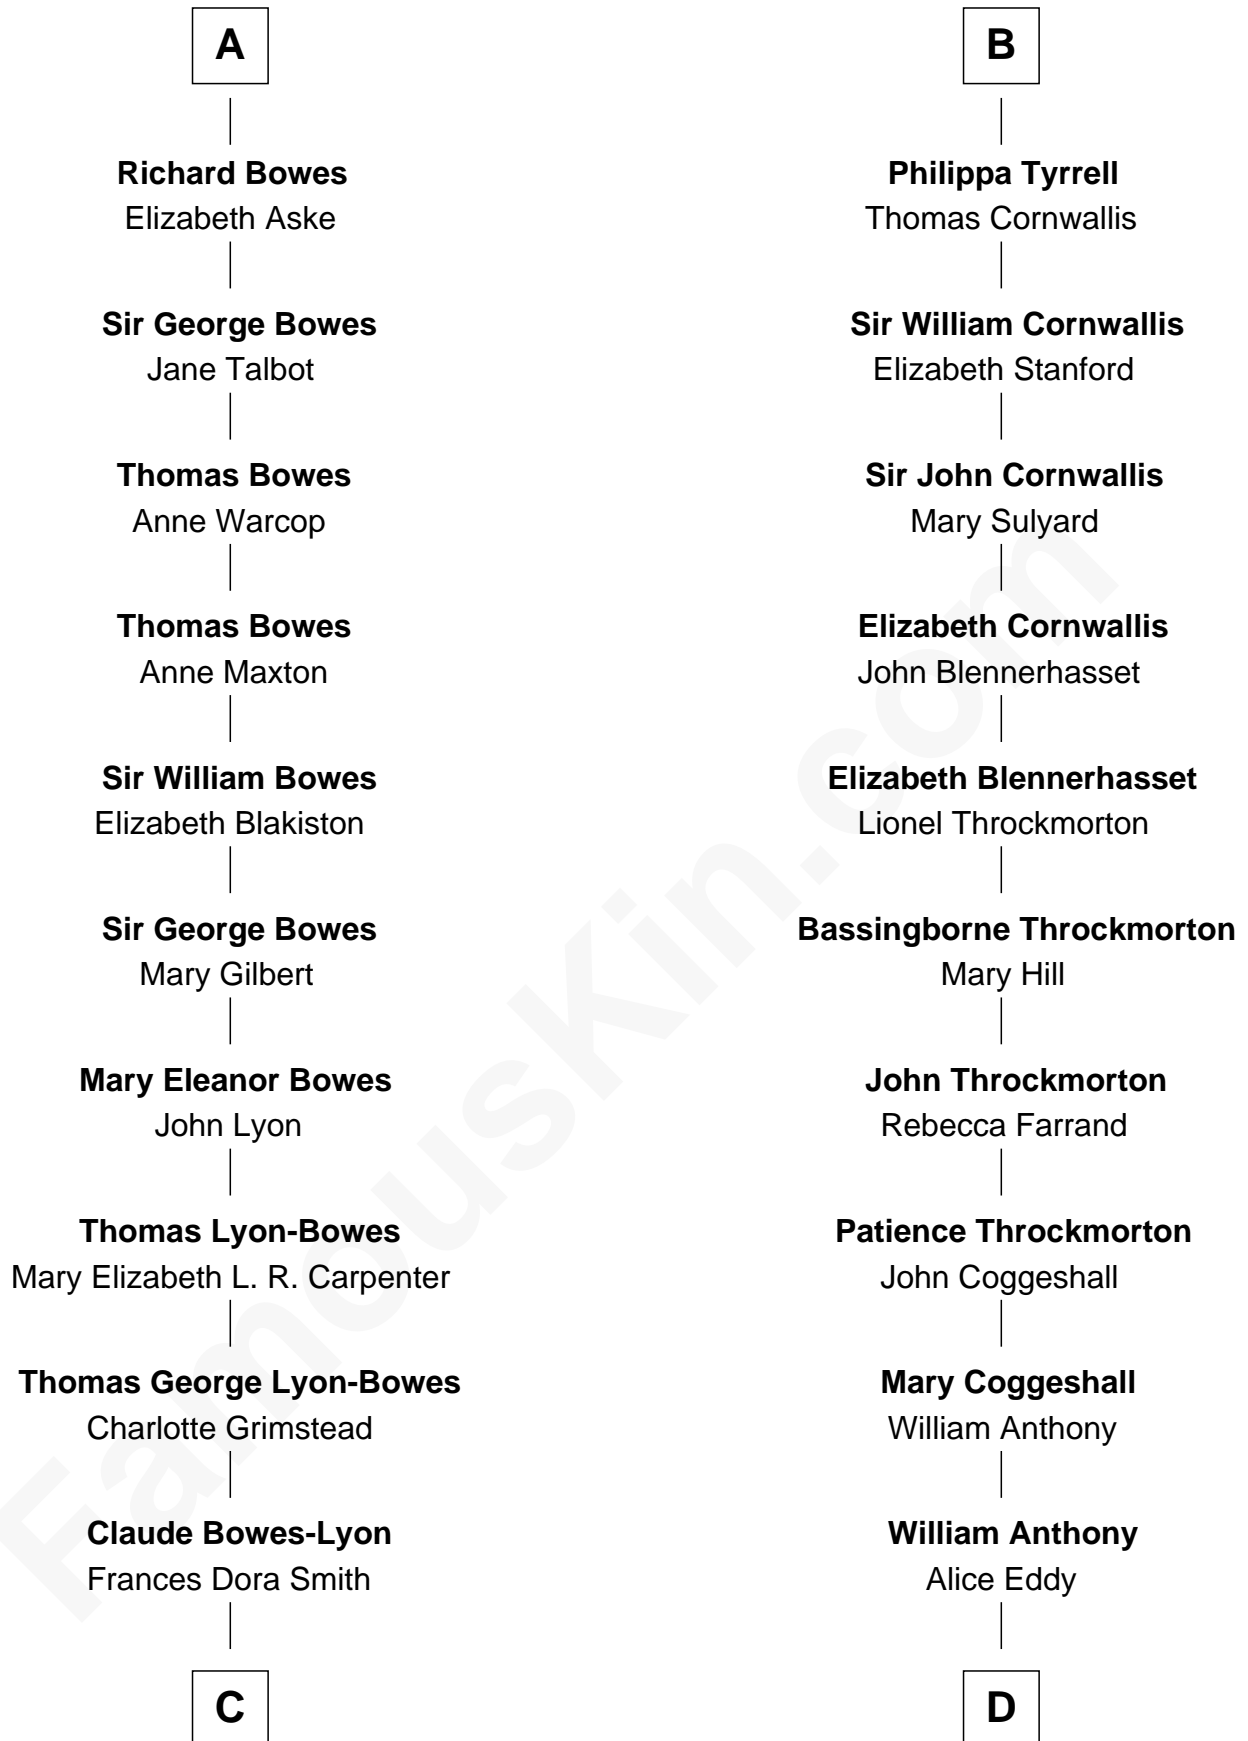

FamousKin.com Relationship Chart of

Prince William

Prince of Wales

20th cousin 1 time removed of

Susan B. Anthony

Women's Rights Advocate

William de Beauchamp

Maud FitzJohn

C

Claude George Bowes-Lyon
Cecilia Nina Cavendish-Bentinck

Elizabeth Bowes-Lyon
George VI, King of the United Kingdom

Elizabeth II, Queen of the United Kingdom
Prince Philip of Edinburgh

Charles III, King of the United Kingdom
Princess Diana Frances Spencer