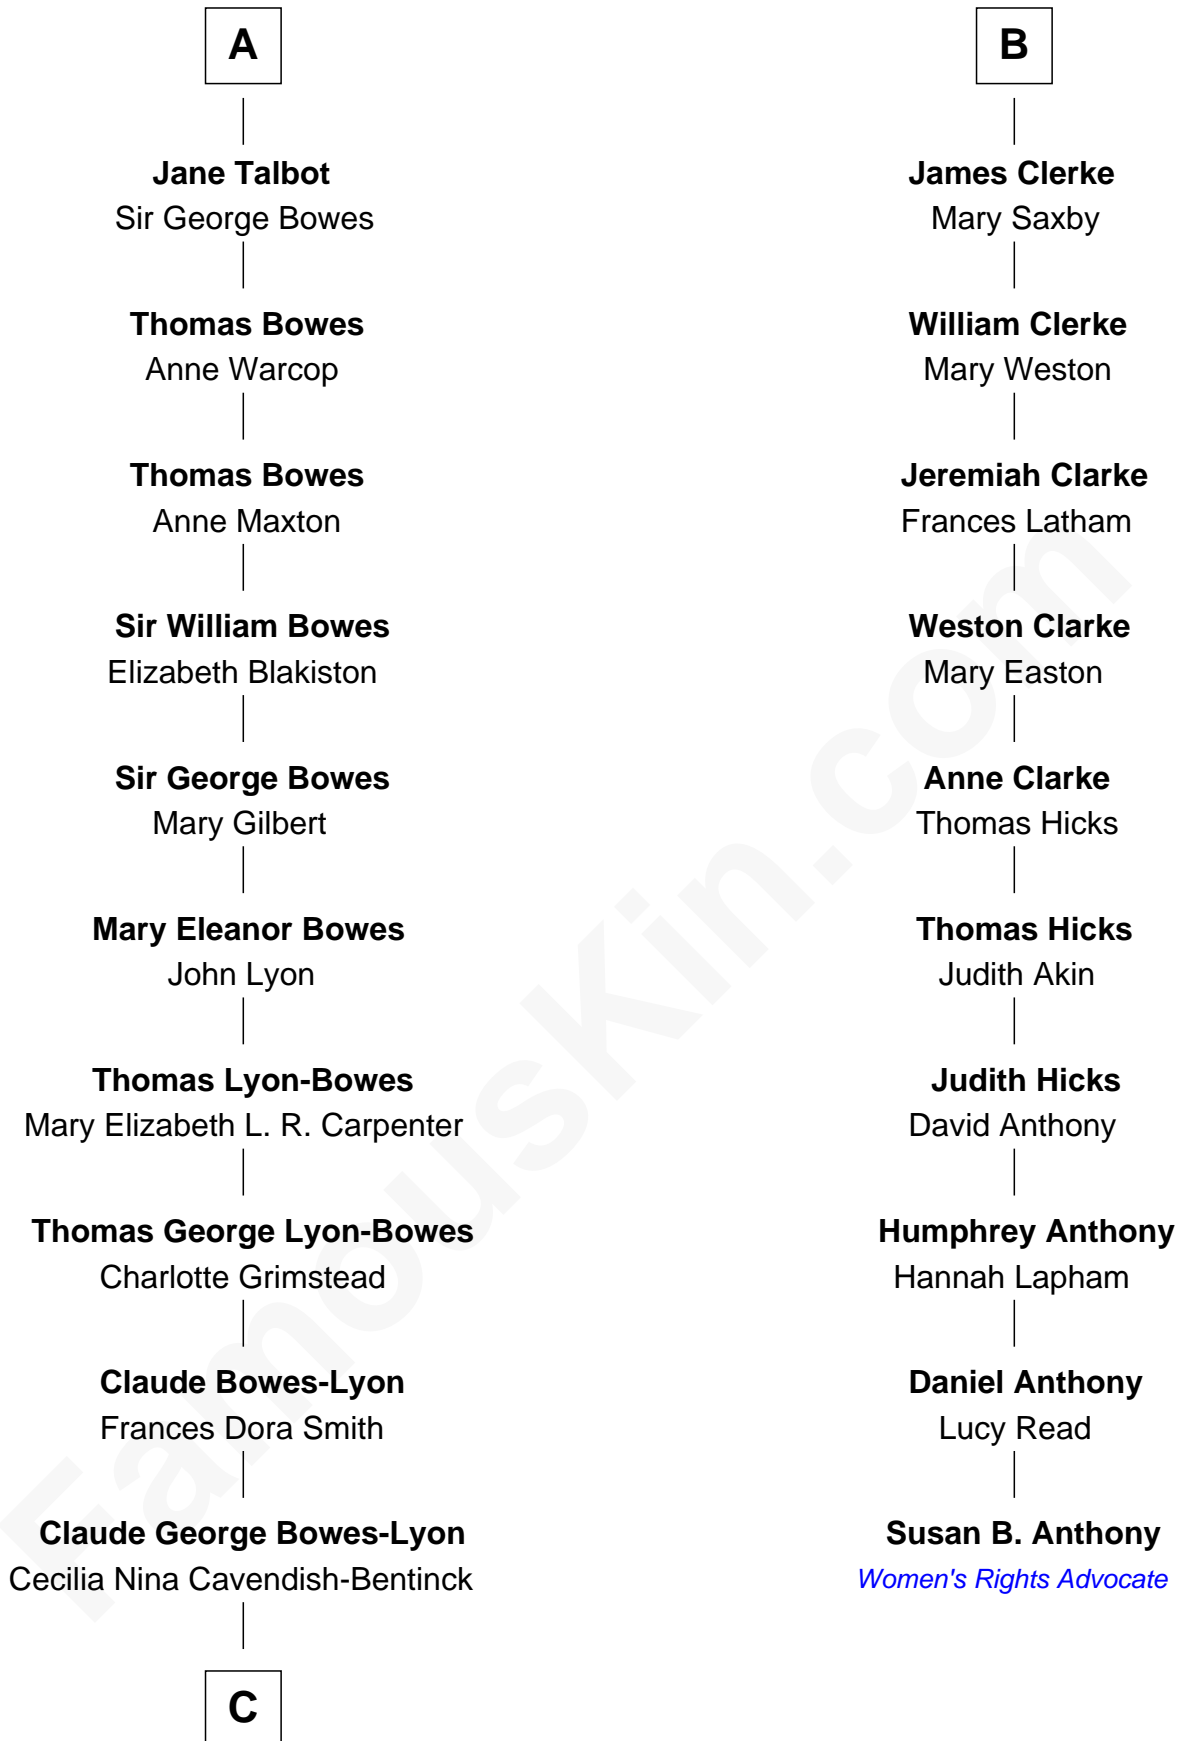

FamousKin.com

Relationship Chart of

Prince William

Prince of Wales

16th cousin 4 times removed of

Susan B. Anthony
Women's Rights Advocate

Sir William de Ros
Margery de Badlesmere

C

Elizabeth Bowes-Lyon

George VI, King of the United Kingdom

Elizabeth II, Queen of the United Kingdom

Prince Philip of Edinburgh

Charles III, King of the United Kingdom

Princess Diana Frances Spencer

Prince William