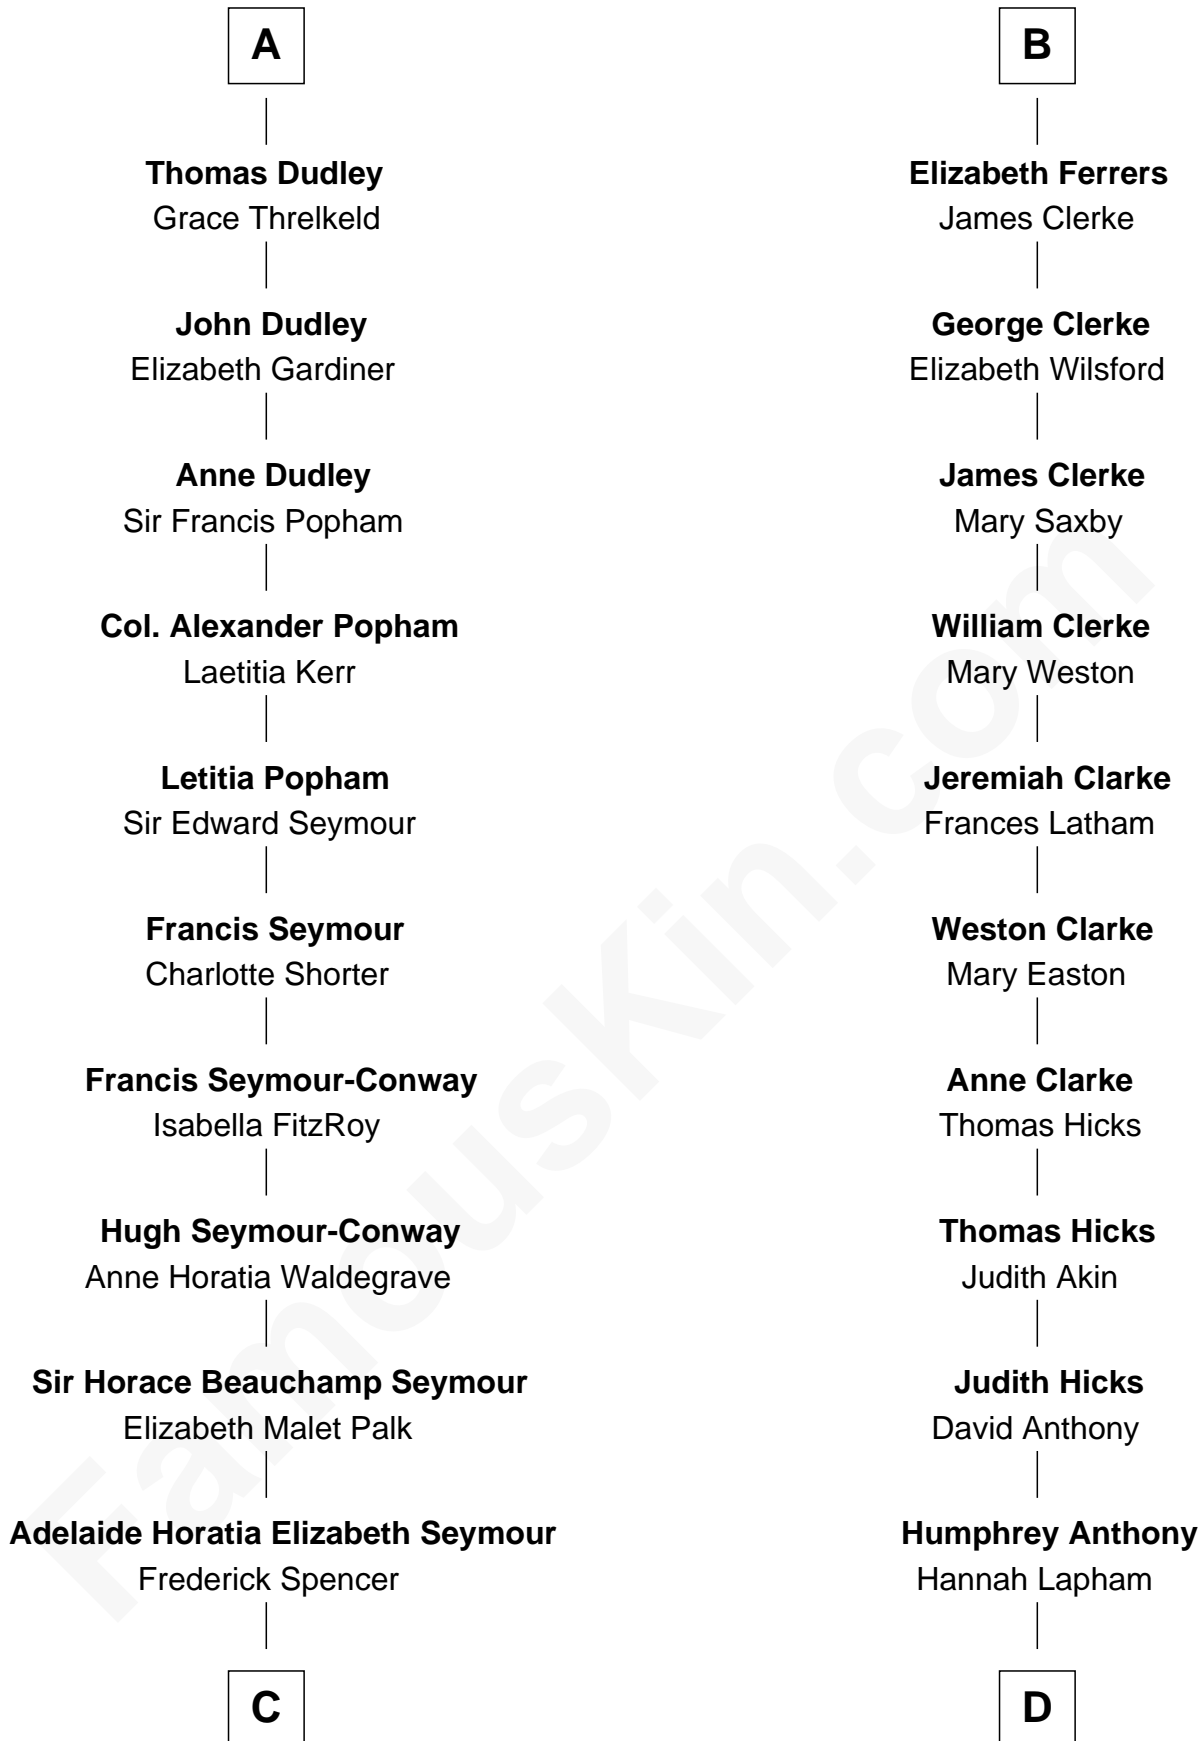

FamousKin.com

Relationship Chart of

Prince William

Prince of Wales

18th cousin 3 times removed of

Susan B. Anthony
Women's Rights Advocate

Sir Gilbert de Clare
Joan of Acre

C

Charles Robert Spencer

Margaret Baring

Albert Edward John Spencer

Cynthia Elinor Beatrix Hamilton

Edward John Spencer

Frances Ruth Burke Roche

Princess Diana Frances Spencer

Charles III, King of the United Kingdom

Prince William

Prince of Wales

D

Daniel Anthony

Lucy Read

Susan B. Anthony

Women's Rights Advocate

FamousKin.com