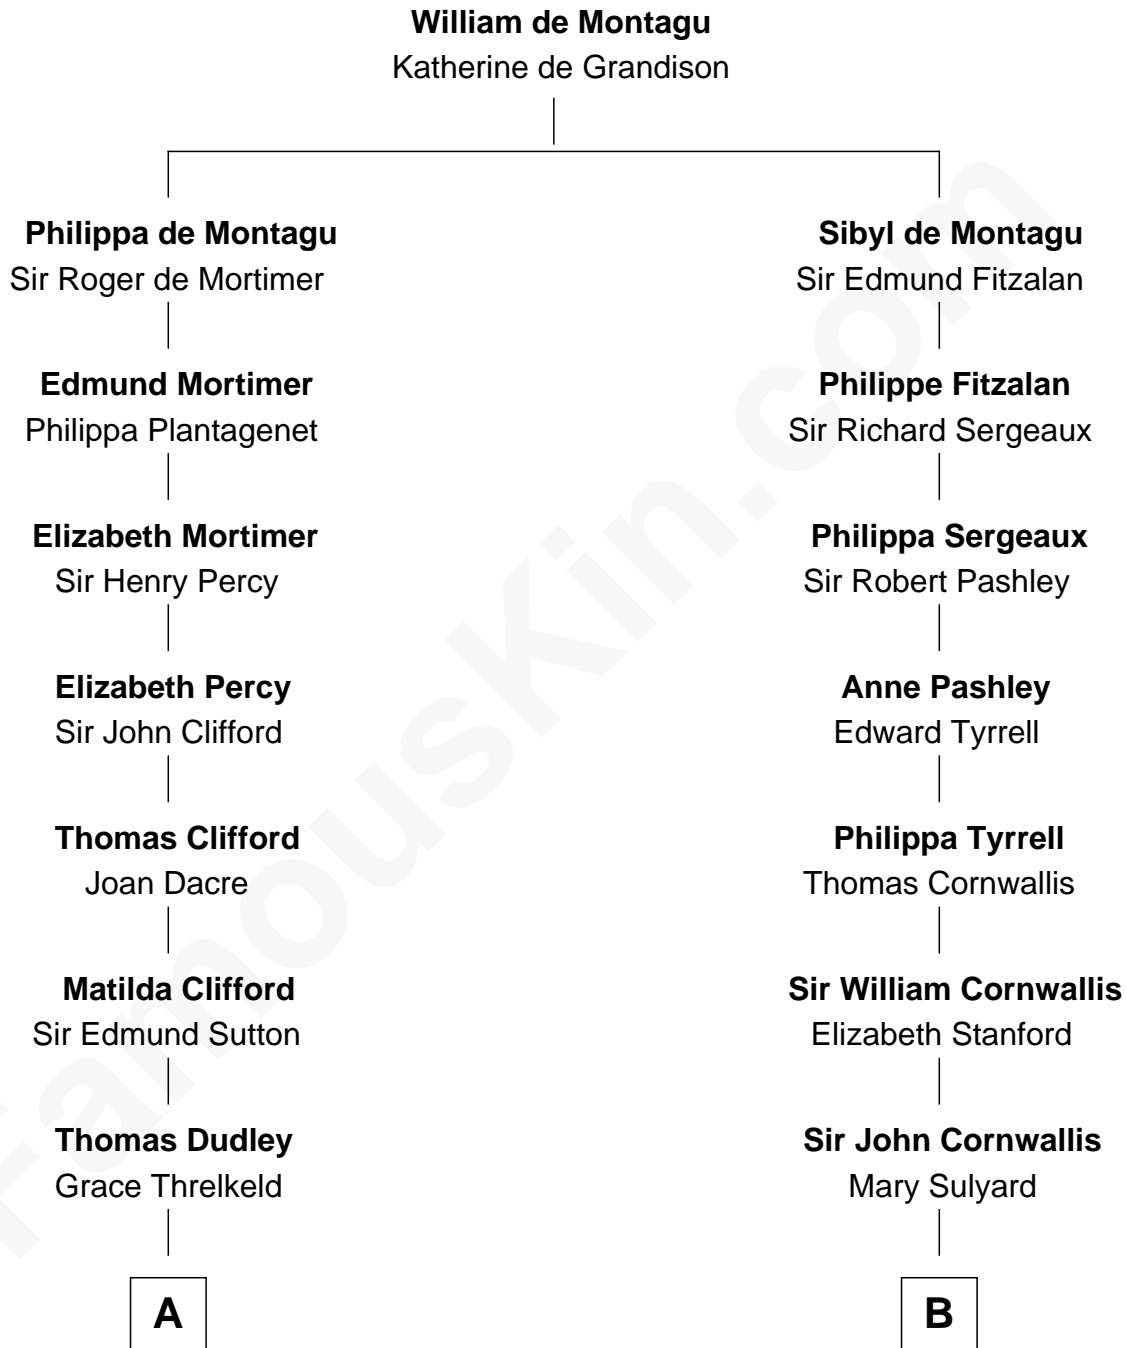

FamousKin.com

Relationship Chart of

Prince William

Prince of Wales

17th cousin 3 times removed of

Susan B. Anthony
Women's Rights Advocate

C

—
Albert Edward John Spencer

Cynthia Elinor Beatrix Hamilton

—
Edward John Spencer

Frances Ruth Burke Roche

—
Princess Diana Frances Spencer

Charles III, King of the United Kingdom

—
Prince William

Prince of Wales