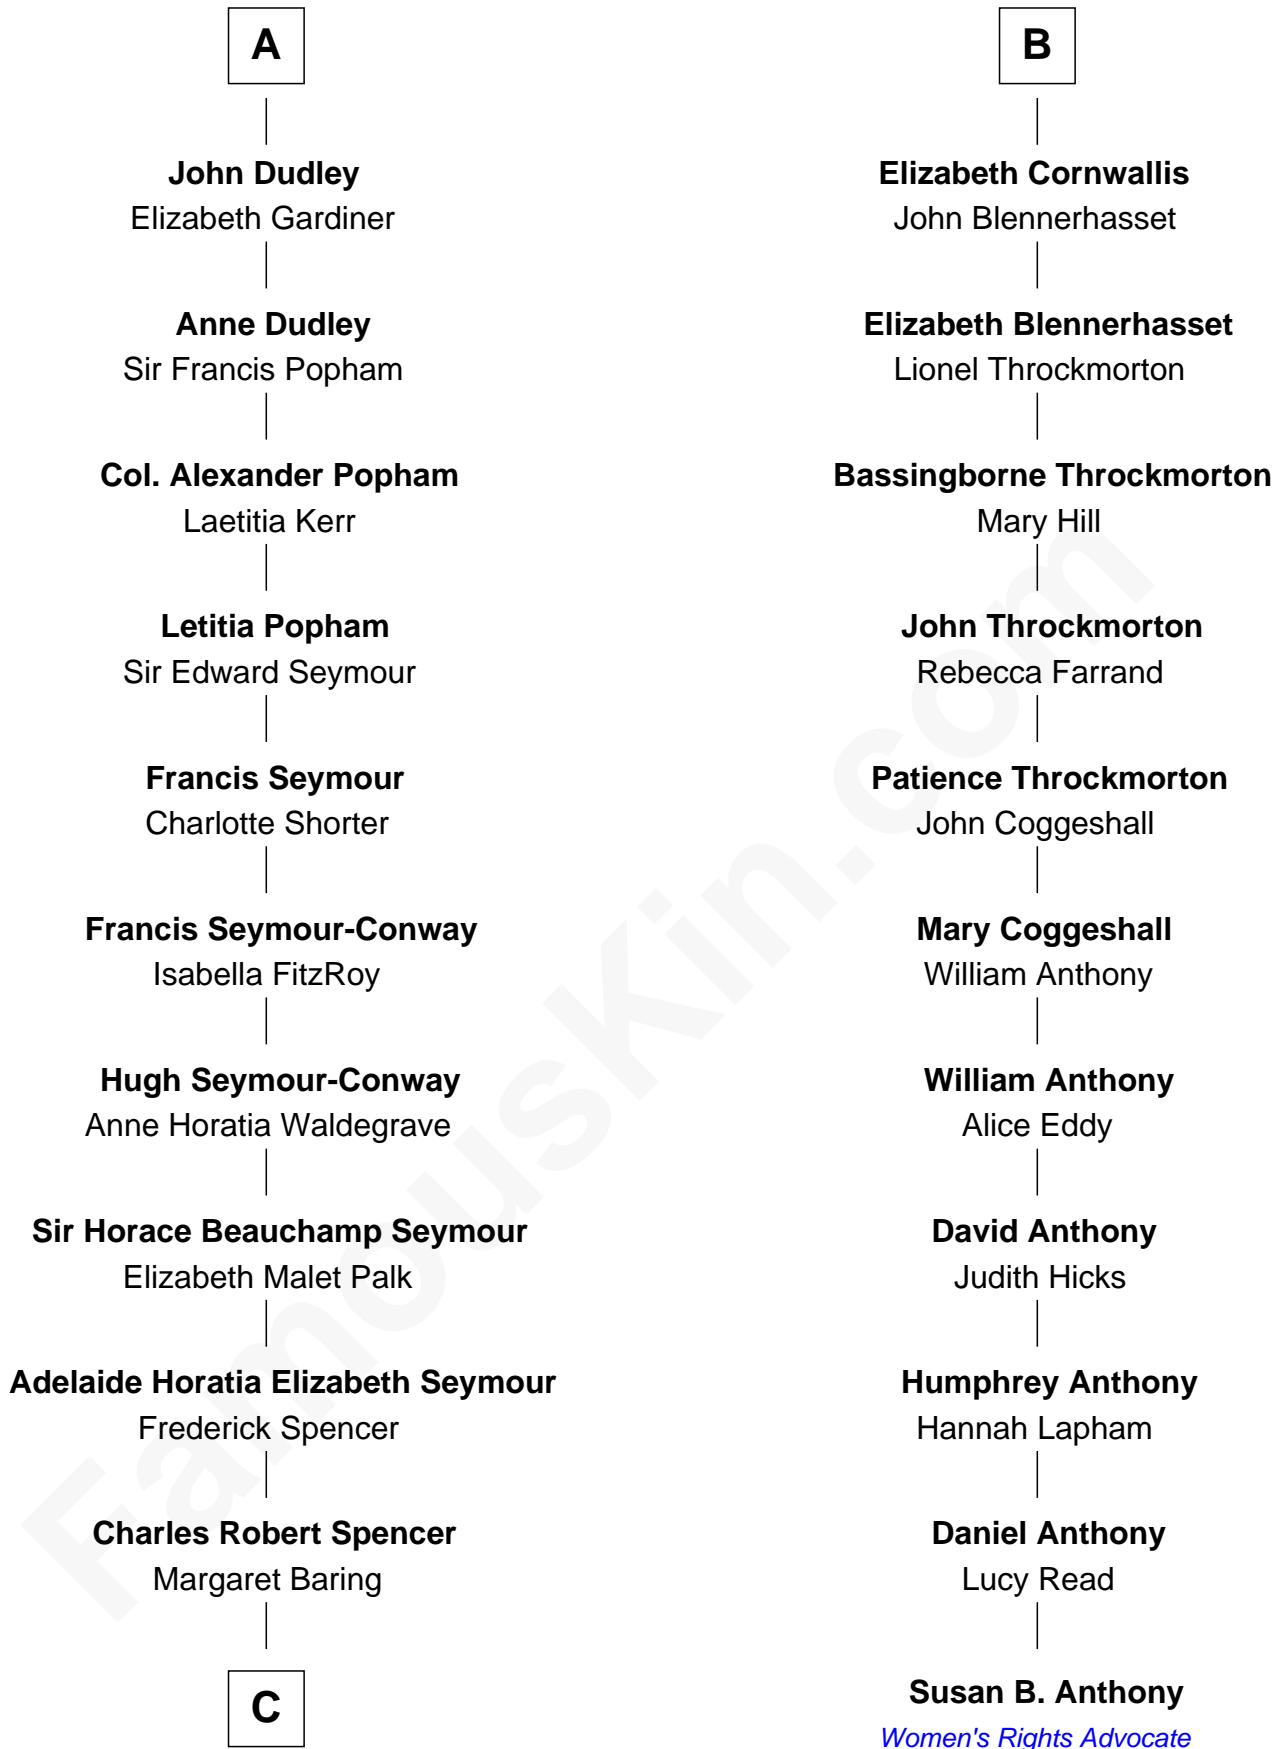

FamousKin.com

Relationship Chart of

Prince William

Prince of Wales

17th cousin 3 times removed of

Susan B. Anthony
Women's Rights Advocate

C

—
Albert Edward John Spencer

Cynthia Elinor Beatrix Hamilton

—
Edward John Spencer

Frances Ruth Burke Roche

—
Princess Diana Frances Spencer

Charles III, King of the United Kingdom

—
Prince William

Prince of Wales