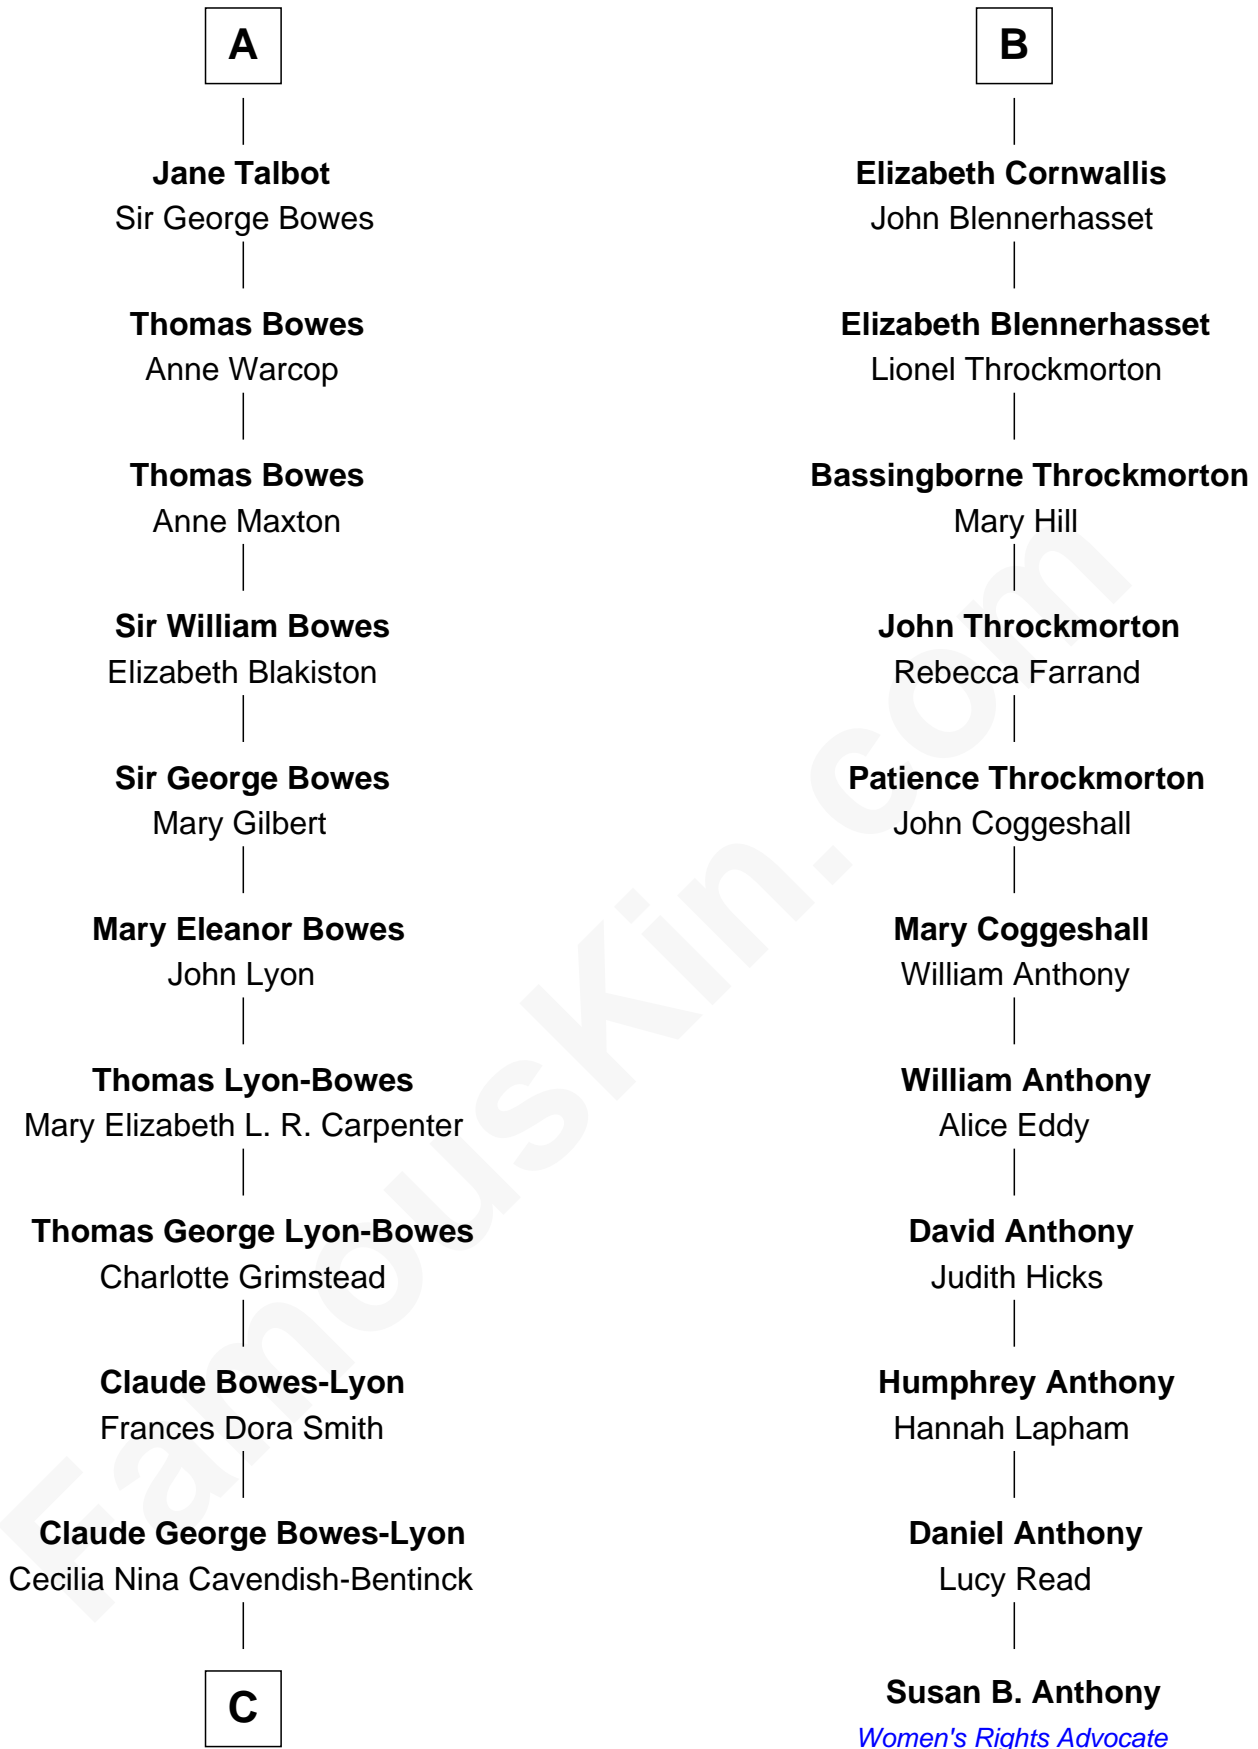

FamousKin.com

Relationship Chart of

Prince William

Prince of Wales

17th cousin 3 times removed of

Susan B. Anthony
Women's Rights Advocate

C

Elizabeth Bowes-Lyon

George VI, King of the United Kingdom

Elizabeth II, Queen of the United Kingdom

Prince Philip of Edinburgh

Charles III, King of the United Kingdom

Princess Diana Frances Spencer

Prince William

Prince of Wales