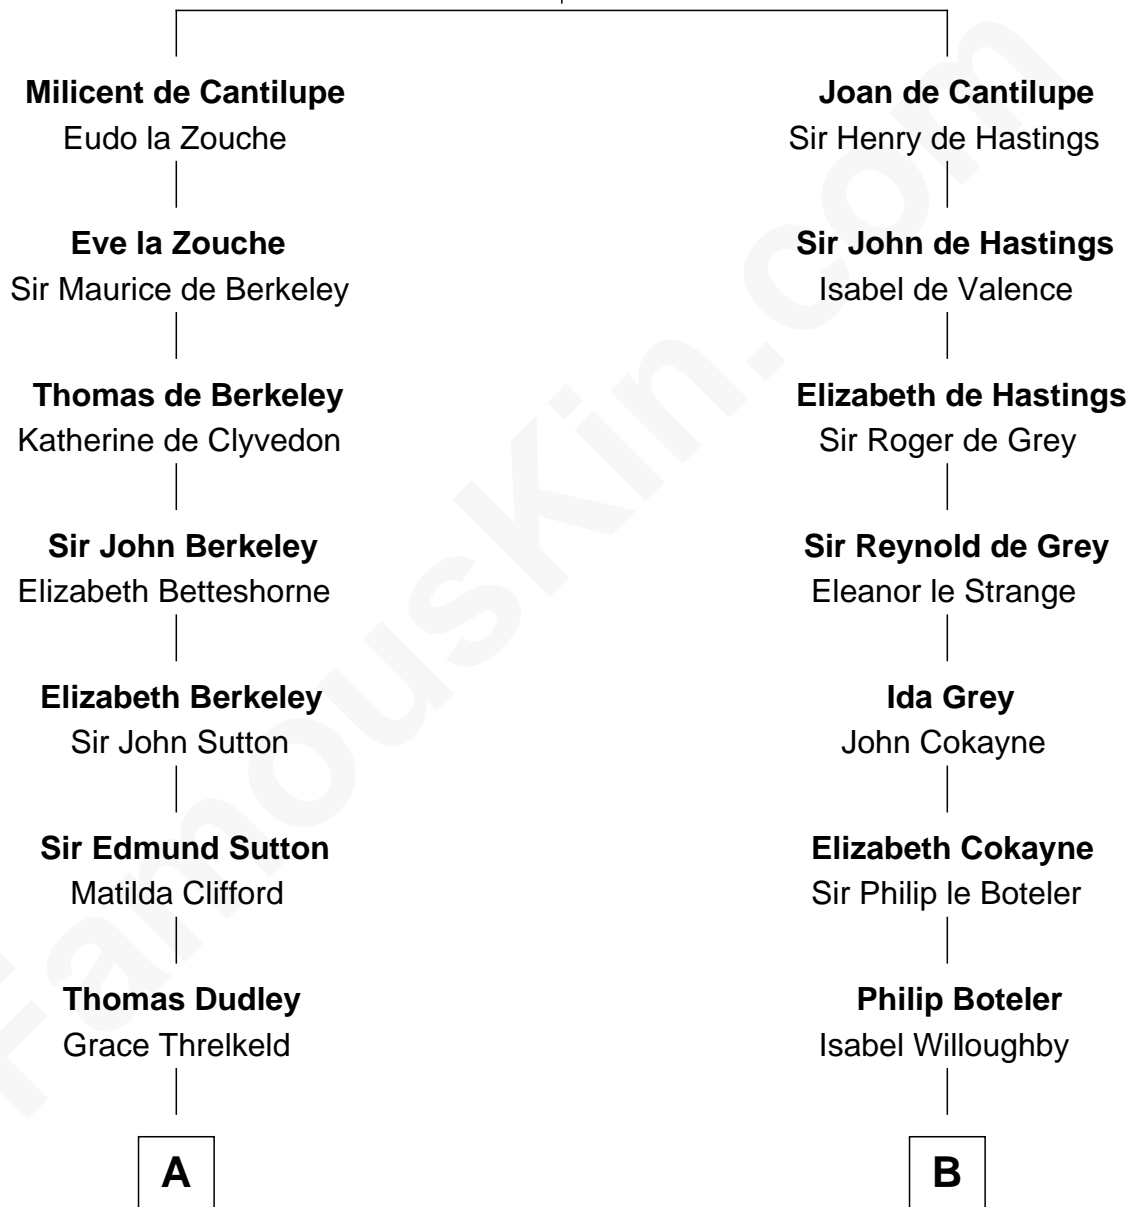

FamousKin.com Relationship Chart of

Prince William

Prince of Wales

20th cousin of

Susan B. Anthony

Women's Rights Advocate

Sir William de Cantilupe

Eve de Braiose

C

Albert Edward John Spencer

Cynthia Elinor Beatrix Hamilton

Edward John Spencer

Frances Ruth Burke Roche

Princess Diana Frances Spencer

Charles III, King of the United Kingdom

Prince William