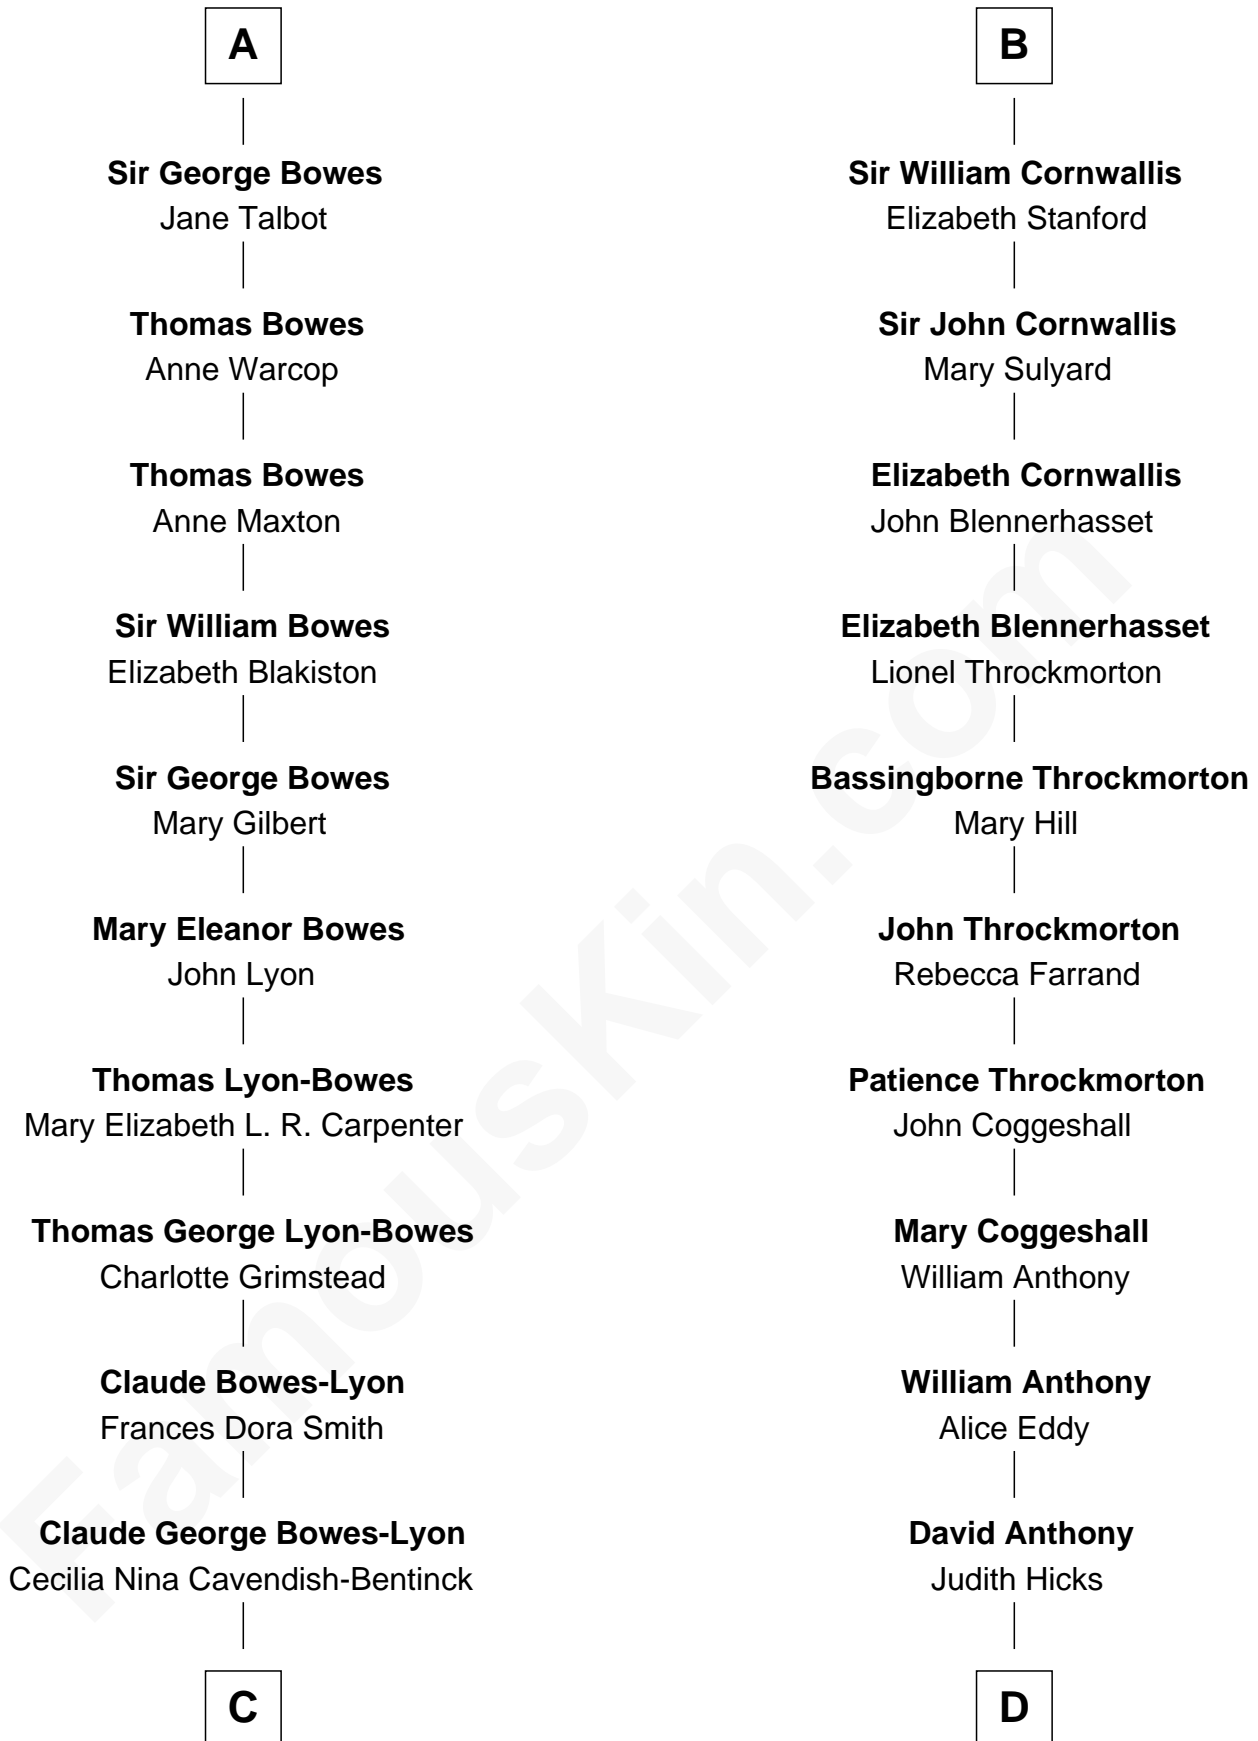

FamousKin.com Relationship Chart of

Prince William

Prince of Wales

19th cousin 1 time removed of

Susan B. Anthony

Women's Rights Advocate

Richard Fitzalan

Alice de Saluzzo

C

Elizabeth Bowes-Lyon

George VI, King of the United Kingdom

Elizabeth II, Queen of the United Kingdom

Prince Philip of Edinburgh

Charles III, King of the United Kingdom

Princess Diana Frances Spencer

Prince William