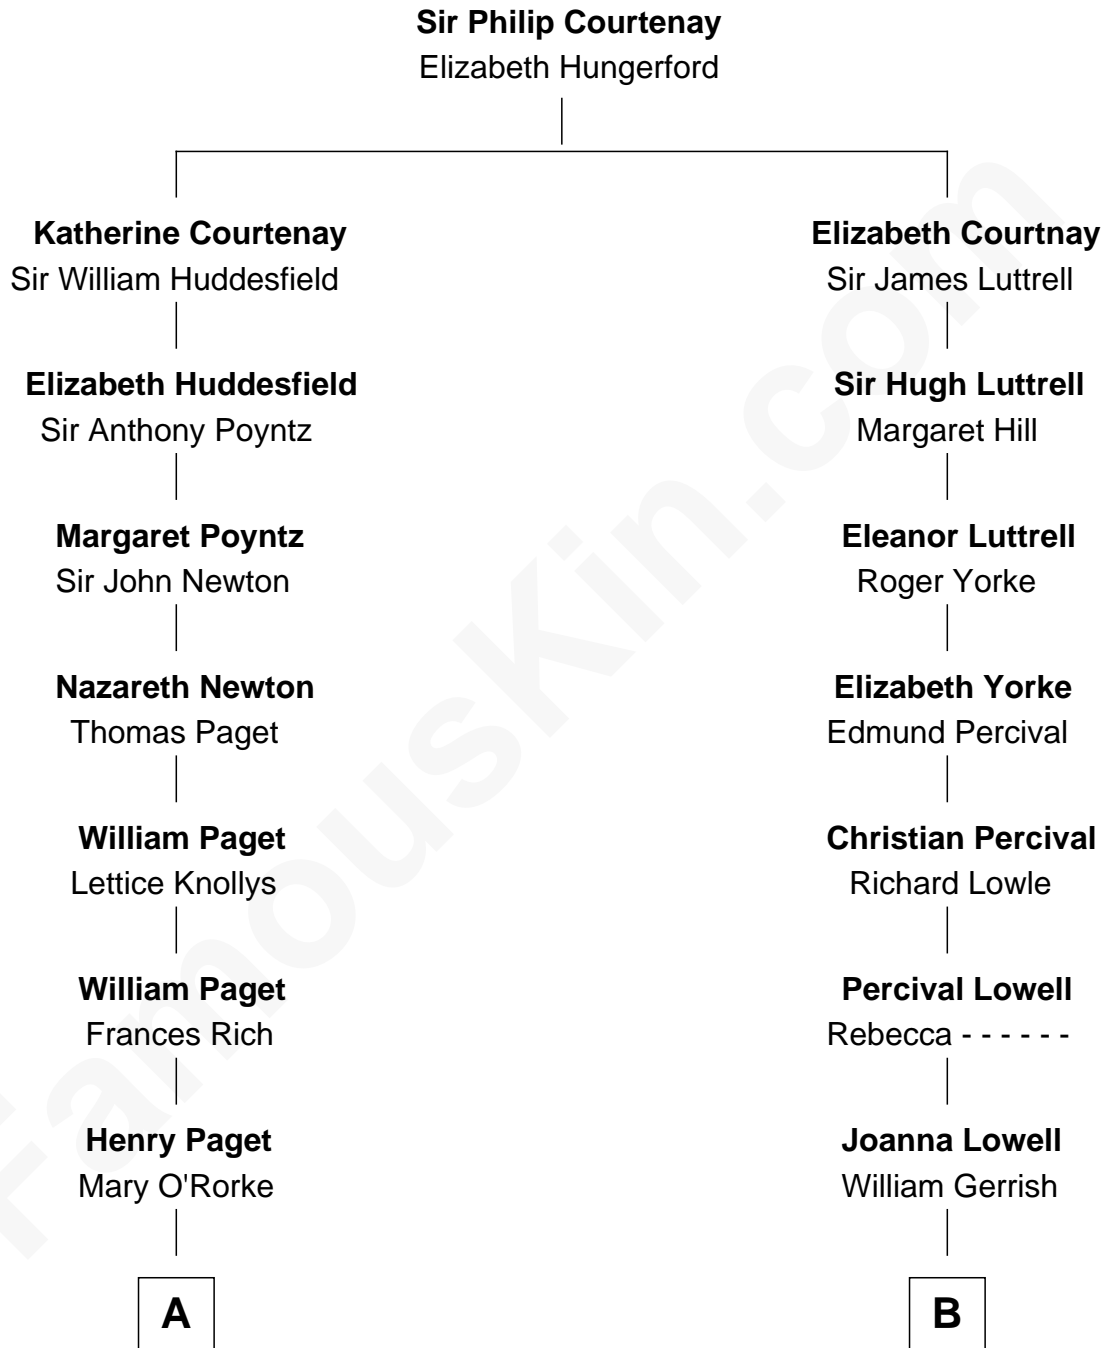

FamousKin.com Relationship Chart of

Prince William

Prince of Wales

16th cousin 1 time removed of

Dick Cheney

46th U.S. Vice-President

William photo by [InSapphoWeTrust](#) (CC BY-SA 2.0)