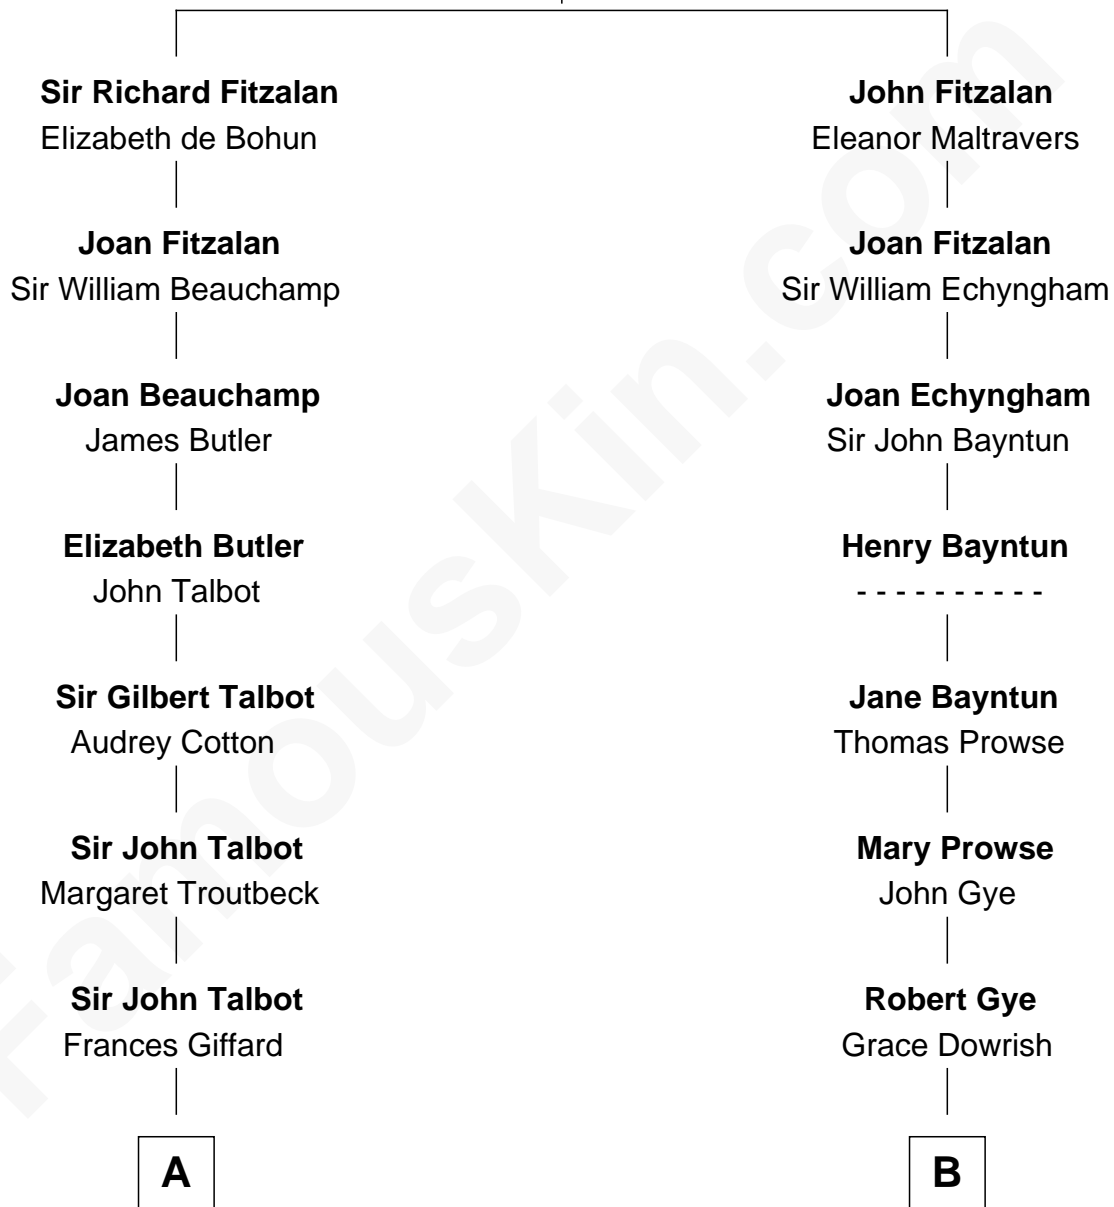

# FamousKin.com Relationship Chart of

**Prince William**

*Prince of Wales*

20th cousin of

**Michael Strahan**

*NFL Player and TV Personality*

**Richard Fitzalan**  
Eleanor Plantagenet

**C**

**Elizabeth Bowes-Lyon**

George VI, King of the United Kingdom

**Elizabeth II, Queen of the United Kingdom**

Prince Philip of Edinburgh

**Charles III, King of the United Kingdom**

Princess Diana Frances Spencer

**Prince William**

*Prince of Wales*

**D**

**Creola Mead**

Jado D. Traylor

**James Curtis Traylor**

Caroline McCarter

**Louise Traylor**