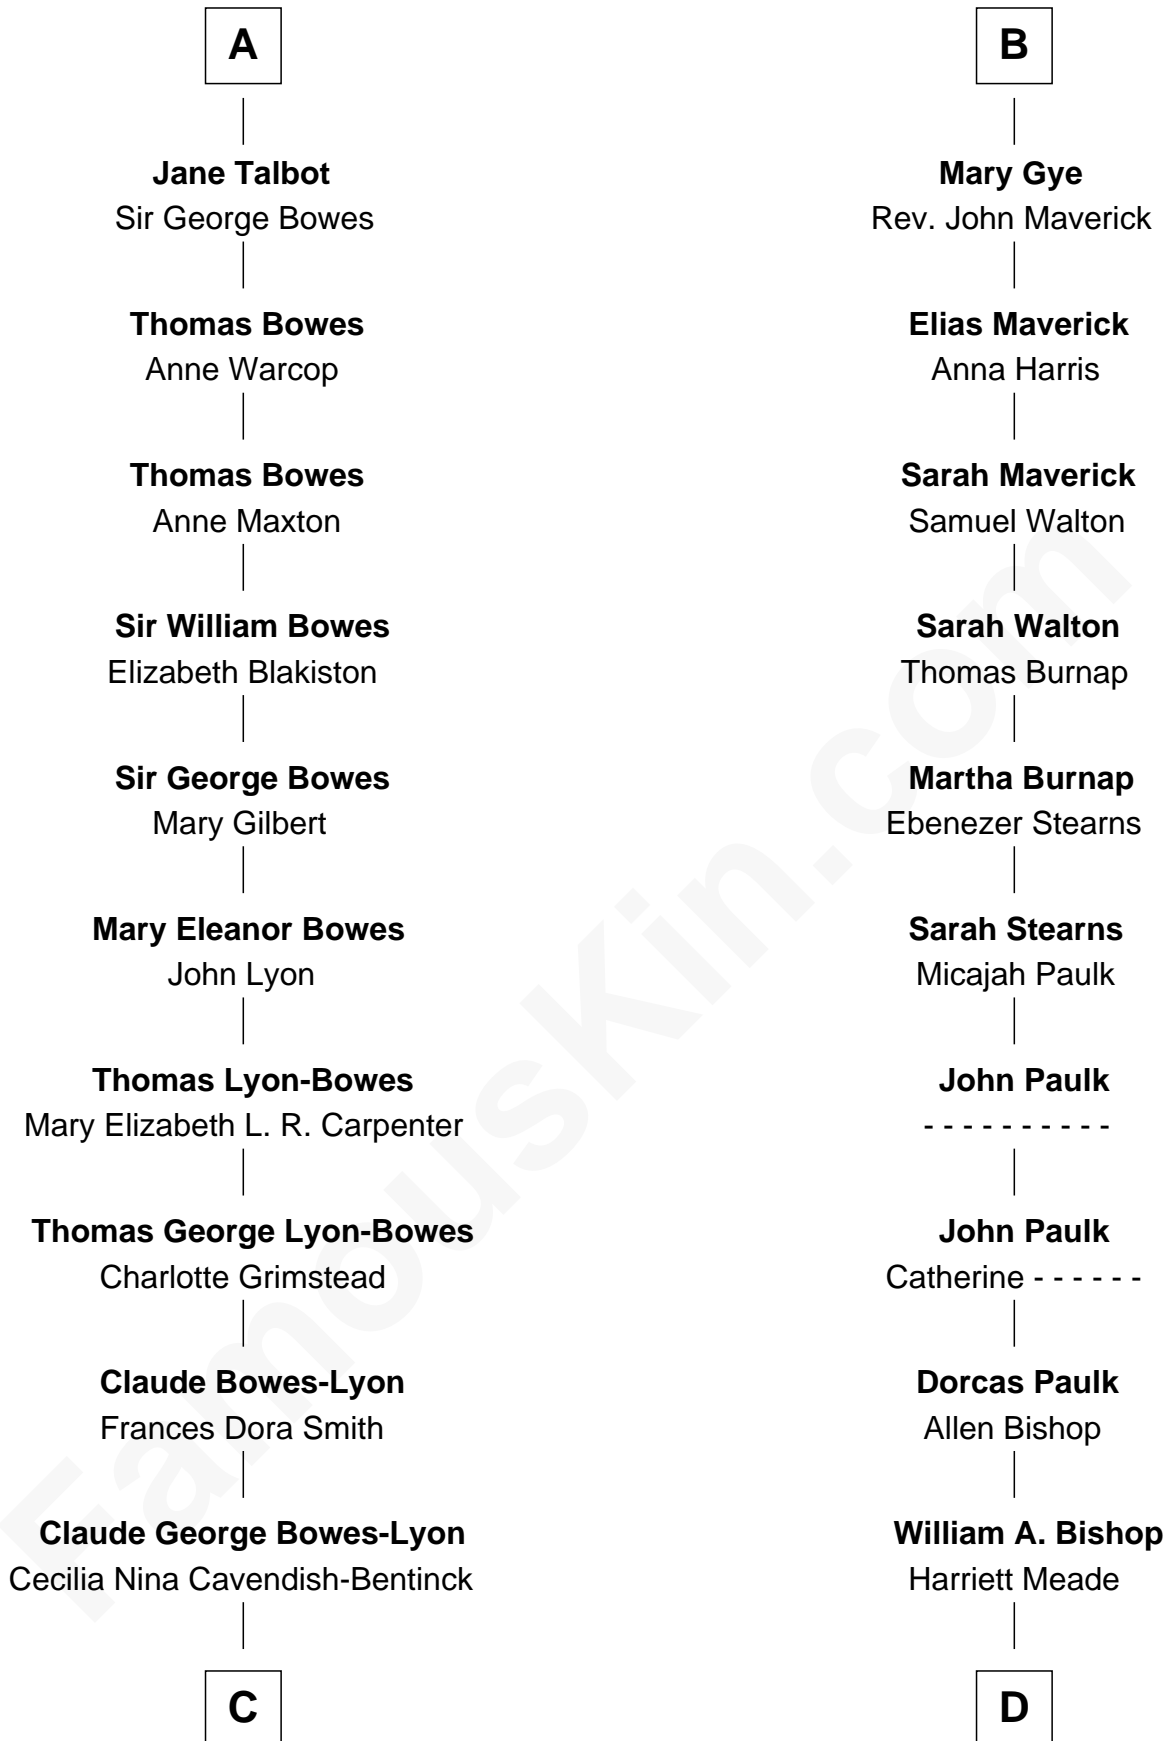

# FamousKin.com Relationship Chart of

**Prince William**

*Prince of Wales*

20th cousin of

**Michael Strahan**

*NFL Player and TV Personality*

**Richard Fitzalan**  
Eleanor Plantagenet

**C**

**Elizabeth Bowes-Lyon**

George VI, King of the United Kingdom

**Elizabeth II, Queen of the United Kingdom**

Prince Philip of Edinburgh

**Charles III, King of the United Kingdom**

Princess Diana Frances Spencer

**Prince William**

*Prince of Wales*

**D**

**Creola Mead**

Jado D. Traylor

**James Curtis Traylor**

Caroline McCarter

**Louise Traylor**