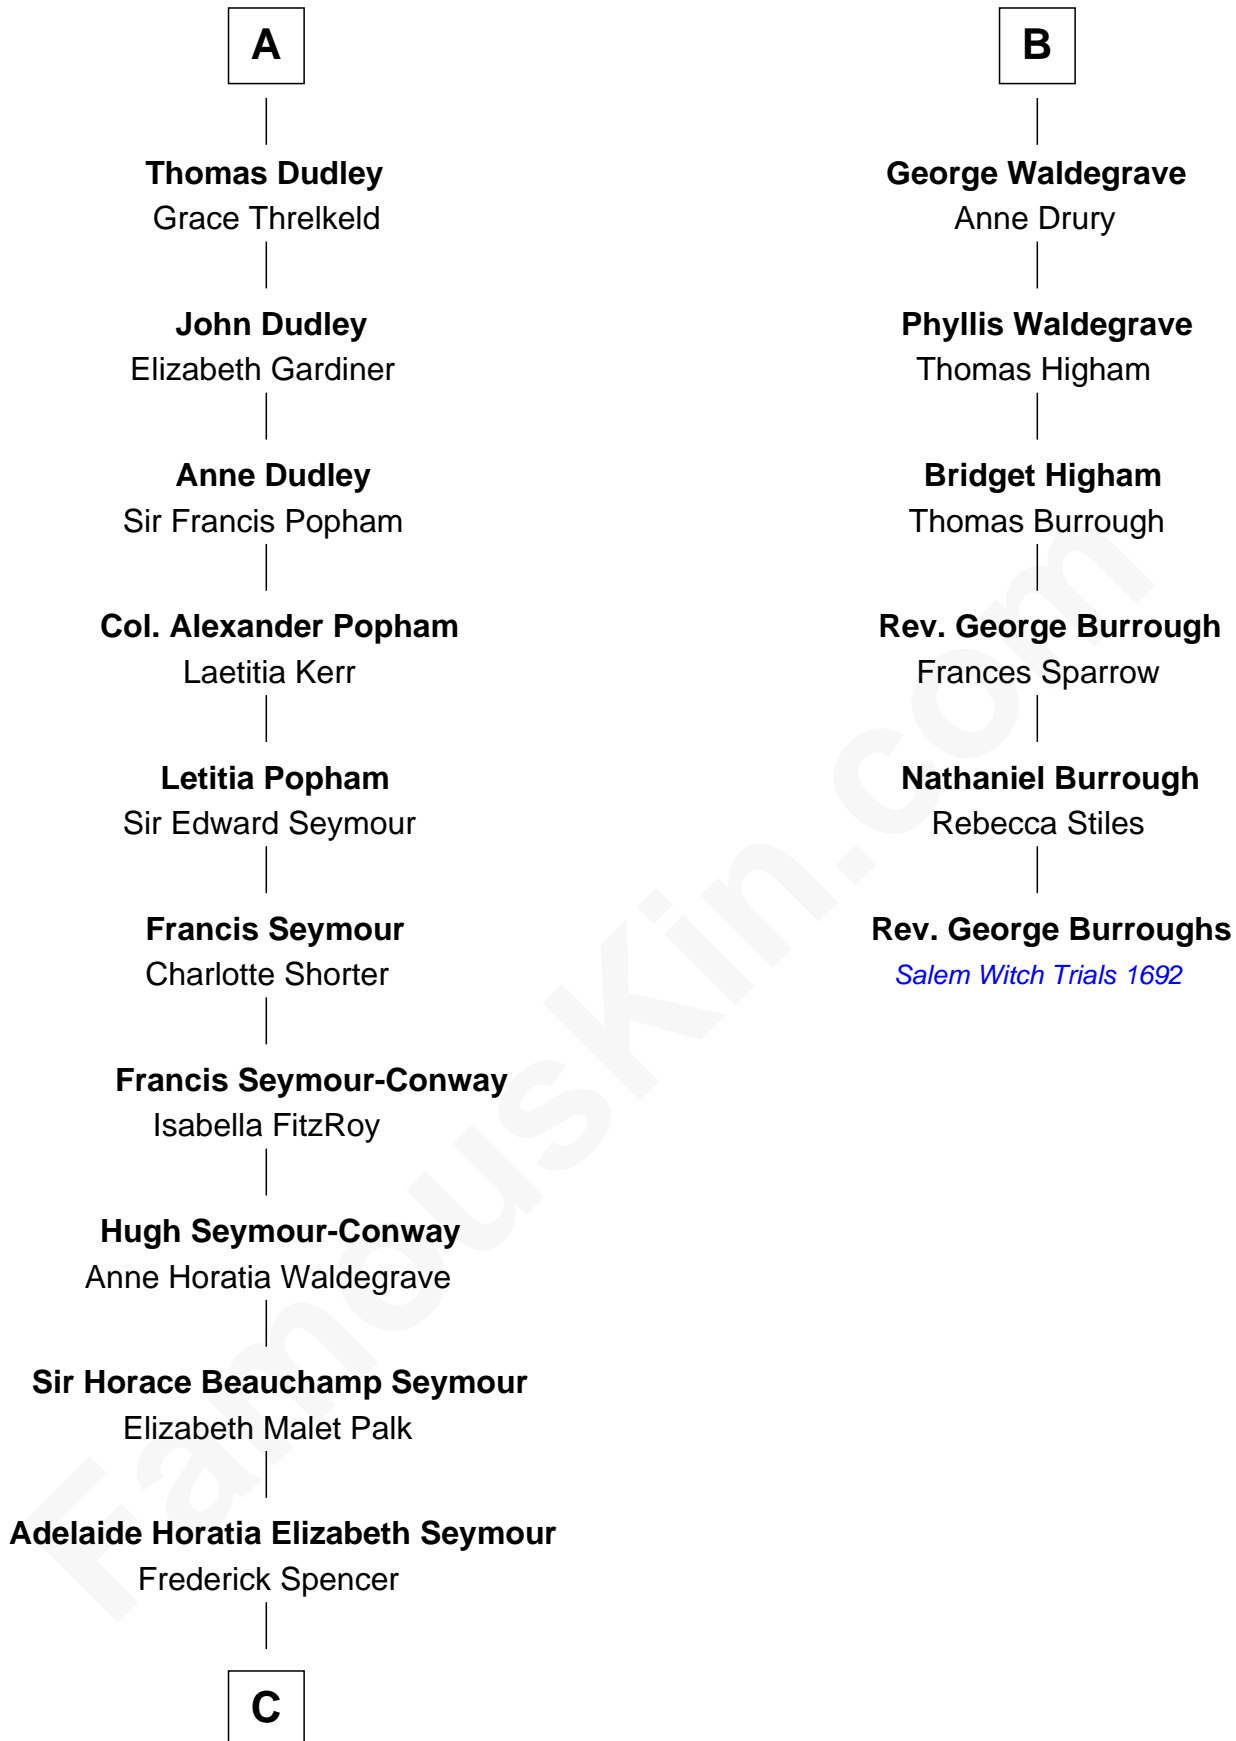

FamousKin.com
Relationship Chart of
Prince William
Prince of Wales

12th cousin 9 times removed of
Rev. George Burroughs
Executed for Witchcraft, Salem 1692

C

—
Charles Robert Spencer

Margaret Baring

—
Albert Edward John Spencer

Cynthia Elinor Beatrix Hamilton

—
Edward John Spencer

Frances Ruth Burke Roche

—
Princess Diana Frances Spencer

Charles III, King of the United Kingdom

—
Prince William

Prince of Wales