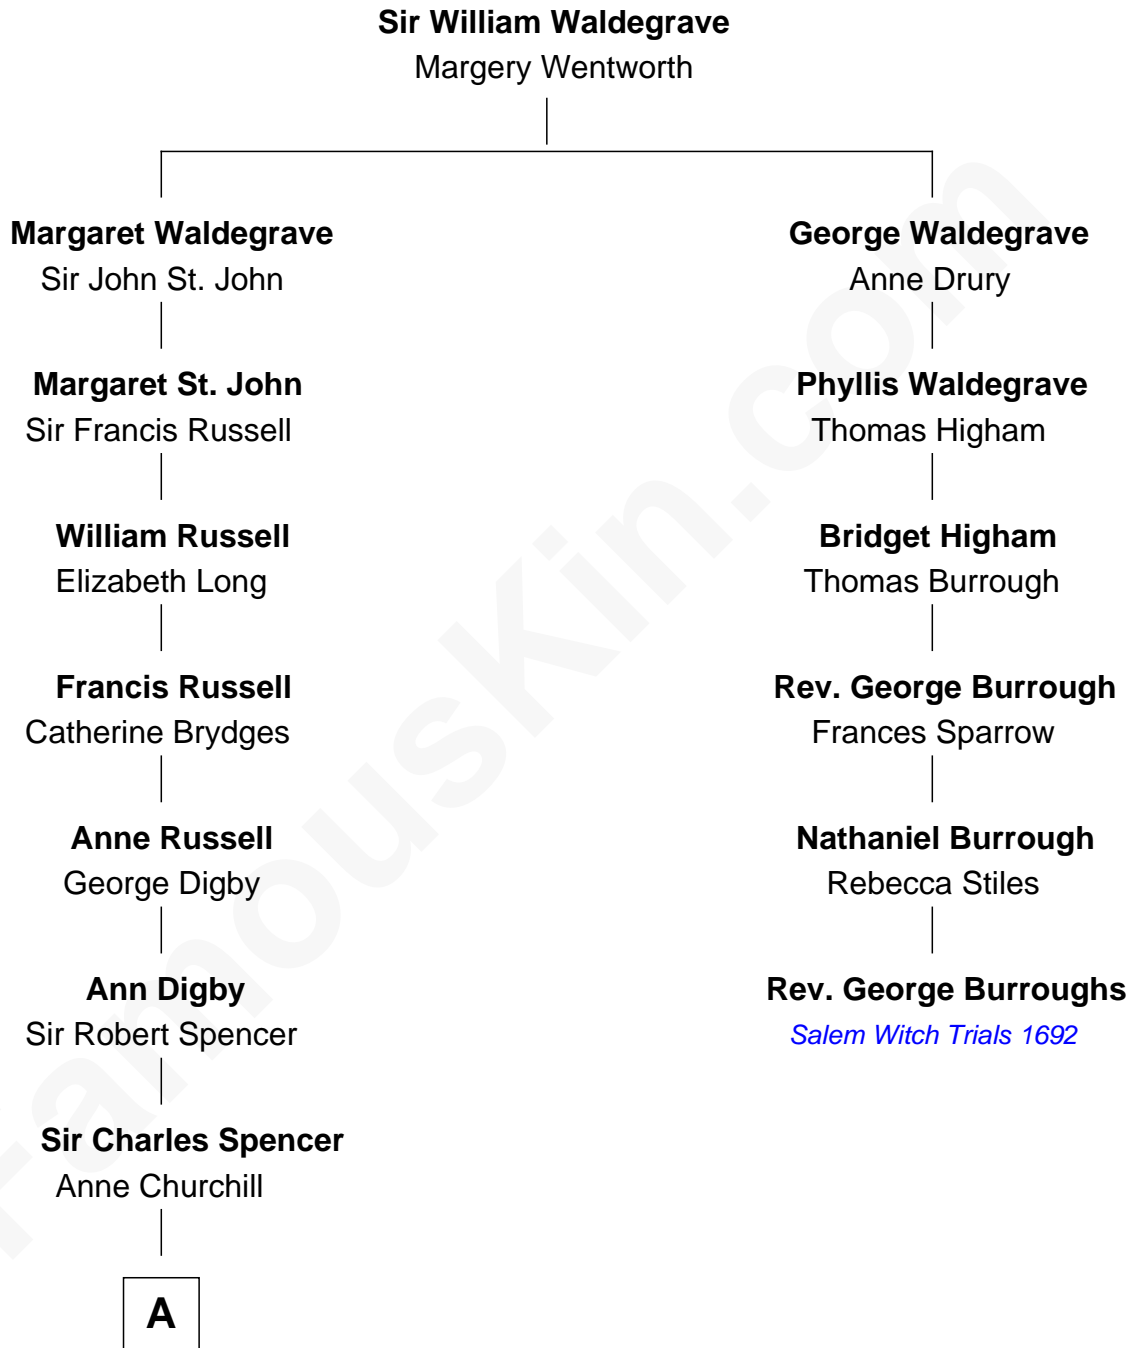

**FamousKin.com**  
**Relationship Chart of**  
**Prince William**  
*Prince of Wales*

5th cousin 10 times removed of

**Rev. George Burroughs**  
*Executed for Witchcraft, Salem 1692*

**A**

**John Spencer**

Georgiana Carolina Carteret

**John Spencer**

Margaret Georgiana Poyntz

**George John Spencer**

Lavina Bingham

**Frederick Spencer**

Adelaide Horatia Elizabeth Seymour

**Charles Robert Spencer**

Margaret Baring

**Albert Edward John Spencer**

Cynthia Elinor Beatrix Hamilton

**Edward John Spencer**

Frances Ruth Burke Roche

**Princess Diana Frances Spencer**

Charles III, King of the United Kingdom

**Prince William**