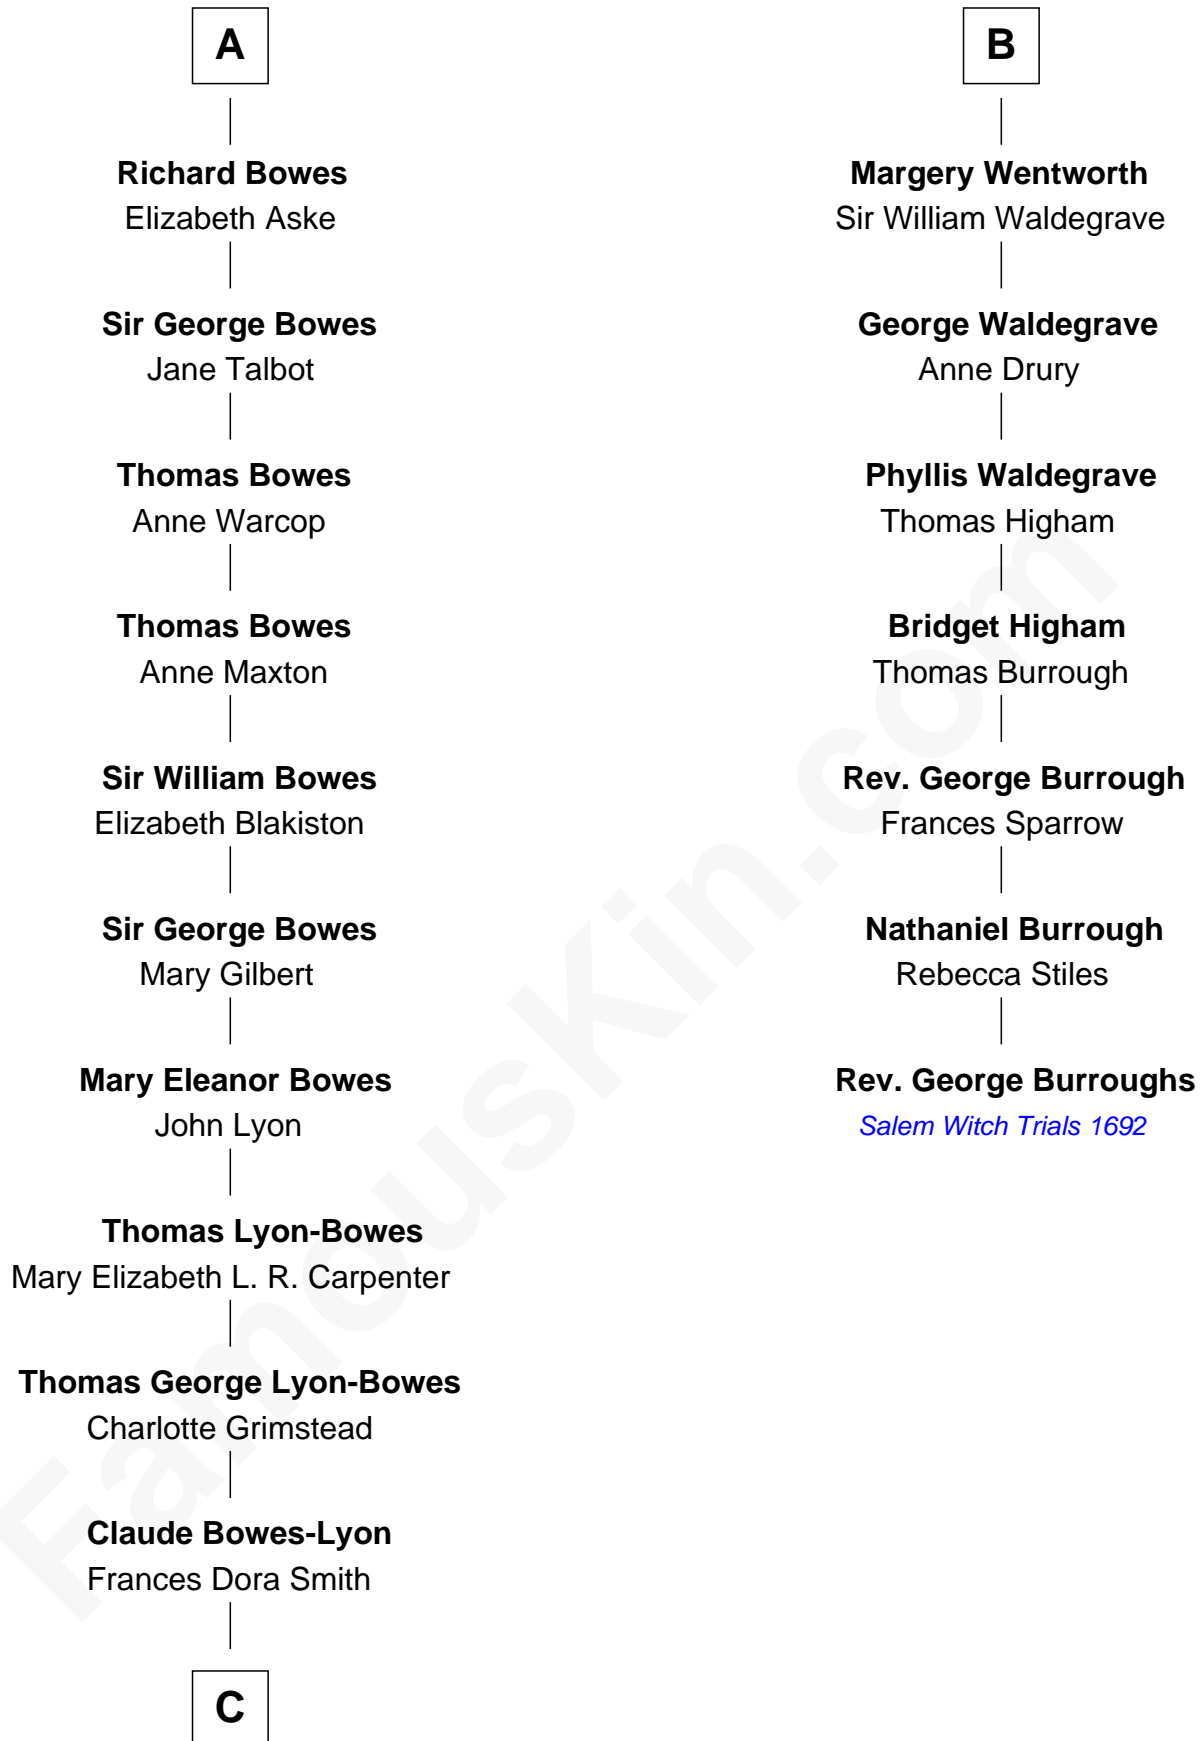

## Relationship Chart of

### Prince William

*Prince of Wales*

13th cousin 8 times removed of

**Rev. George Burroughs**  
*Executed for Witchcraft, Salem 1692*

**C**

**Claude George Bowes-Lyon**  
Cecilia Nina Cavendish-Bentinck

**Elizabeth Bowes-Lyon**  
George VI, King of the United Kingdom

**Elizabeth II, Queen of the United Kingdom**  
Prince Philip of Edinburgh

**Charles III, King of the United Kingdom**  
Princess Diana Frances Spencer

**Prince William**  
*Prince of Wales*