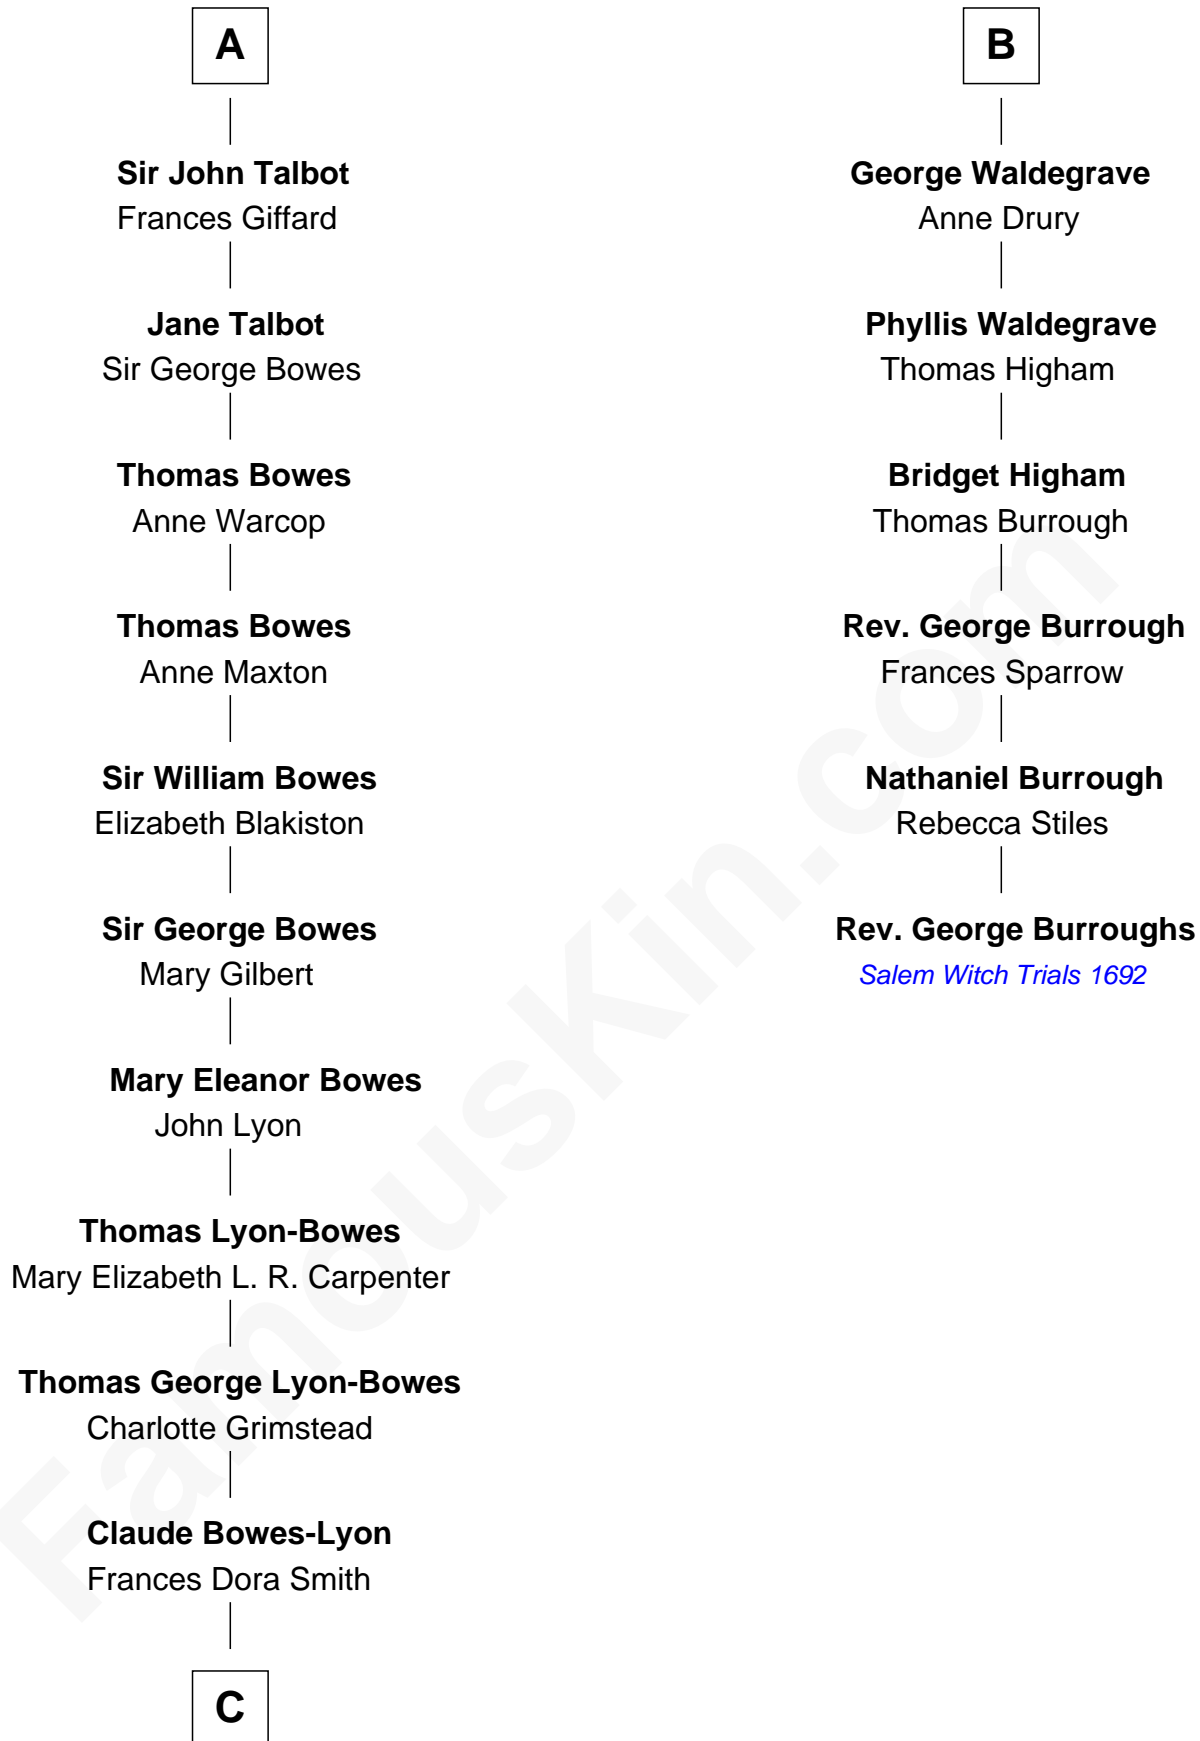

**FamousKin.com**  
**Relationship Chart of**  
**Prince William**  
*Prince of Wales*

12th cousin 9 times removed of

**Rev. George Burroughs**  
*Executed for Witchcraft, Salem 1692*

**C**

—  
**Claude George Bowes-Lyon**  
Cecilia Nina Cavendish-Bentinck

—  
**Elizabeth Bowes-Lyon**  
George VI, King of the United Kingdom

—  
**Elizabeth II, Queen of the United Kingdom**  
Prince Philip of Edinburgh

—  
**Charles III, King of the United Kingdom**  
Princess Diana Frances Spencer

—  
**Prince William**  
*Prince of Wales*