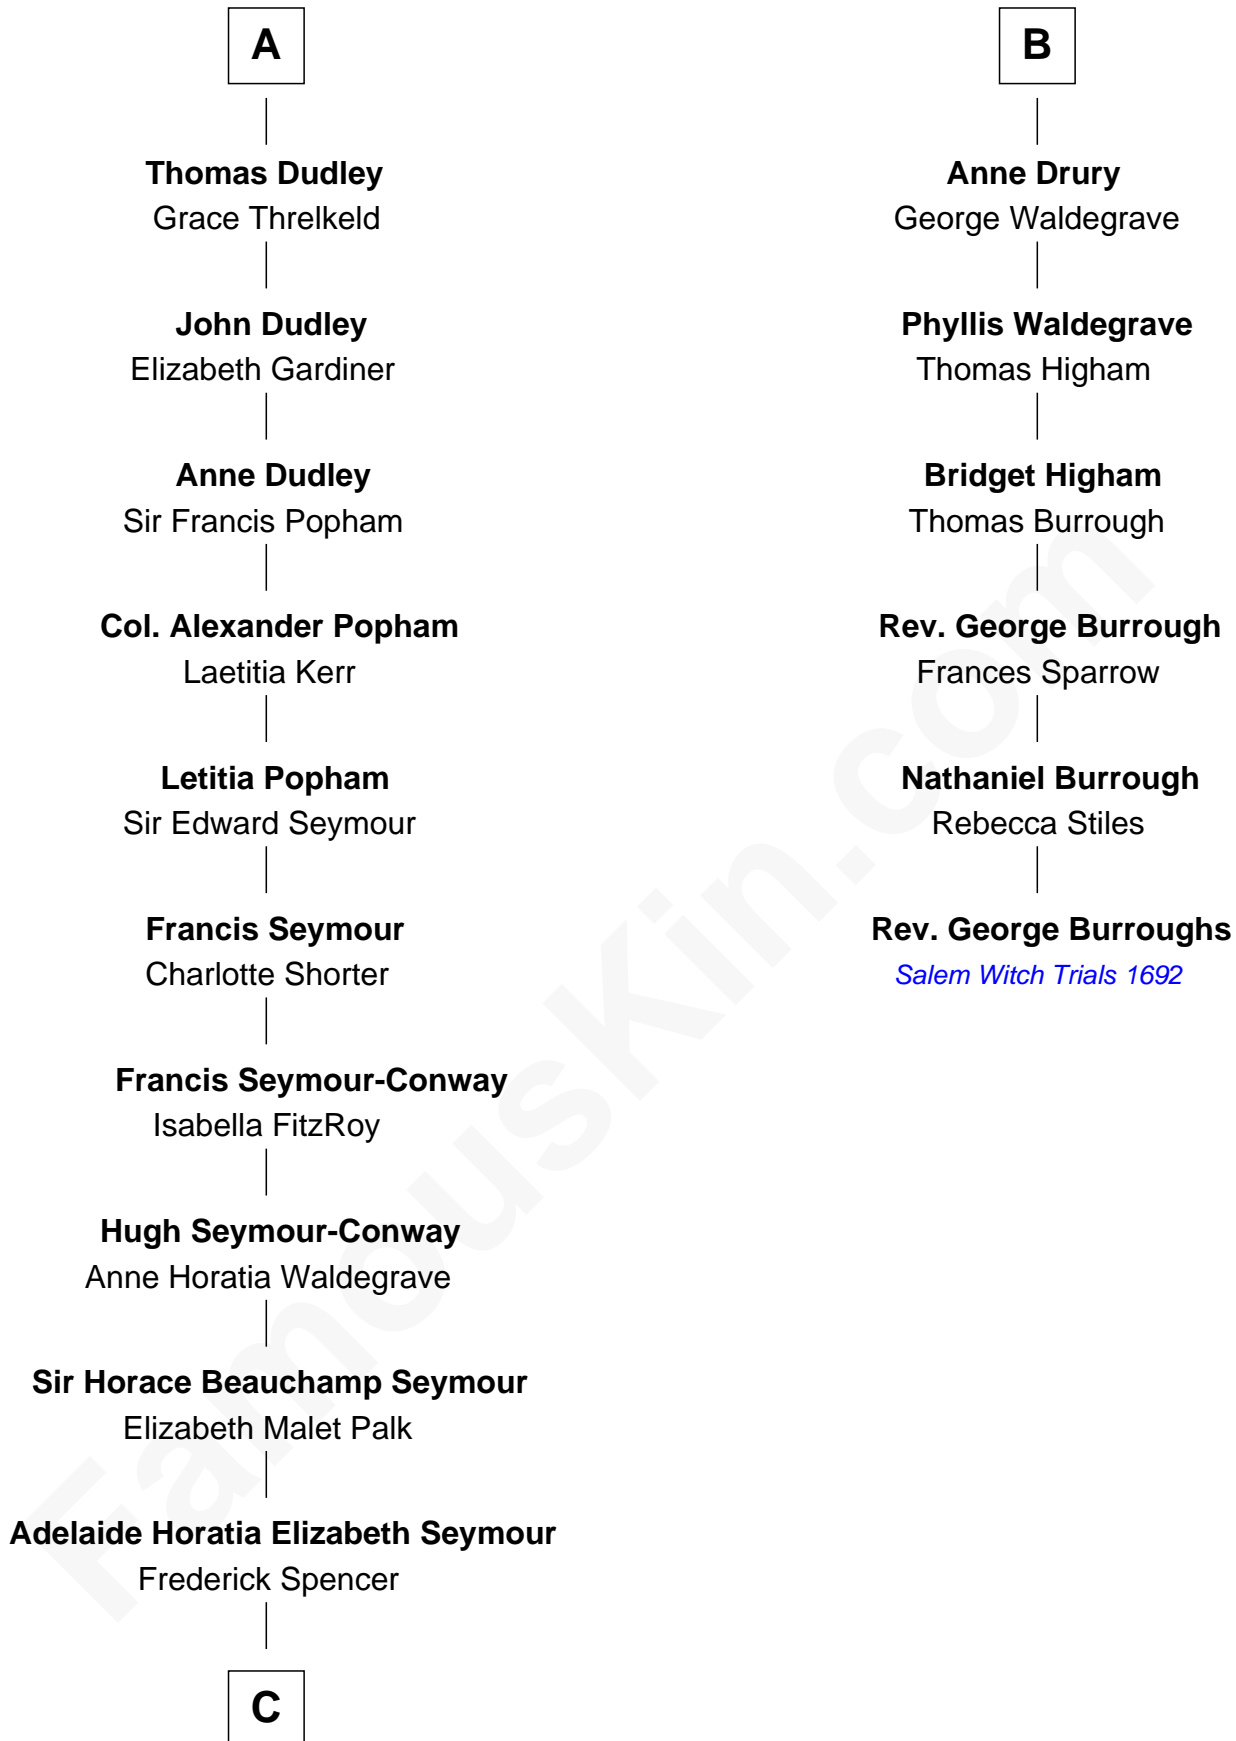

FamousKin.com
Relationship Chart of
Prince William
Prince of Wales

12th cousin 9 times removed of

Rev. George Burroughs
Executed for Witchcraft, Salem 1692

C

—
Charles Robert Spencer

Margaret Baring

—
Albert Edward John Spencer

Cynthia Elinor Beatrix Hamilton

—
Edward John Spencer

Frances Ruth Burke Roche

—
Princess Diana Frances Spencer

Charles III, King of the United Kingdom

—
Prince William

Prince of Wales