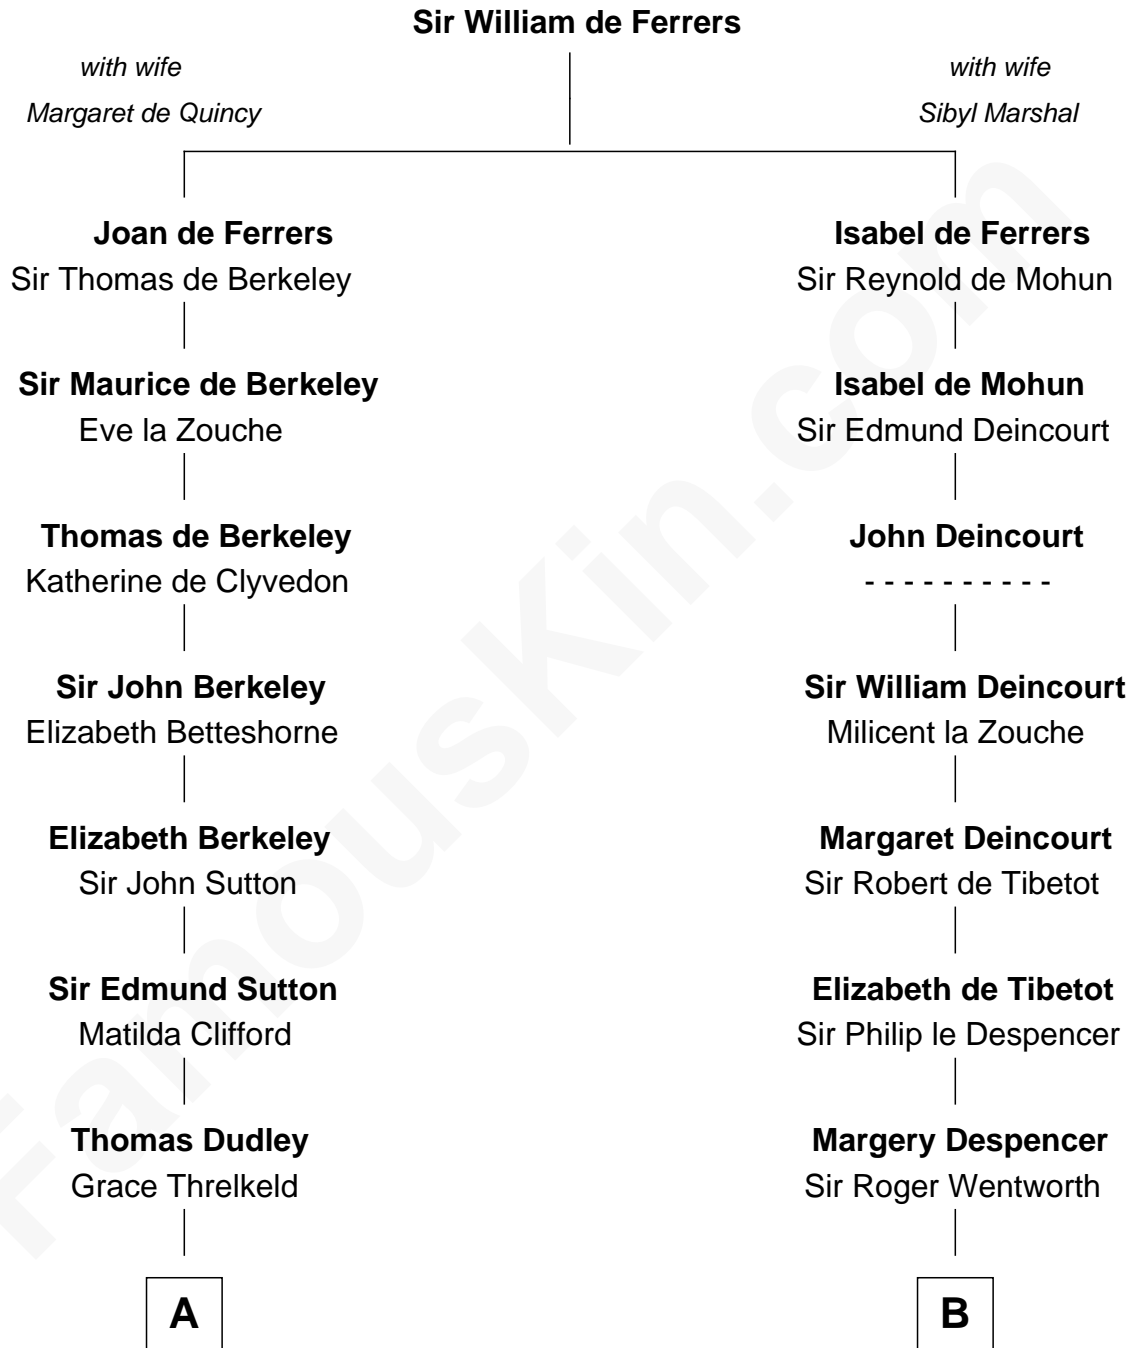

## Relationship Chart of

### Prince William

*Prince of Wales*

14th cousin 6 times removed of

**Rev. George Burroughs**  
*Executed for Witchcraft, Salem 1692*

**C**

—  
**Albert Edward John Spencer**

Cynthia Elinor Beatrix Hamilton

—  
**Edward John Spencer**

Frances Ruth Burke Roche

—  
**Princess Diana Frances Spencer**

Charles III, King of the United Kingdom

—  
**Prince William**

*Prince of Wales*