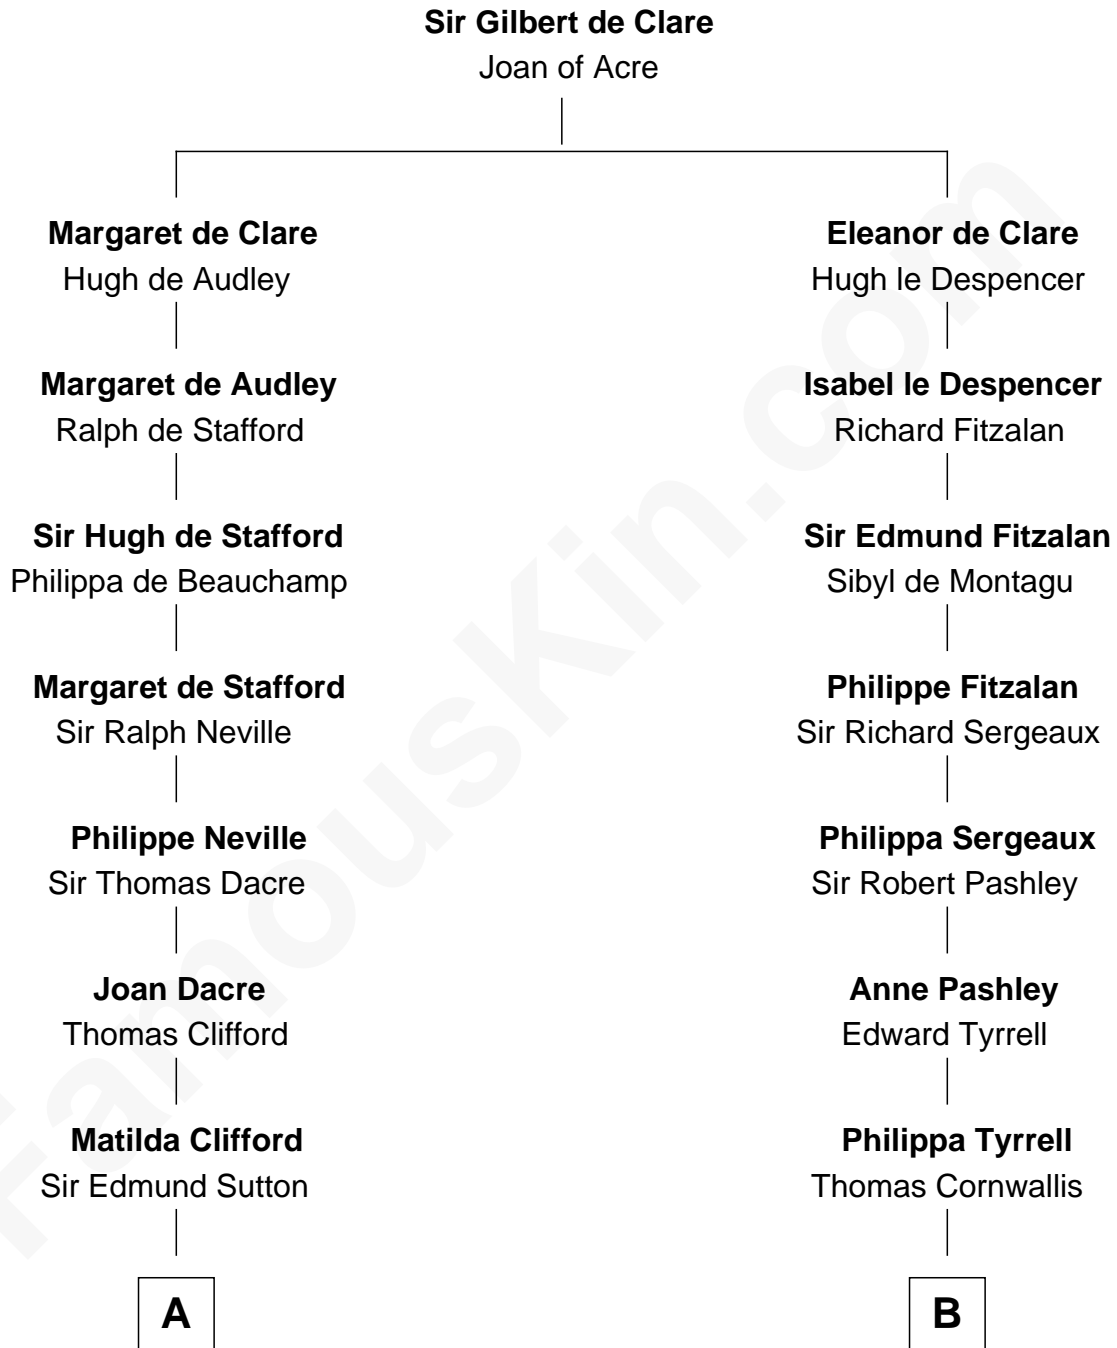

# FamousKin.com Relationship Chart of

**Prince William**

*Prince of Wales*

21st cousin of

**Ben Ames Williams**

*Novelist and Short Story Author*

**C**

**Charles Robert Spencer**

Margaret Baring

**Albert Edward John Spencer**

Cynthia Elinor Beatrix Hamilton

**Edward John Spencer**

Frances Ruth Burke Roche

**Princess Diana Frances Spencer**

Charles III, King of the United Kingdom

**Prince William**

*Prince of Wales*

**D**

**Hannah FitzRandolph**

William Longstreet

**James Longstreet**

Mary Anna Dent

**Sarah Jane Longstreet**

Charles Bingley Ames