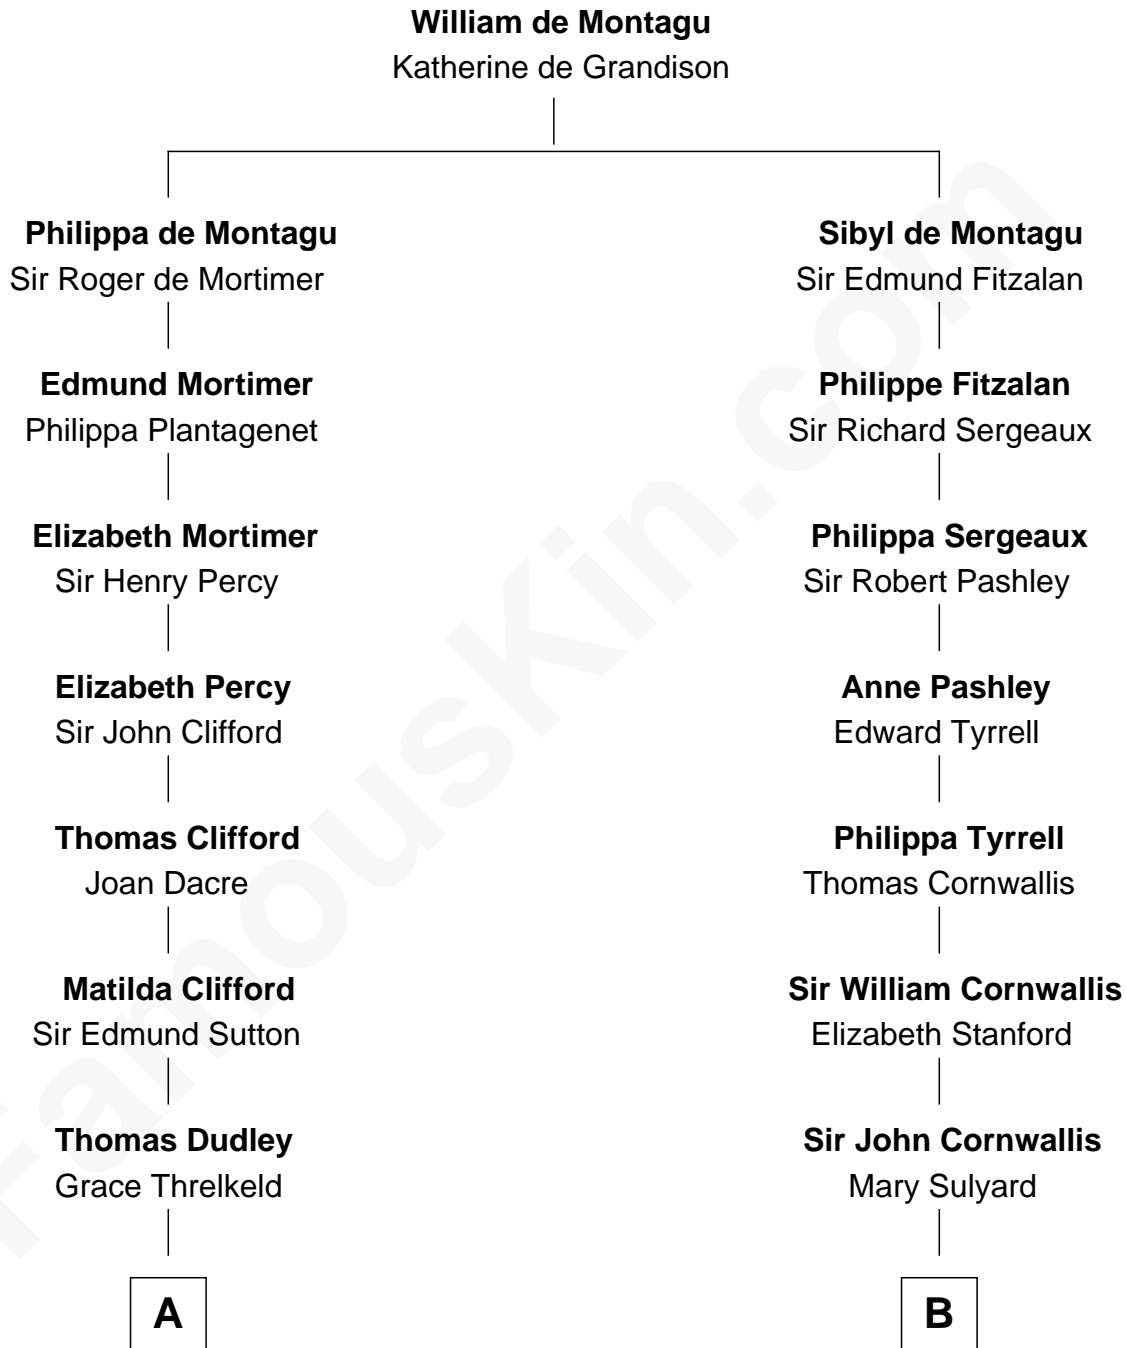

## Relationship Chart of

### Prince William

*Prince of Wales*

19th cousin 1 time removed of

**Ben Ames Williams**  
*Novelist and Short Story Author*

**C**

**Albert Edward John Spencer**  
Cynthia Elinor Beatrix Hamilton

**Edward John Spencer**  
Frances Ruth Burke Roche

**Princess Diana Frances Spencer**  
Charles III, King of the United Kingdom

**Prince William**  
*Prince of Wales*

**D**

**Sarah Jane Longstreet**  
Charles Bingley Ames

**Sarah Marshall Ames**  
Daniel Webster Williams