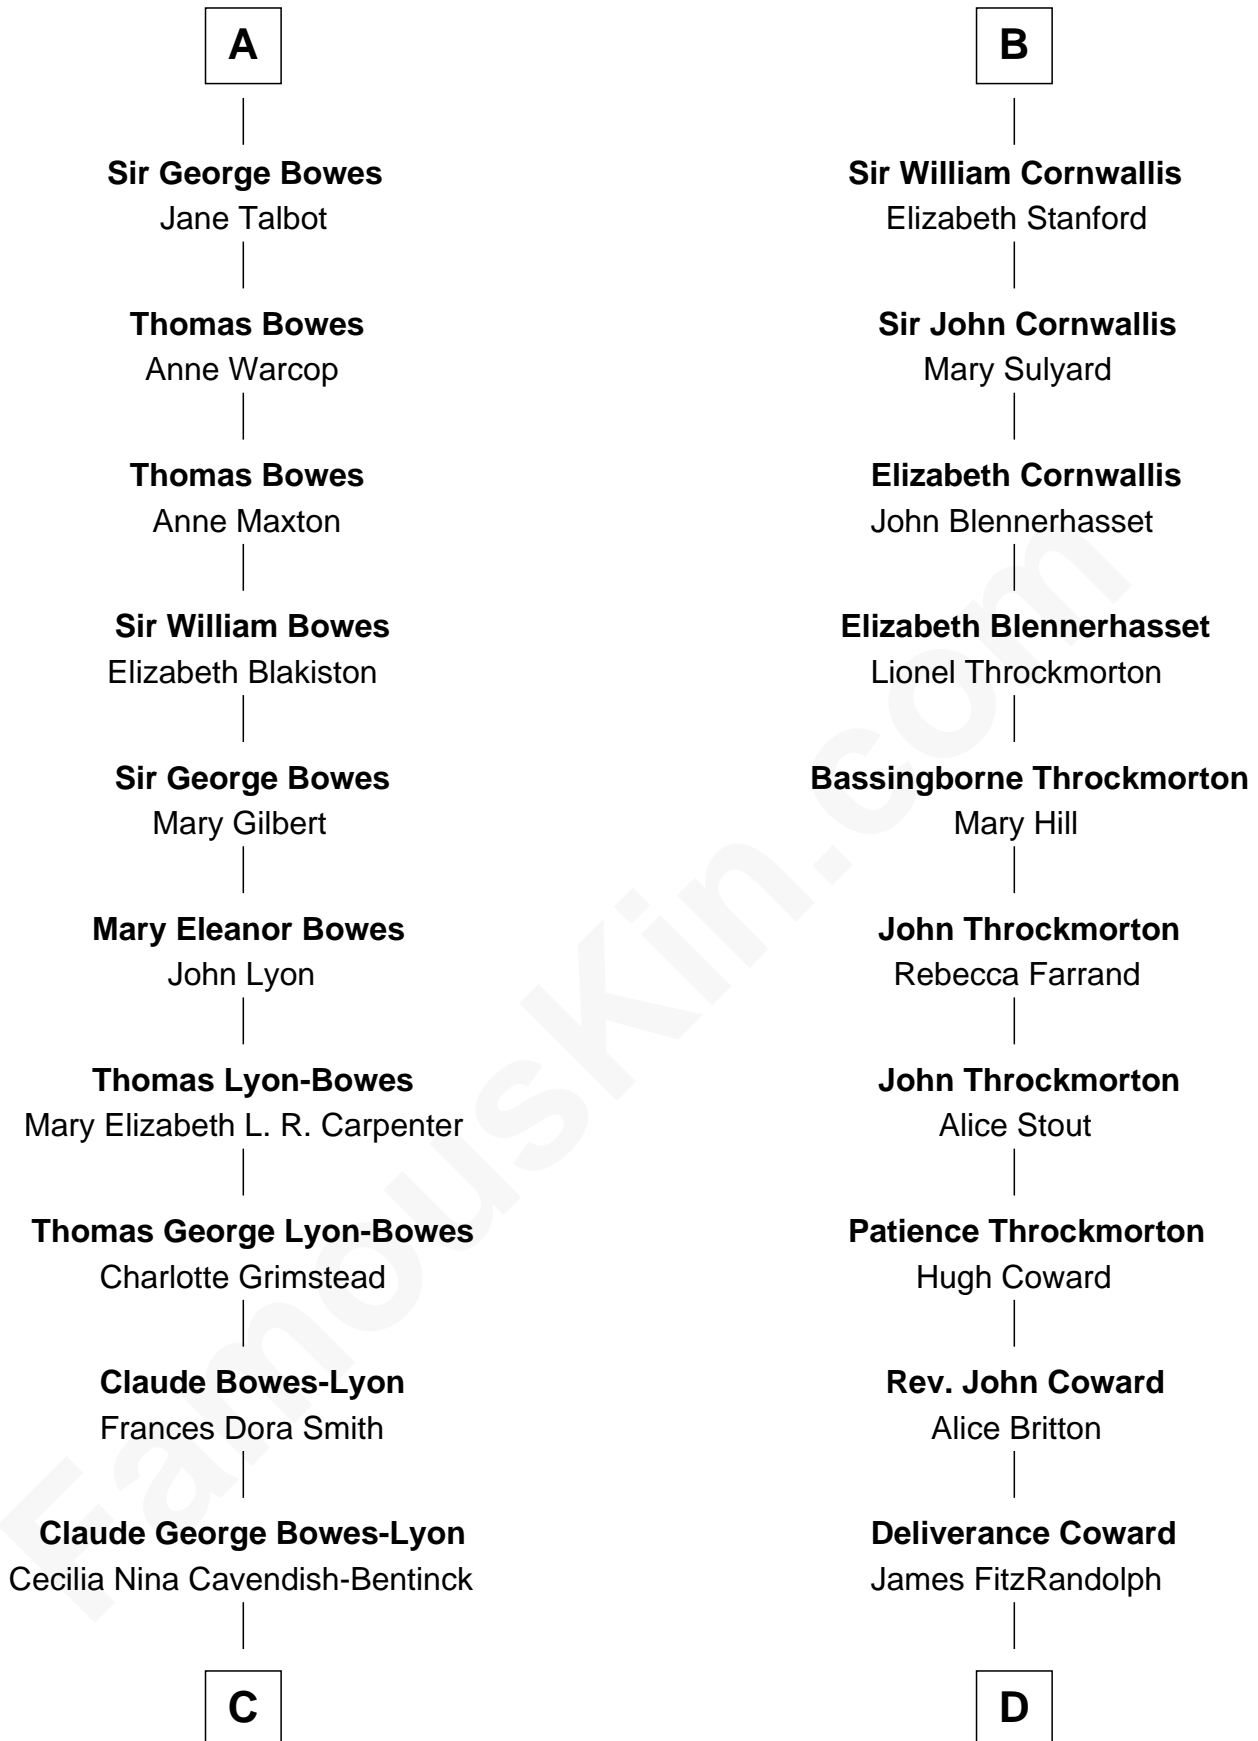

FamousKin.com Relationship Chart of

Prince William

Prince of Wales

20th cousin 1 time removed of

Ben Ames Williams

Novelist and Short Story Author

Richard Fitzalan

Alice de Saluzzo

C

Elizabeth Bowes-Lyon

George VI, King of the United Kingdom

Elizabeth II, Queen of the United Kingdom

Prince Philip of Edinburgh

Charles III, King of the United Kingdom

Princess Diana Frances Spencer

Prince William

Prince of Wales

D

Hannah FitzRandolph

William Longstreet

James Longstreet

Mary Anna Dent

Sarah Jane Longstreet

Charles Bingley Ames