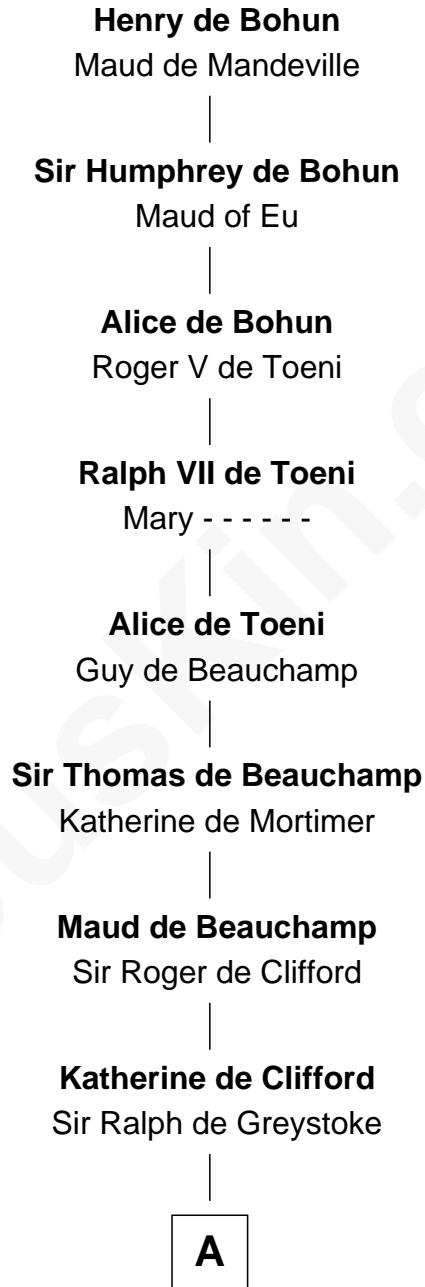

FamousKin.com Relationship Chart of

Prince William

Prince of Wales

23rd Great-grandson of

Henry de Bohun

Magna Carta Surety

A

Joan de Greystoke

Sir William Bowes

Sir William Bowes

Maud FitzHugh

Sir Ralph Bowes

Margery Conyers

Richard Bowes

Elizabeth Aske

Sir George Bowes