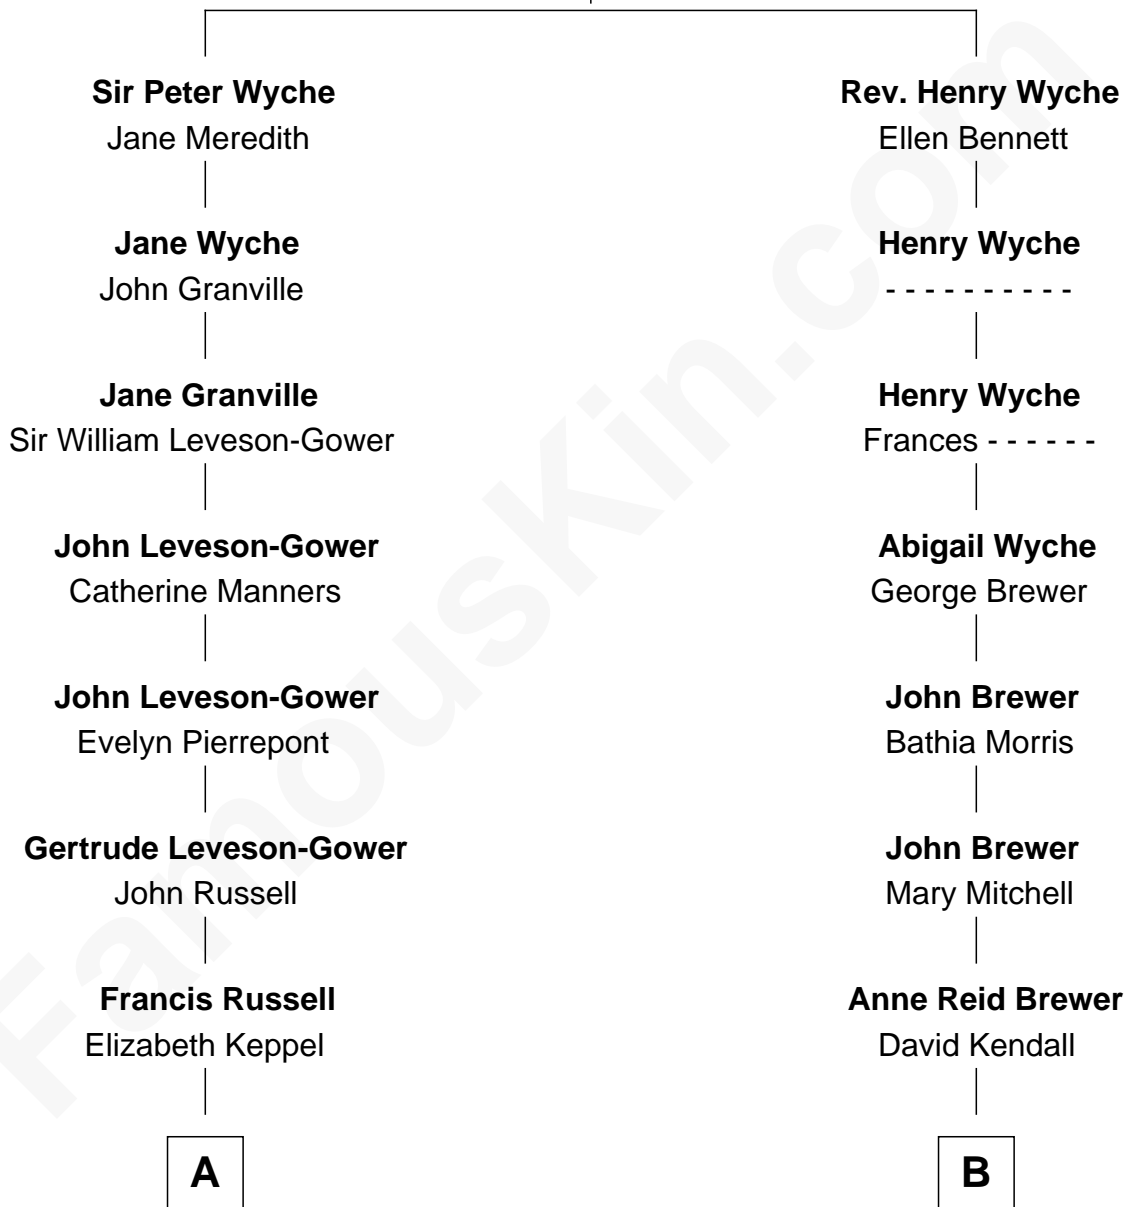

FamousKin.com Relationship Chart of

Prince William

Prince of Wales

11th cousin 3 times removed of

Truman Capote

Author of In Cold Blood

Richard Wyche
Elizabeth Saltonstall

A

Sir John Russell
Georgiana Gordon

Louisa Jane Russell
James Hamilton

James Hamilton
Mary Anna Curzon-Howe

James Albert Edward Hamilton
Rosalind Cecilia Caroline Bingham

Cynthia Elinor Beatrix Hamilton
Albert Edward John Spencer

Edward John Spencer
Frances Ruth Burke Roche

Princess Diana Frances Spencer
Charles III, King of the United Kingdom

Prince William
Prince of Wales

B

Susan M. Kendall
Oscar FitzAlan Knox

John Brewer Knox
Lula Margaret Dinkins