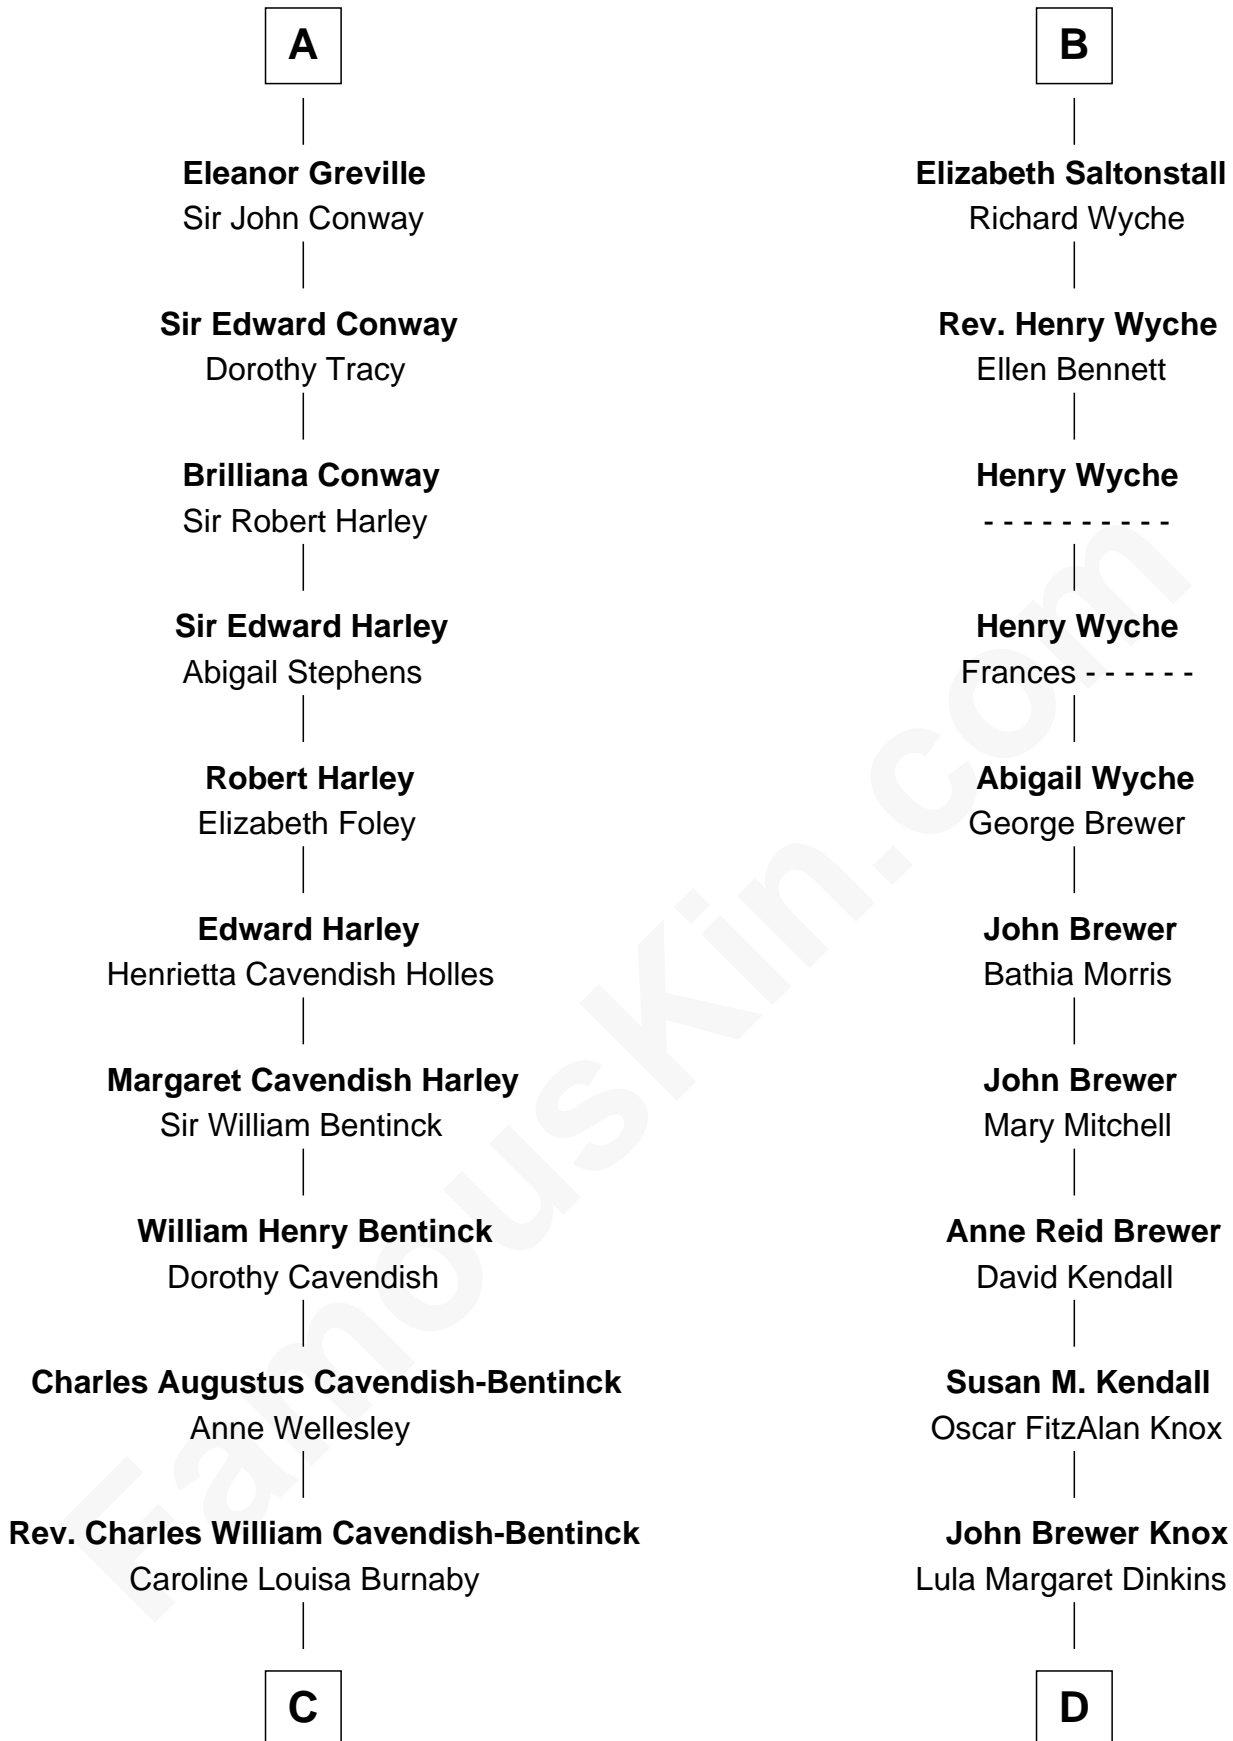

**FamousKin.com**  
**Relationship Chart of**  
**Prince William**  
*Prince of Wales*

19th cousin 2 times removed of  
**Truman Capote**  
*Author of In Cold Blood*

**C**

**Cecilia Nina Cavendish-Bentinck**

Claude George Bowes-Lyon

**Elizabeth Bowes-Lyon**

George VI, King of the United Kingdom

**Elizabeth II, Queen of the United Kingdom**

Prince Philip of Edinburgh

**Charles III, King of the United Kingdom**

Princess Diana Frances Spencer

**Prince William**

*Prince of Wales*

**D**

**Mabel Knox**

Archulus Persons

**Archulus Persons**

Lillie May Faulk

**Truman Capote**