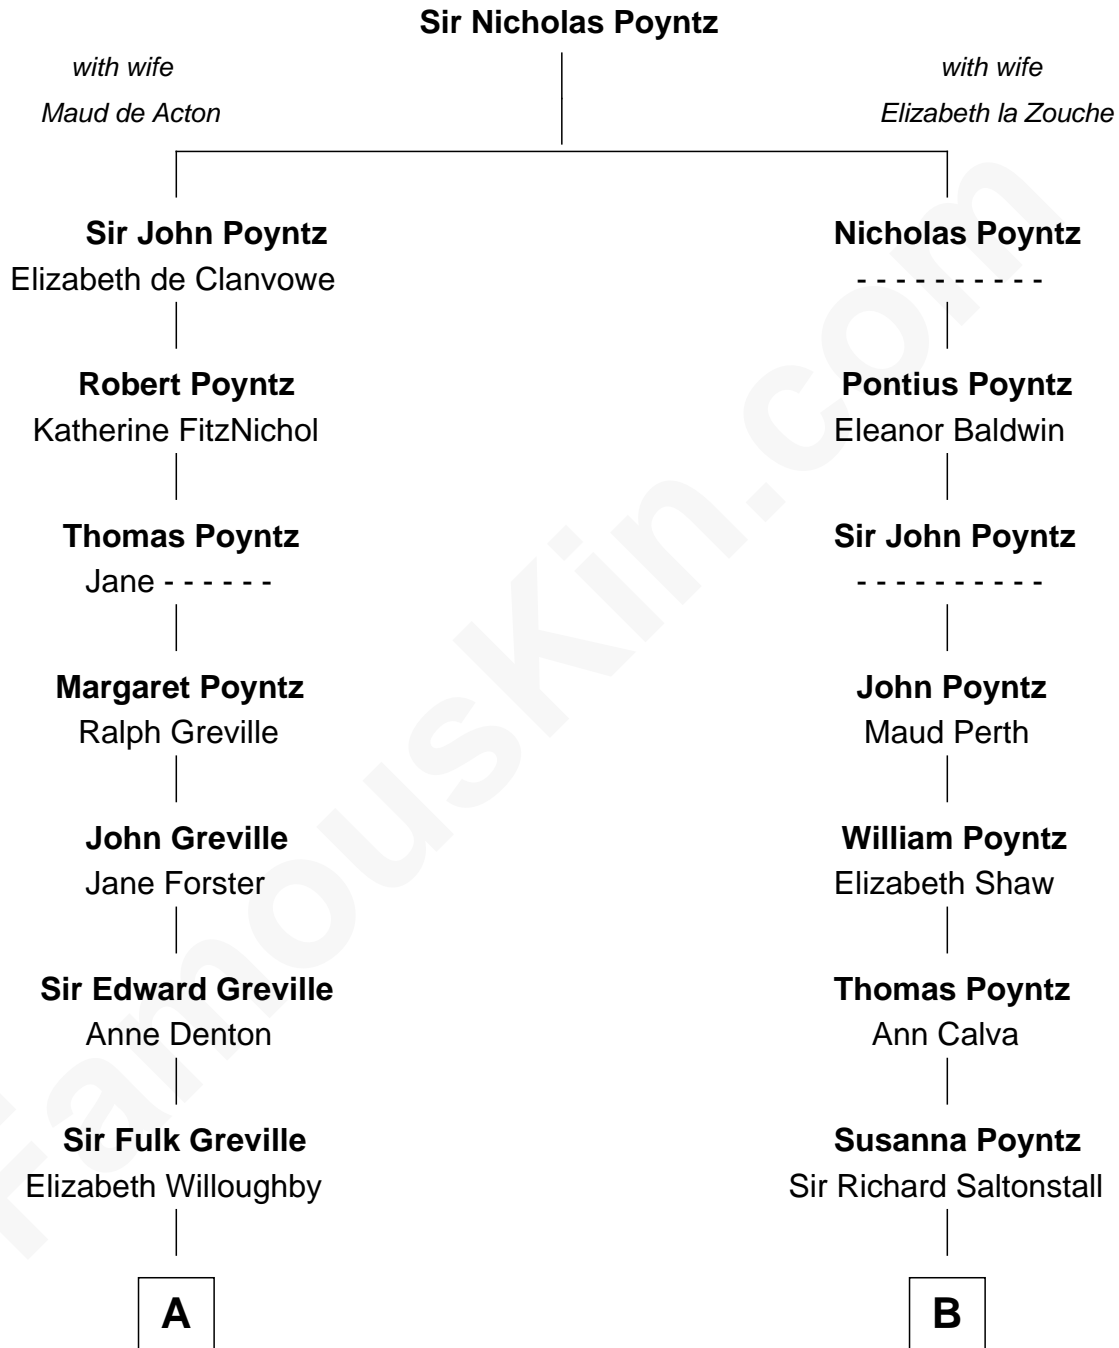

**FamousKin.com**  
**Relationship Chart of**  
**Prince William**  
*Prince of Wales*

19th cousin 2 times removed of  
**Truman Capote**  
*Author of In Cold Blood*

**C**

**Cecilia Nina Cavendish-Bentinck**

Claude George Bowes-Lyon

**Elizabeth Bowes-Lyon**

George VI, King of the United Kingdom

**Elizabeth II, Queen of the United Kingdom**

Prince Philip of Edinburgh

**Charles III, King of the United Kingdom**

Princess Diana Frances Spencer

**Prince William**

*Prince of Wales*

**D**

**Mabel Knox**

Archulus Persons

**Archulus Persons**

Lillie May Faulk

**Truman Capote**