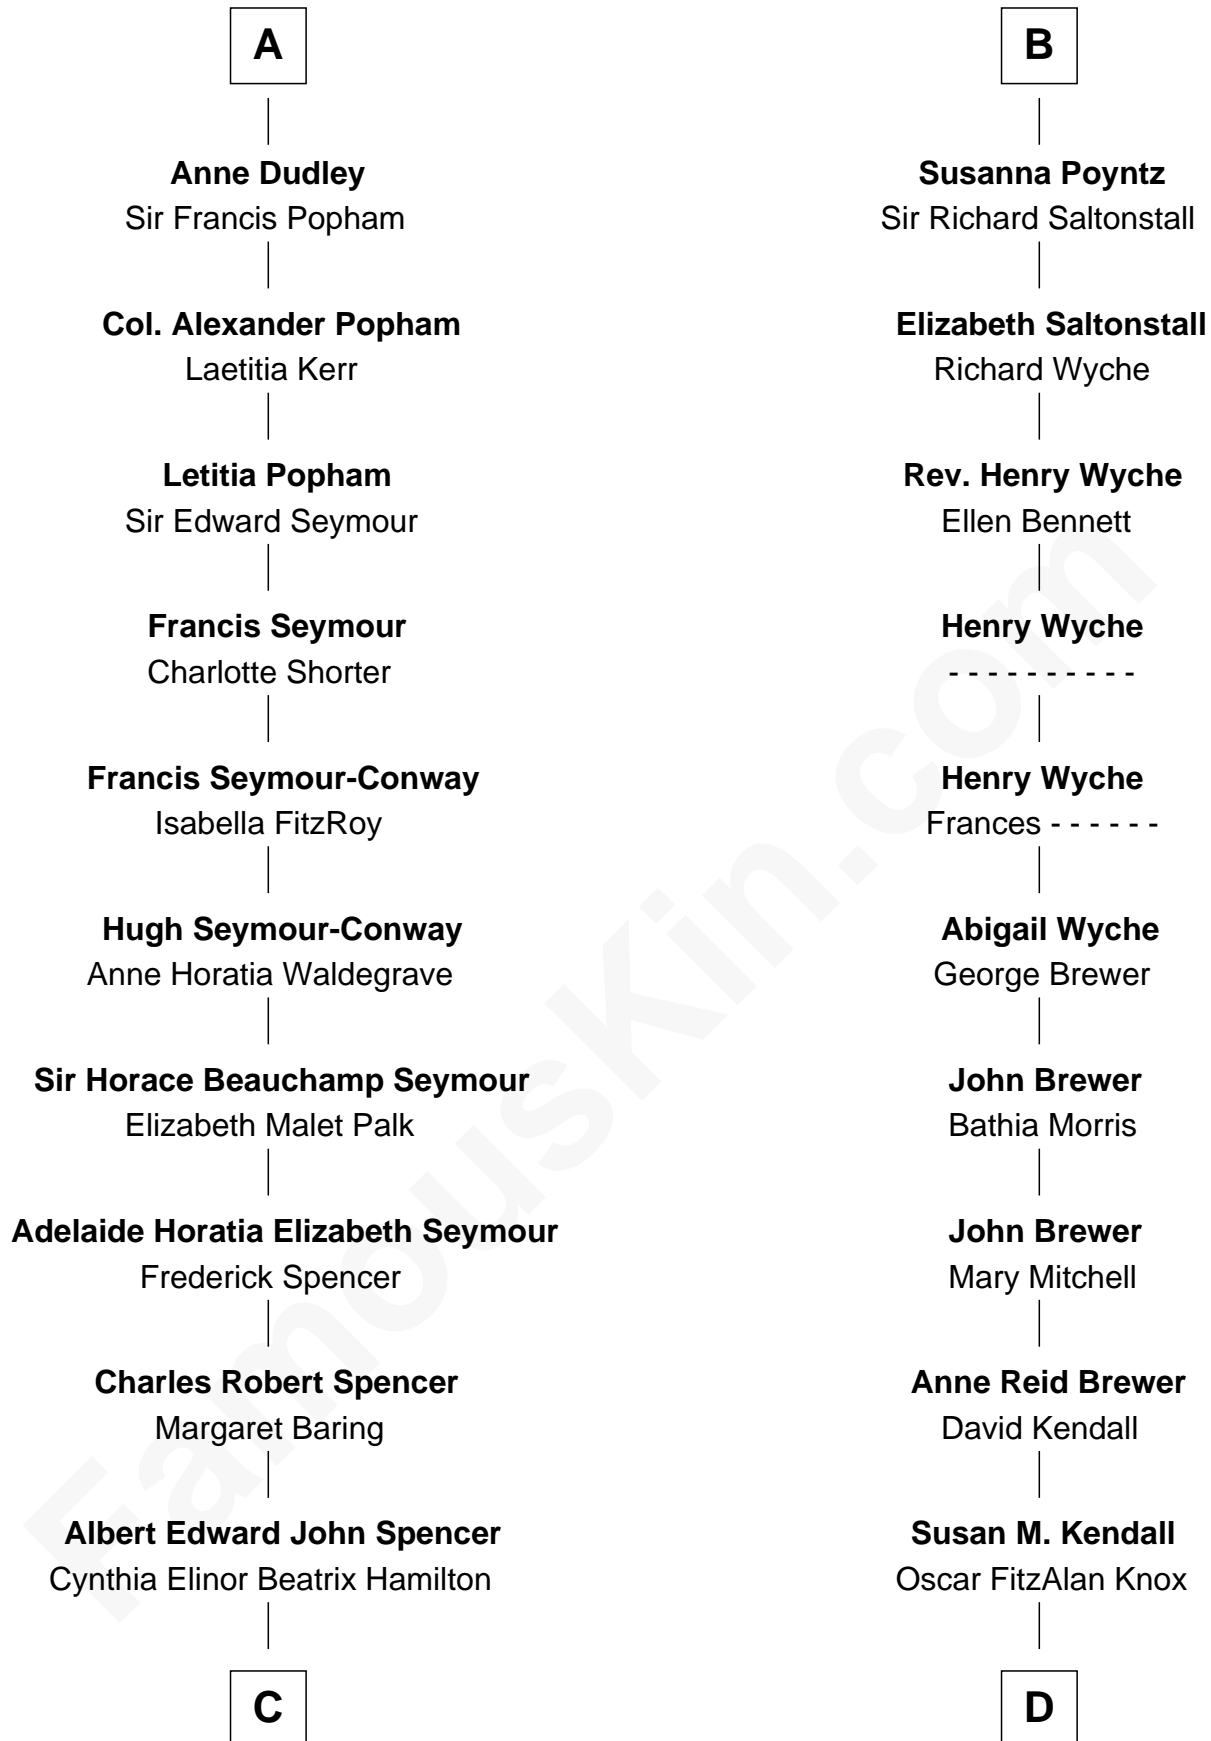

FamousKin.com Relationship Chart of

Prince William

Prince of Wales

19th cousin 1 time removed of

Truman Capote

Author of In Cold Blood

Eudo la Zouche
Milicent de Cantilupe

Eve la Zouche
Sir Maurice de Berkeley

A

Elizabeth la Zouche
Sir Nicholas Poyntz

Nicholas Poyntz

Pontius Poyntz
Eleanor Baldwin

Sir John Poyntz

John Poyntz
Maud Perth

William Poyntz
Elizabeth Shaw

Thomas Poyntz
Ann Calva

B

C

Edward John Spencer
Frances Ruth Burke Roche

Princess Diana Frances Spencer
Charles III, King of the United Kingdom

Prince William
Prince of Wales

D

John Brewer Knox
Lula Margaret Dinkins

Mabel Knox
Archulus Persons