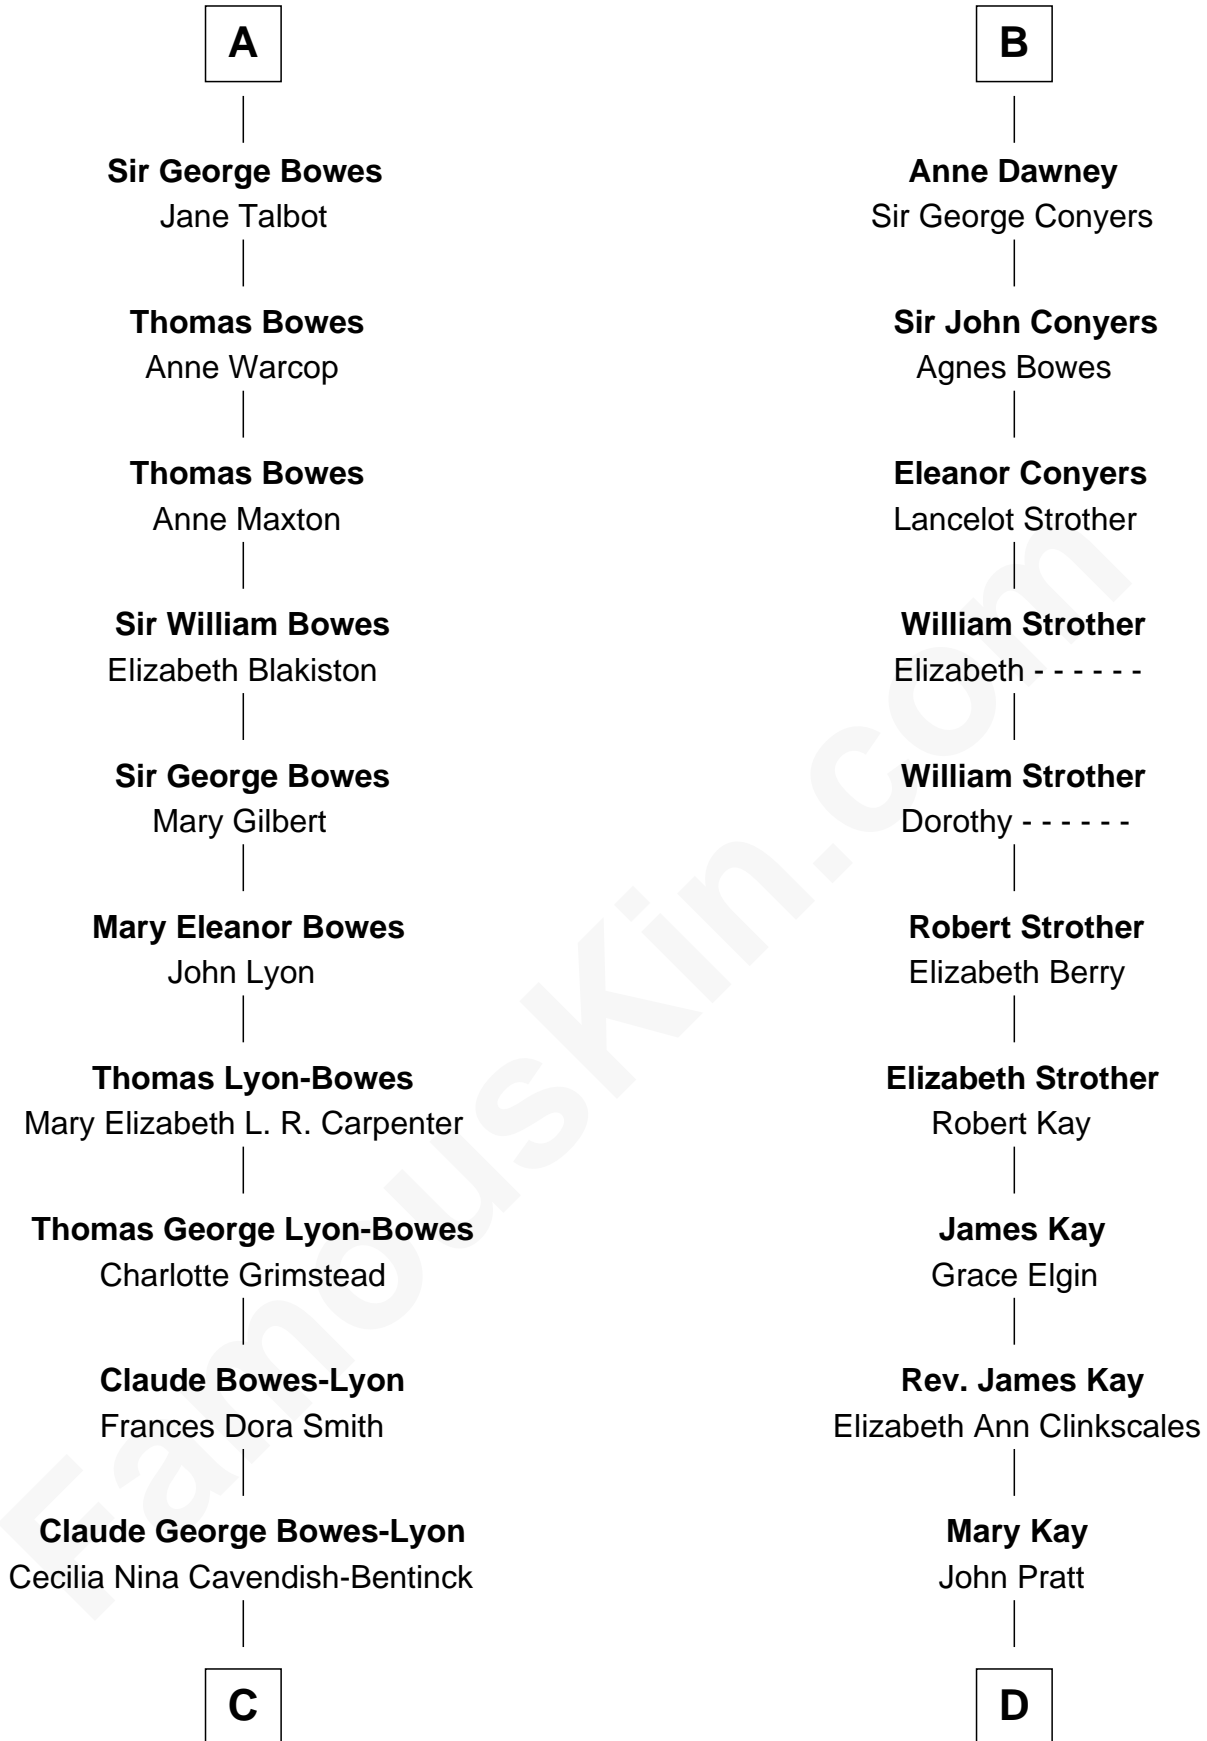

FamousKin.com Relationship Chart of

Prince William

Prince of Wales

20th cousin of

Jimmy Carter

39th U.S. President

Sir Hugh I de Audley

Iseult de Mortimer

C

Elizabeth Bowes-Lyon

George VI, King of the United Kingdom

Elizabeth II, Queen of the United Kingdom

Prince Philip of Edinburgh

Charles III, King of the United Kingdom

Princess Diana Frances Spencer

Prince William