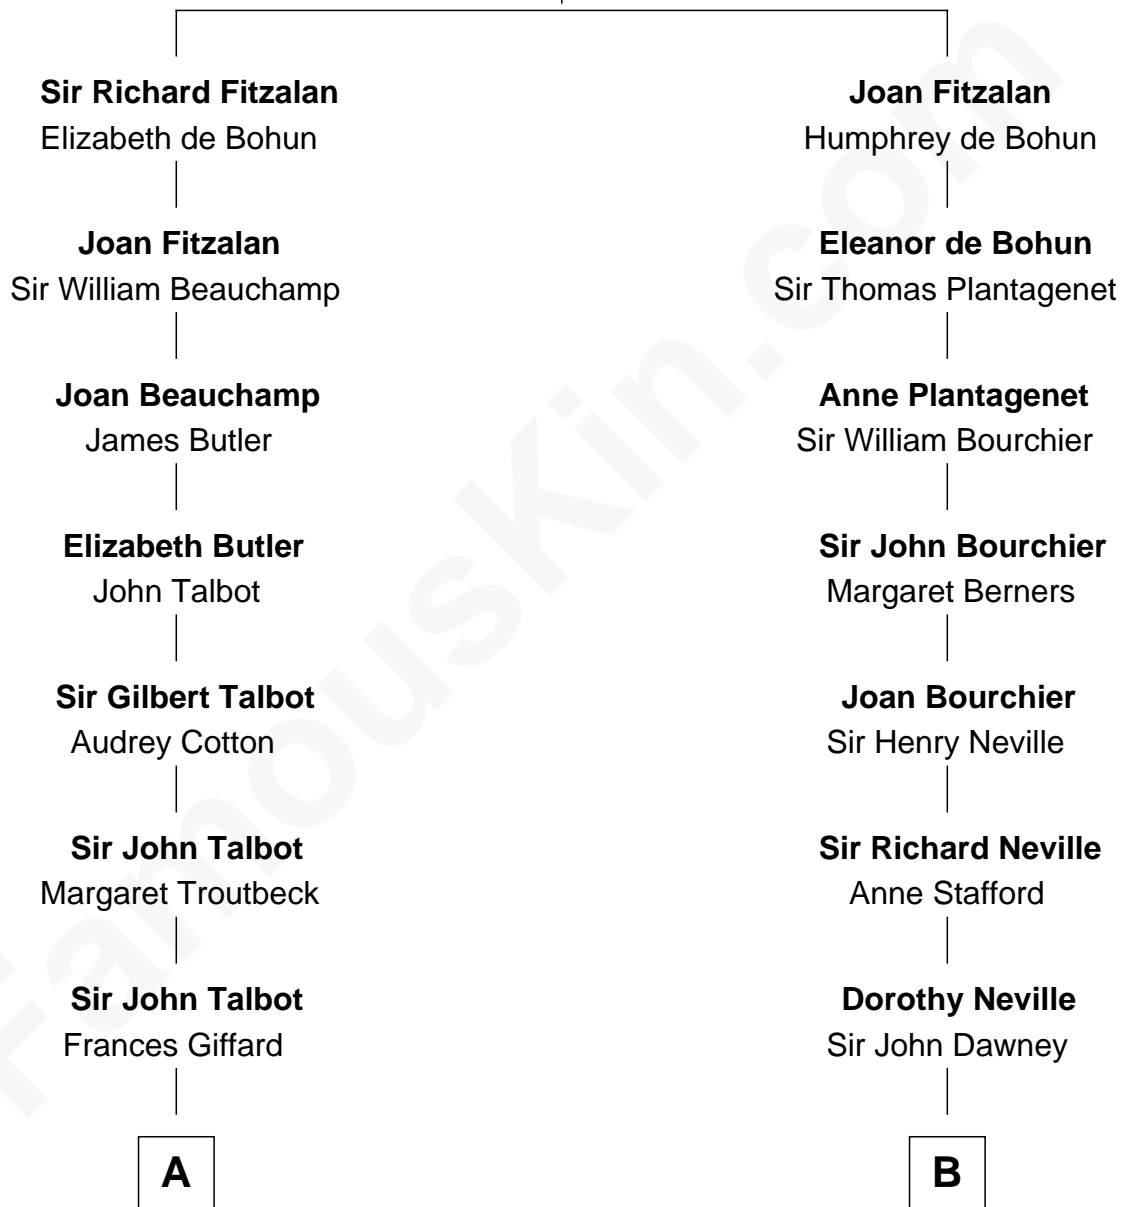

FamousKin.com Relationship Chart of

Prince William

Prince of Wales

20th cousin of

Jimmy Carter

39th U.S. President

Richard Fitzalan
Eleanor Plantagenet

C

Elizabeth Bowes-Lyon

George VI, King of the United Kingdom

Elizabeth II, Queen of the United Kingdom

Prince Philip of Edinburgh

Charles III, King of the United Kingdom

Princess Diana Frances Spencer

Prince William

Prince of Wales

D

James E. Pratt

Sophonra C. Cowan

Nina Pratt

William Archibald Carter

Earl Carter

Lillian Gordy