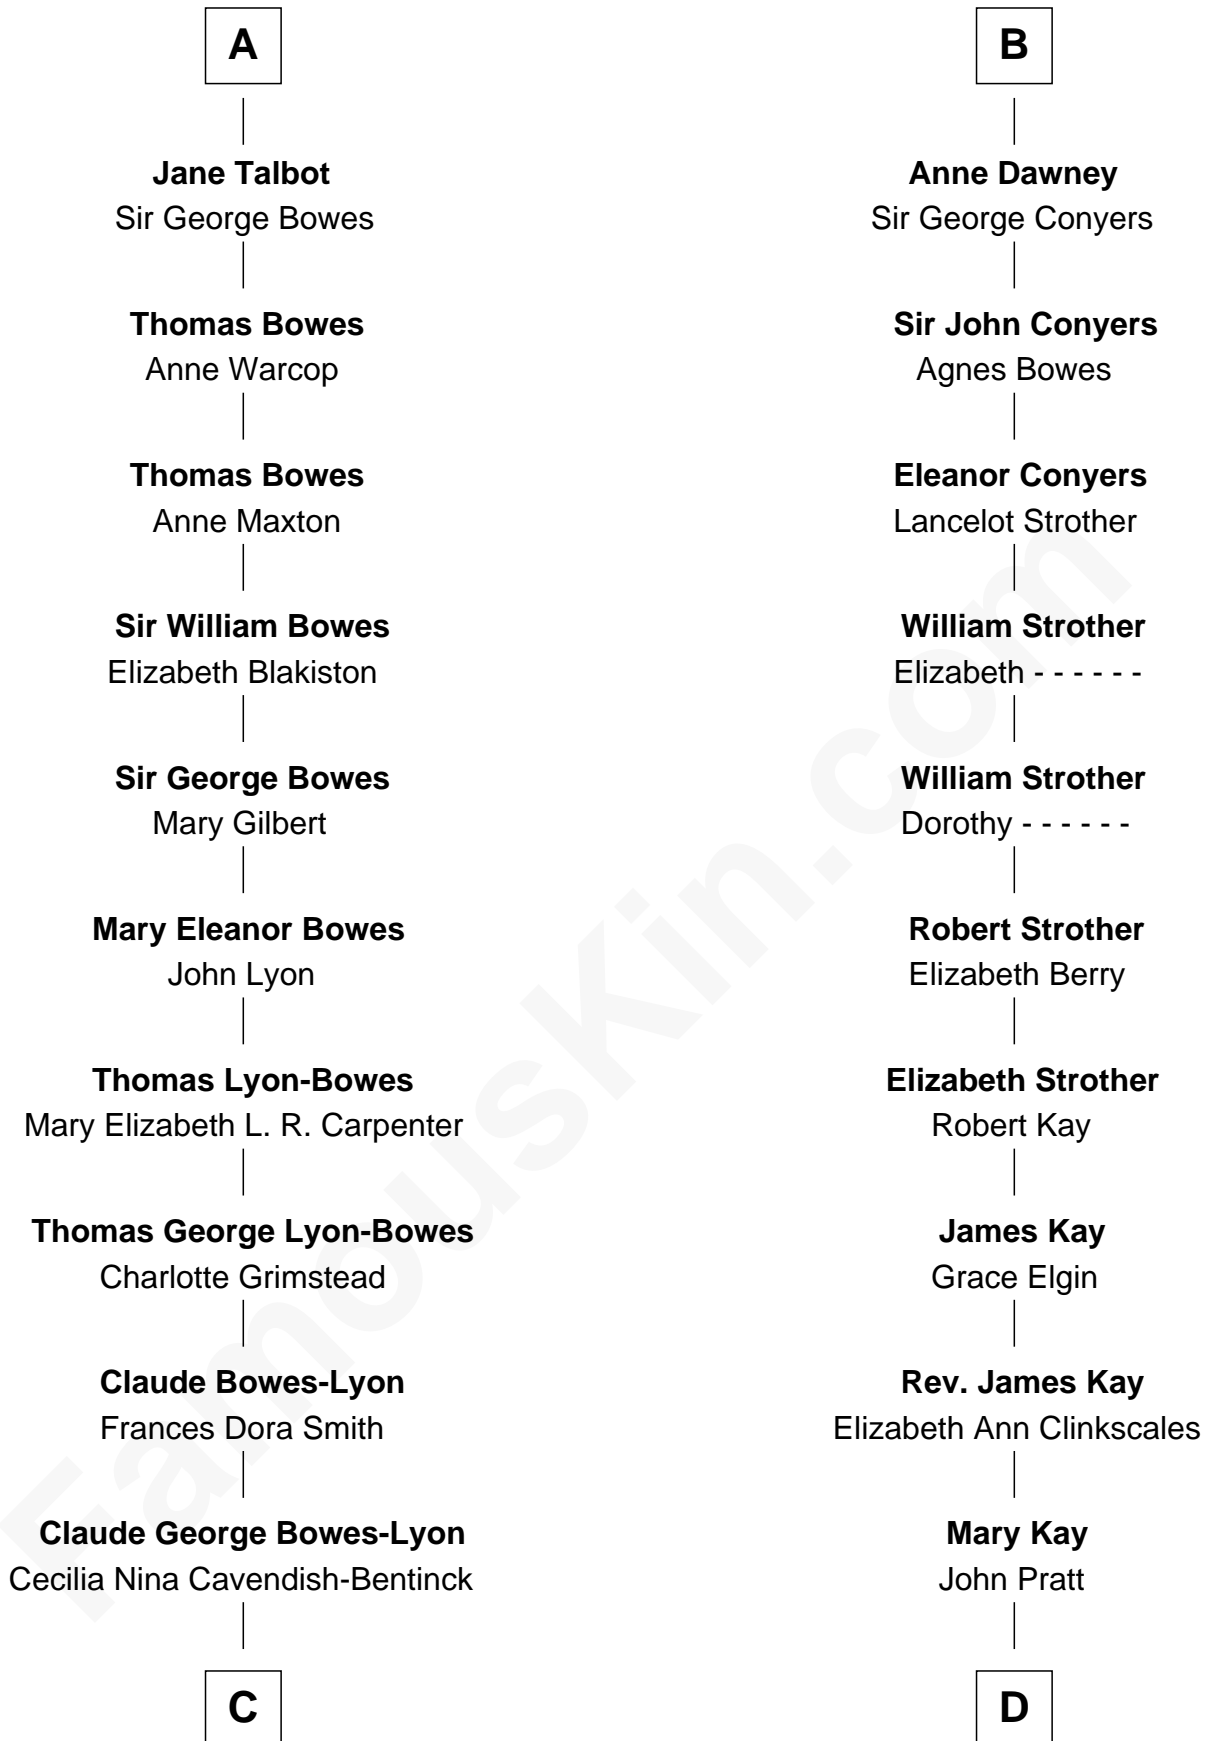

FamousKin.com Relationship Chart of

Prince William

Prince of Wales

20th cousin of

Jimmy Carter

39th U.S. President

Richard Fitzalan
Eleanor Plantagenet

C

Elizabeth Bowes-Lyon

George VI, King of the United Kingdom

Elizabeth II, Queen of the United Kingdom

Prince Philip of Edinburgh

Charles III, King of the United Kingdom

Princess Diana Frances Spencer

Prince William