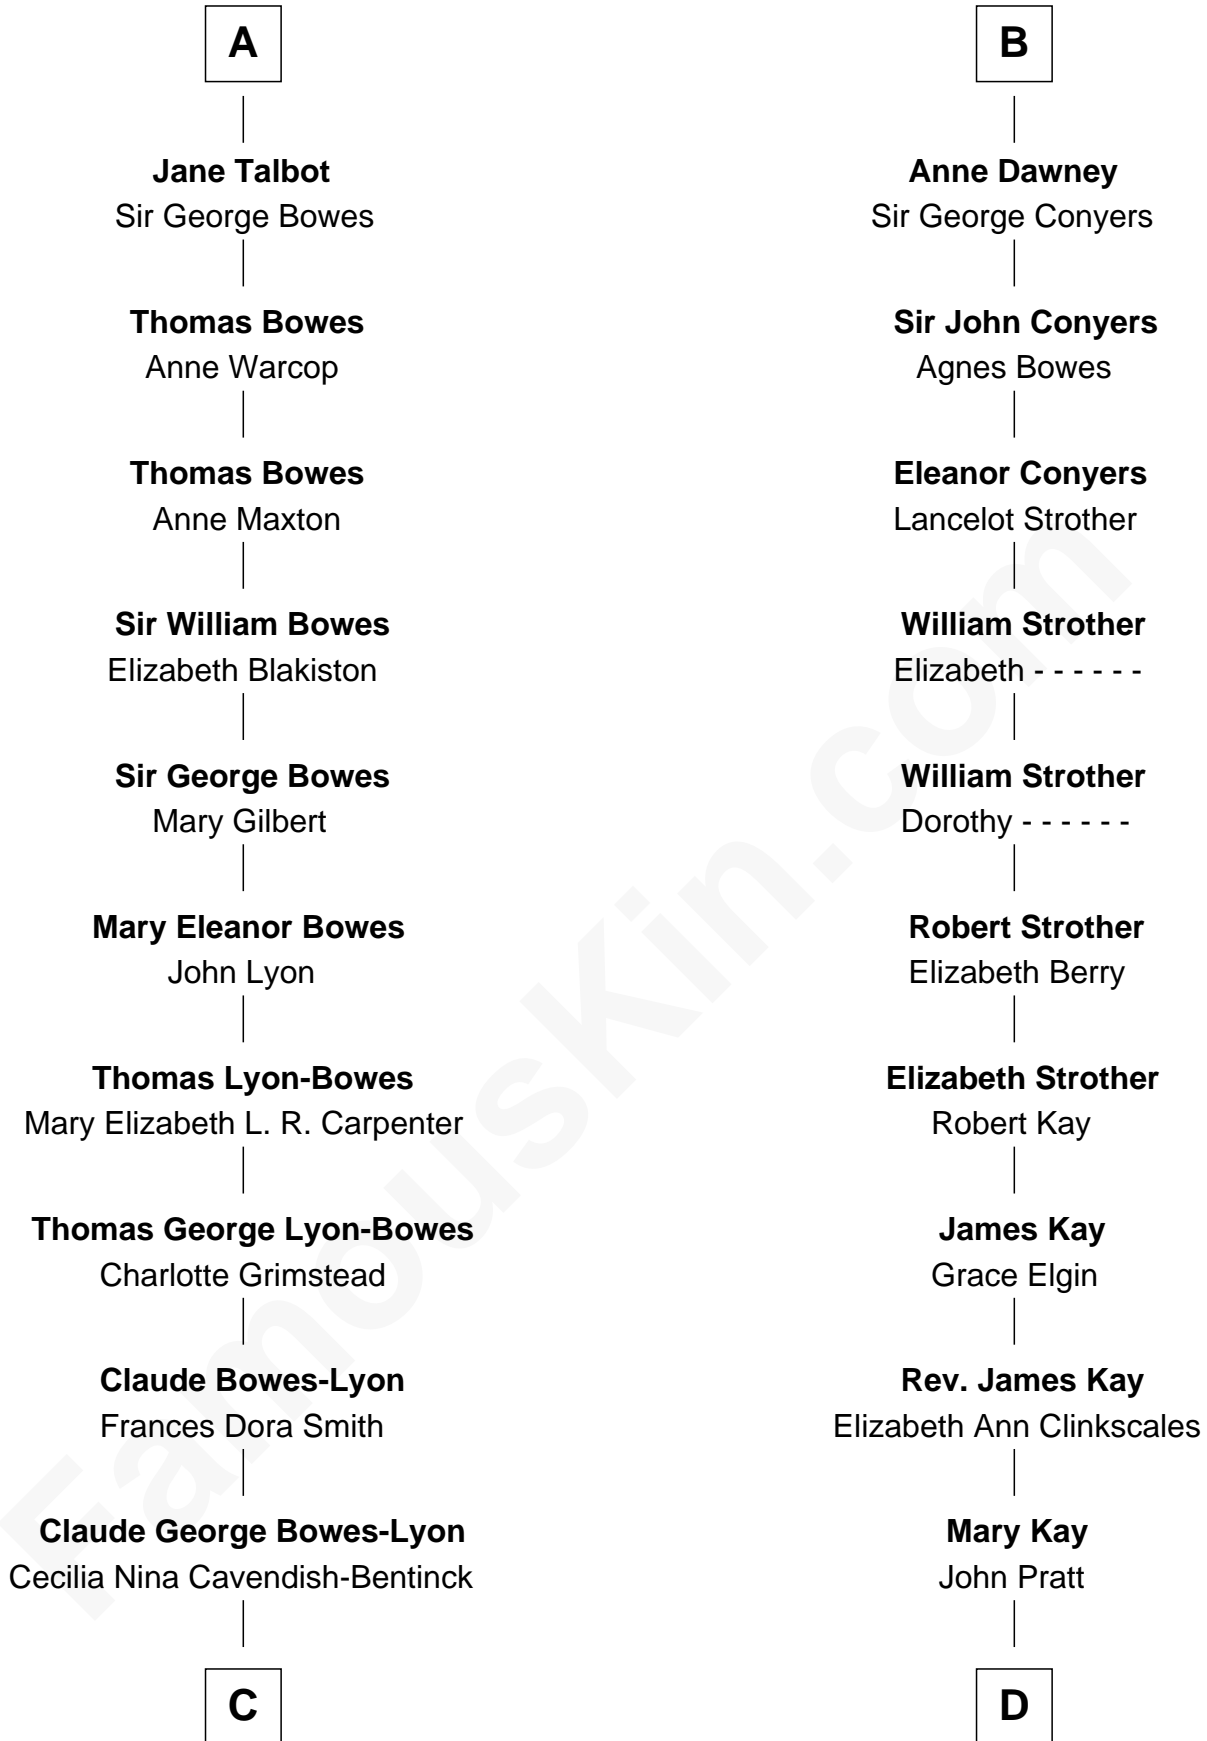

# FamousKin.com Relationship Chart of

**Prince William**

*Prince of Wales*

20th cousin of

**Jimmy Carter**

*39th U.S. President*

**Sir William de Bohun**  
Elizabeth de Badlesmere

**C**

**Elizabeth Bowes-Lyon**

George VI, King of the United Kingdom

**Elizabeth II, Queen of the United Kingdom**

Prince Philip of Edinburgh

**Charles III, King of the United Kingdom**

Princess Diana Frances Spencer

**Prince William**

*Prince of Wales*

**D**

**James E. Pratt**

Sophonra C. Cowan

**Nina Pratt**

William Archibald Carter

**Earl Carter**