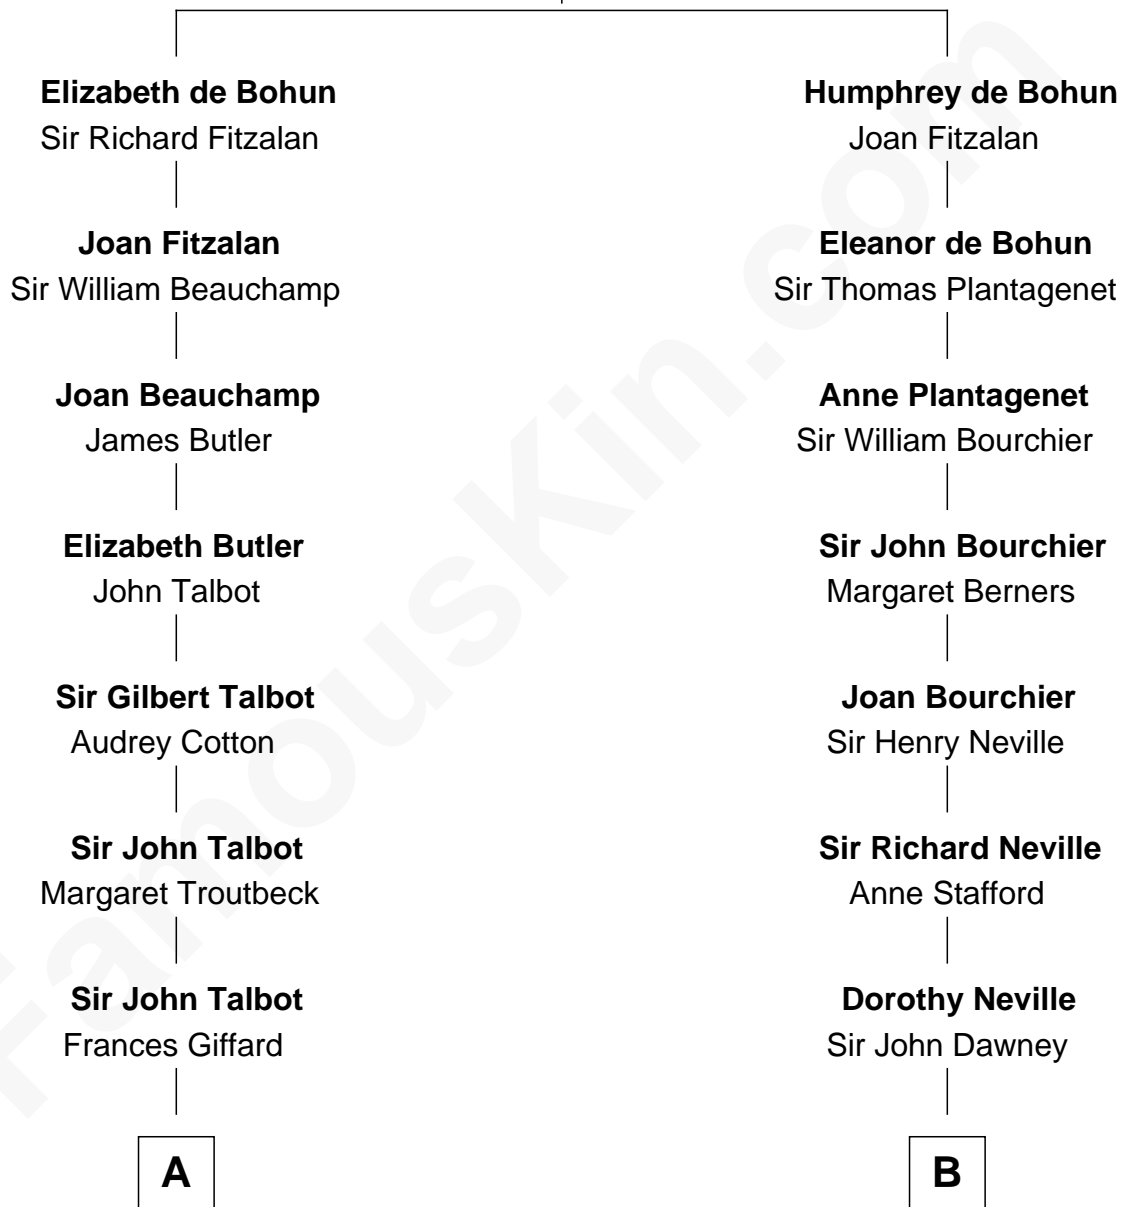

# FamousKin.com Relationship Chart of

**Prince William**

*Prince of Wales*

20th cousin of

**Jimmy Carter**

*39th U.S. President*

**Sir William de Bohun**  
Elizabeth de Badlesmere

**C**

**Elizabeth Bowes-Lyon**

George VI, King of the United Kingdom

**Elizabeth II, Queen of the United Kingdom**

Prince Philip of Edinburgh

**Charles III, King of the United Kingdom**

Princess Diana Frances Spencer

**Prince William**

*Prince of Wales*

**D**

**James E. Pratt**

Sophonra C. Cowan

**Nina Pratt**

William Archibald Carter

**Earl Carter**

Lillian Gordy

**Jimmy Carter**

*39th U.S. President*