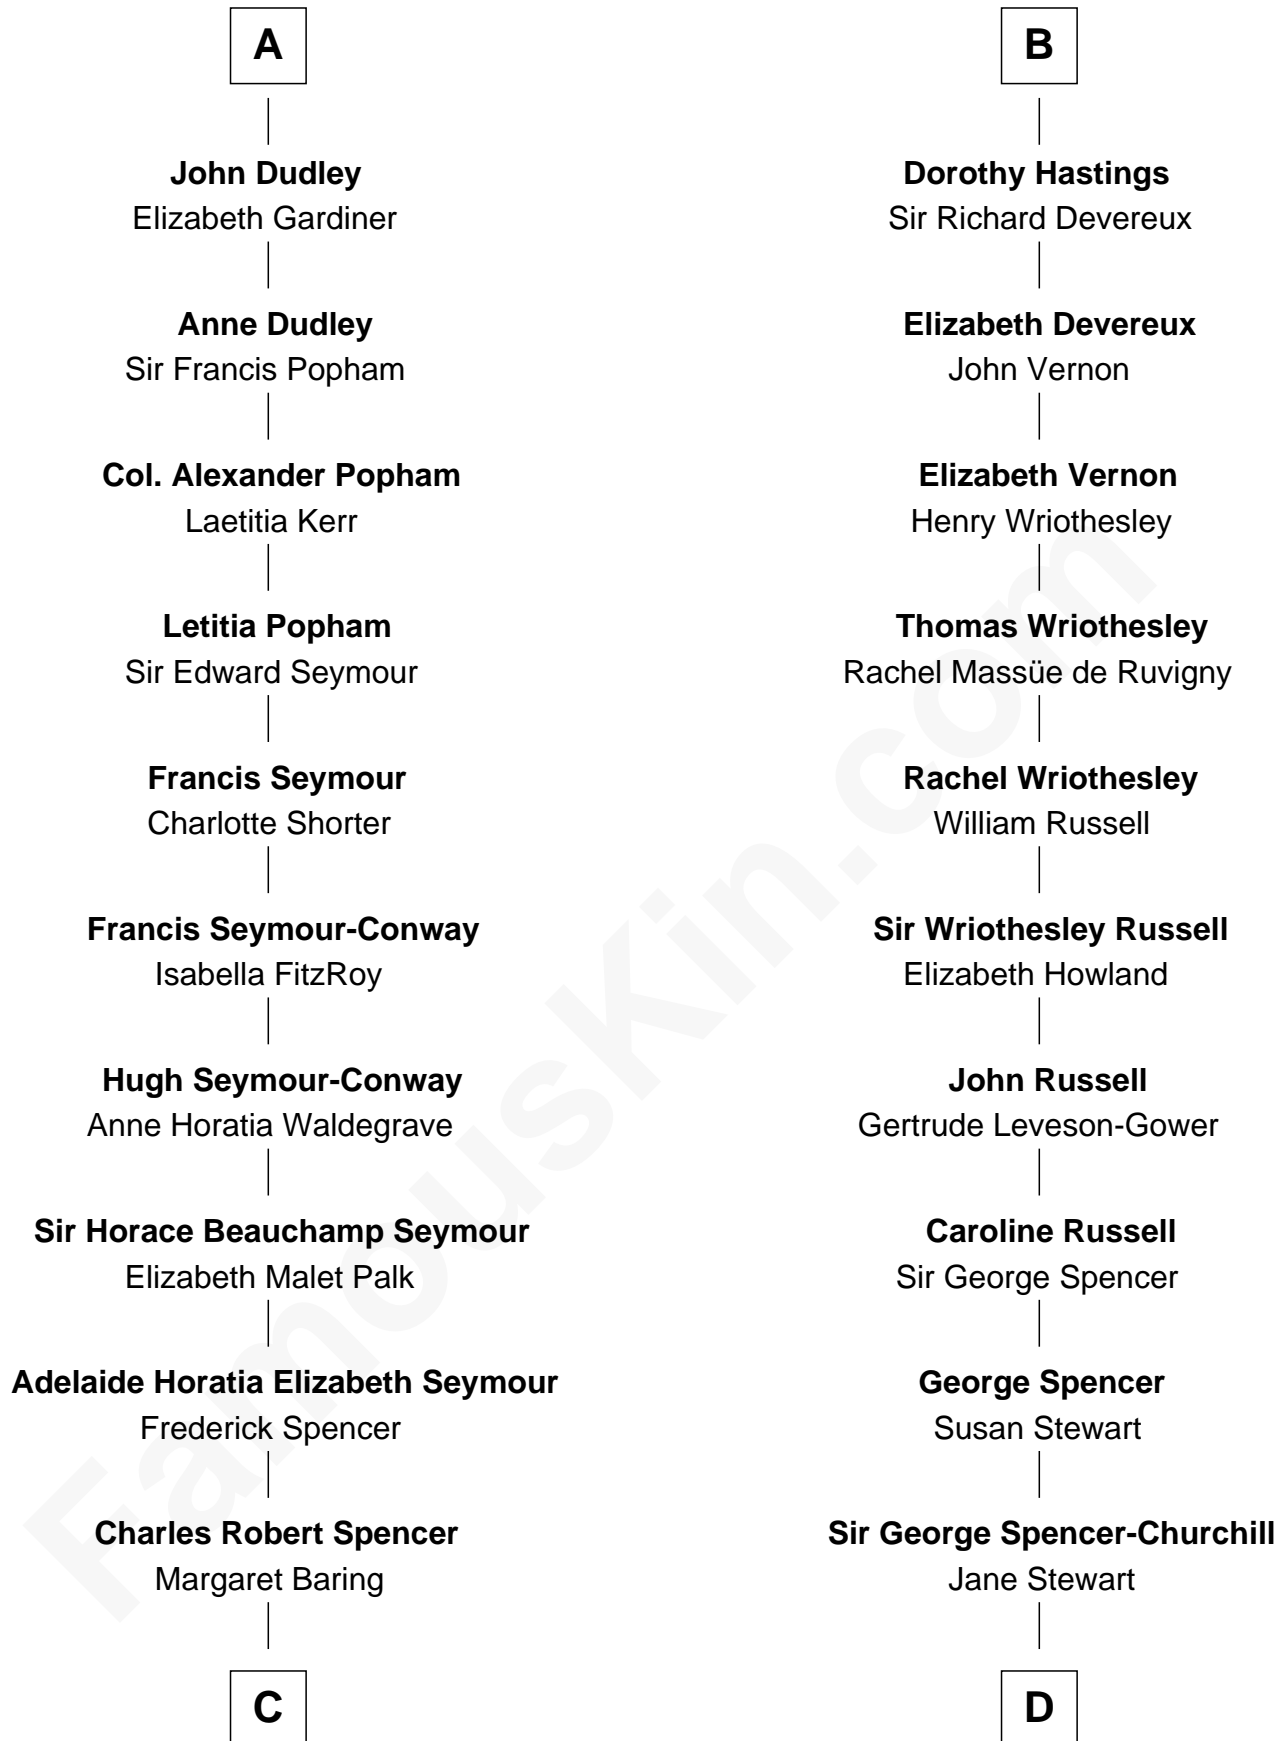

FamousKin.com Relationship Chart of

Prince William

Prince of Wales

19th cousin 1 time removed of

Sir Winston Churchill

Prime Minister of the United Kingdom

William de Burgh
Maude of Lancaster

Elizabeth de Burgh
Lionel of Antwerp

Philippa Plantagenet
Edmund Mortimer

Elizabeth Mortimer
Sir Henry Percy

Sir Henry Percy
Eleanor Neville

Anne Percy
Sir Thomas Hungerford

Mary Hungerford
Sir Edward Hastings

Sir George Hastings
Anne Stafford

B

C

Albert Edward John Spencer
Cynthia Elinor Beatrix Hamilton

Edward John Spencer
Frances Ruth Burke Roche

Princess Diana Frances Spencer
Charles III, King of the United Kingdom

Prince William
Prince of Wales