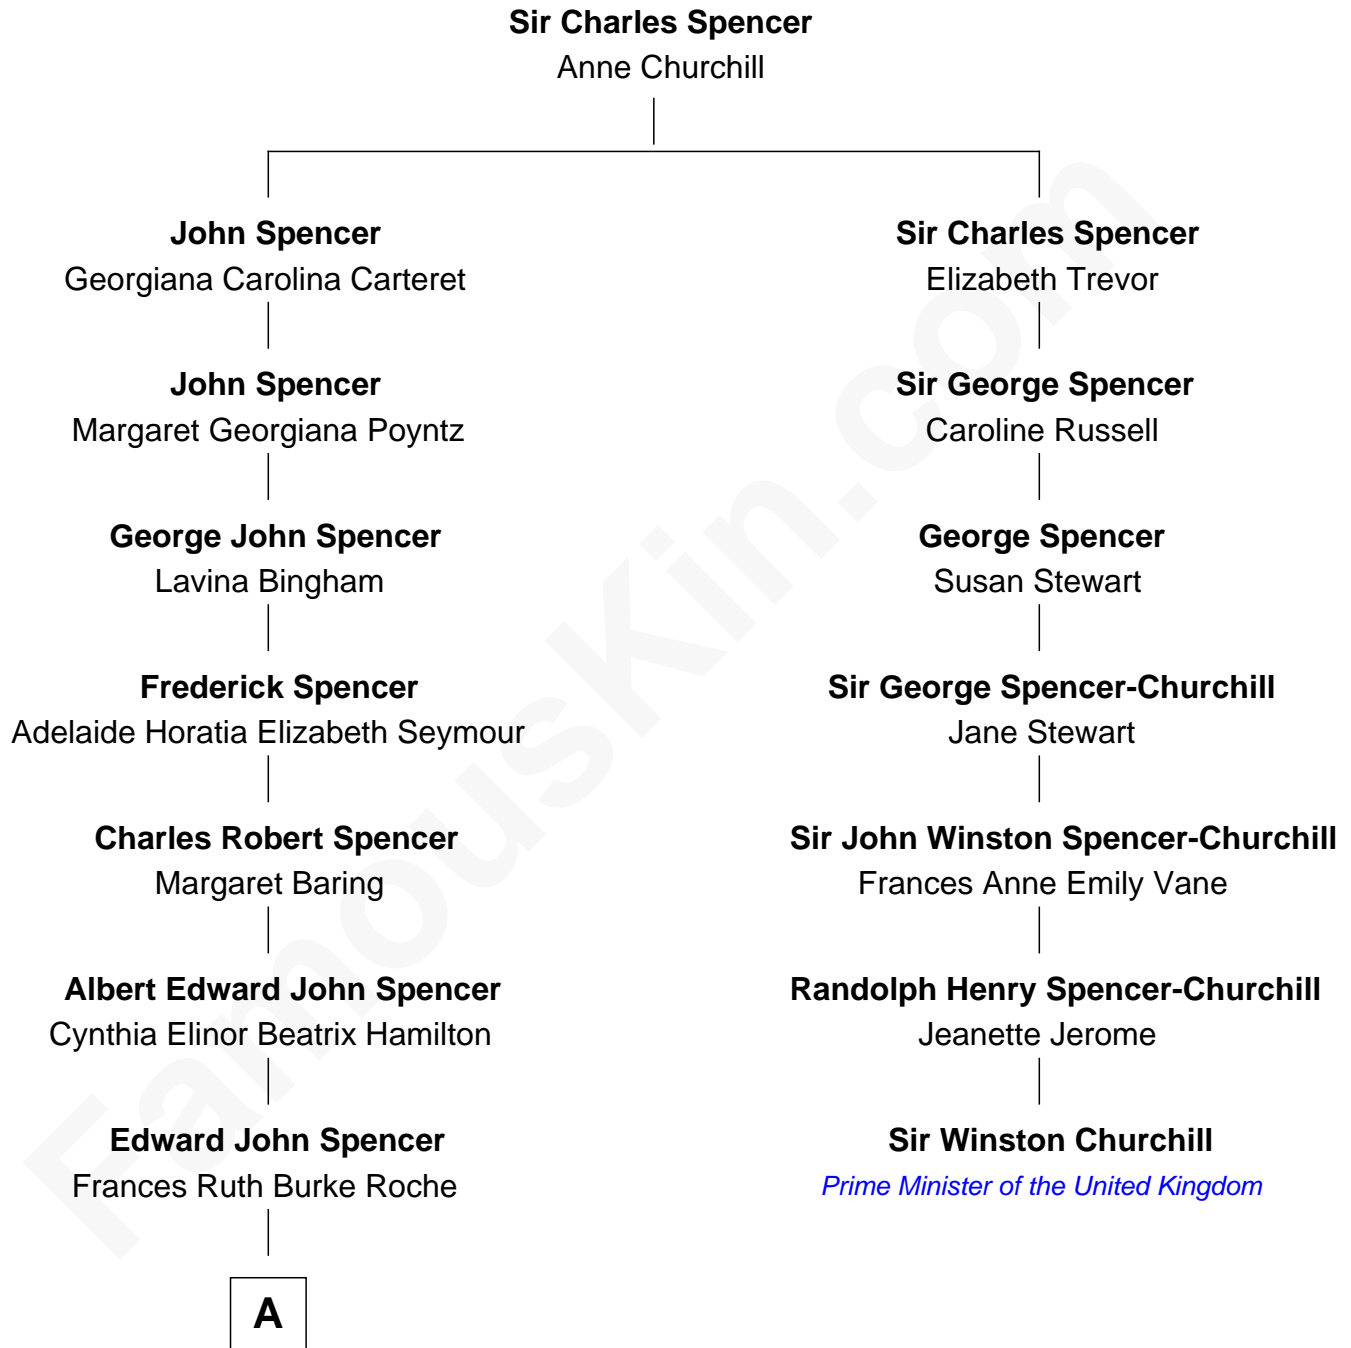

# FamousKin.com Relationship Chart of

**Prince William**

*Prince of Wales*

6th cousin 2 times removed of

**Sir Winston Churchill**

*Prime Minister of the United Kingdom*

A

**Princess Diana Frances Spencer**  
Charles III, King of the United Kingdom

**Prince William**  
*Prince of Wales*

FamousKin.com