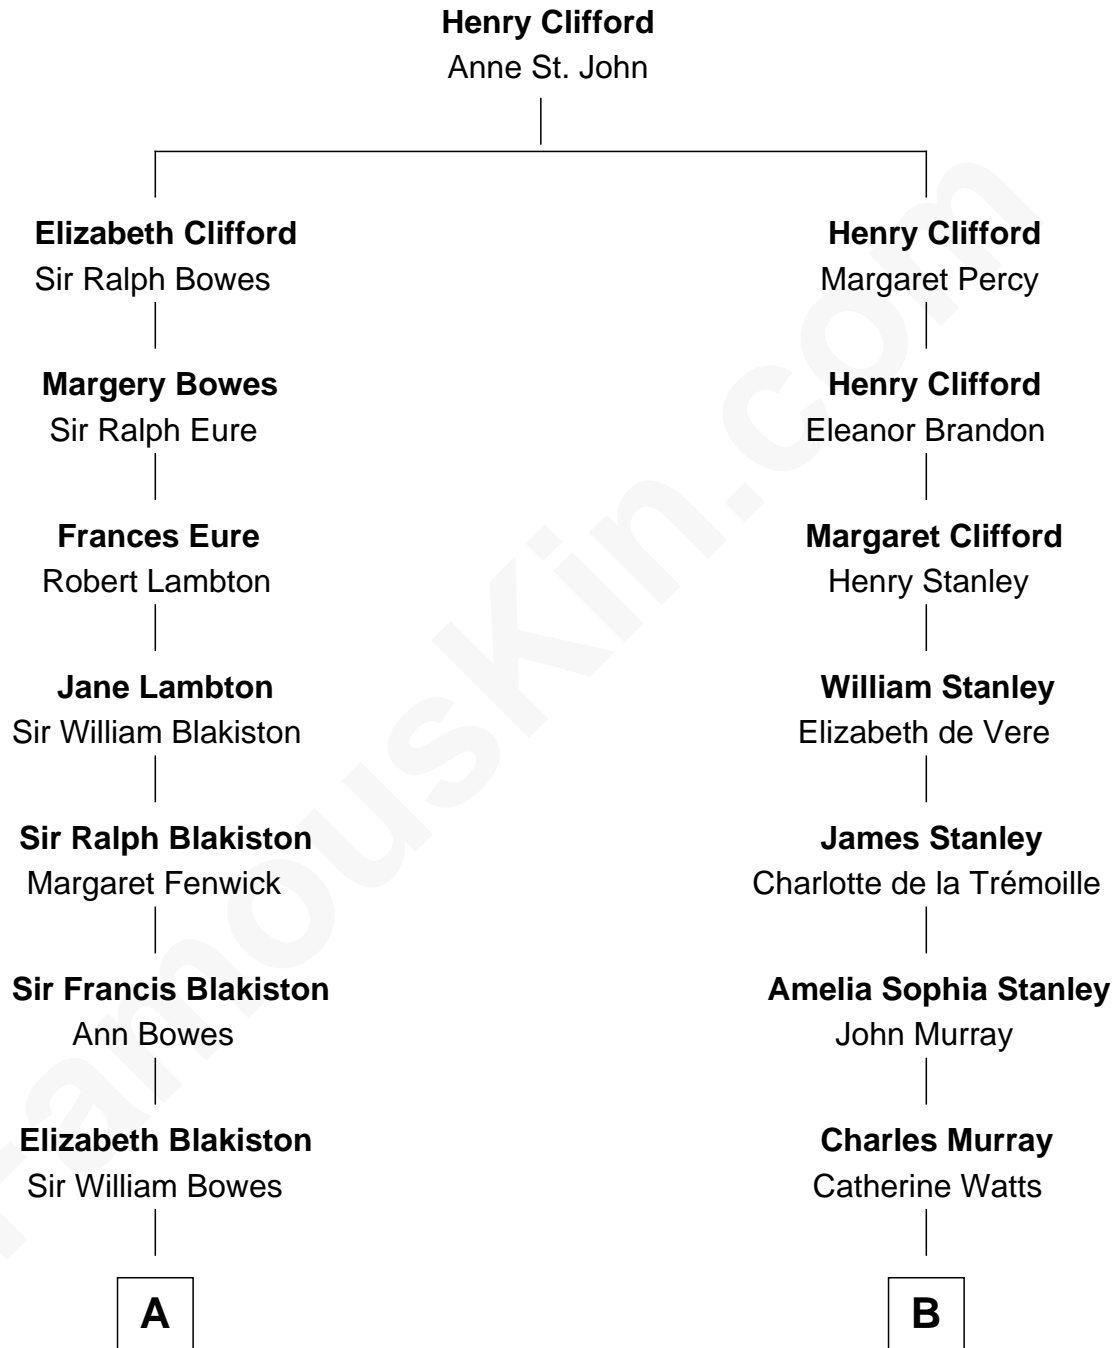

FamousKin.com
Relationship Chart of
Prince William
Prince of Wales

14th cousin 2 times removed of
Sir Winston Churchill
Prime Minister of the United Kingdom

A

Sir George Bowes

Mary Gilbert

Mary Eleanor Bowes