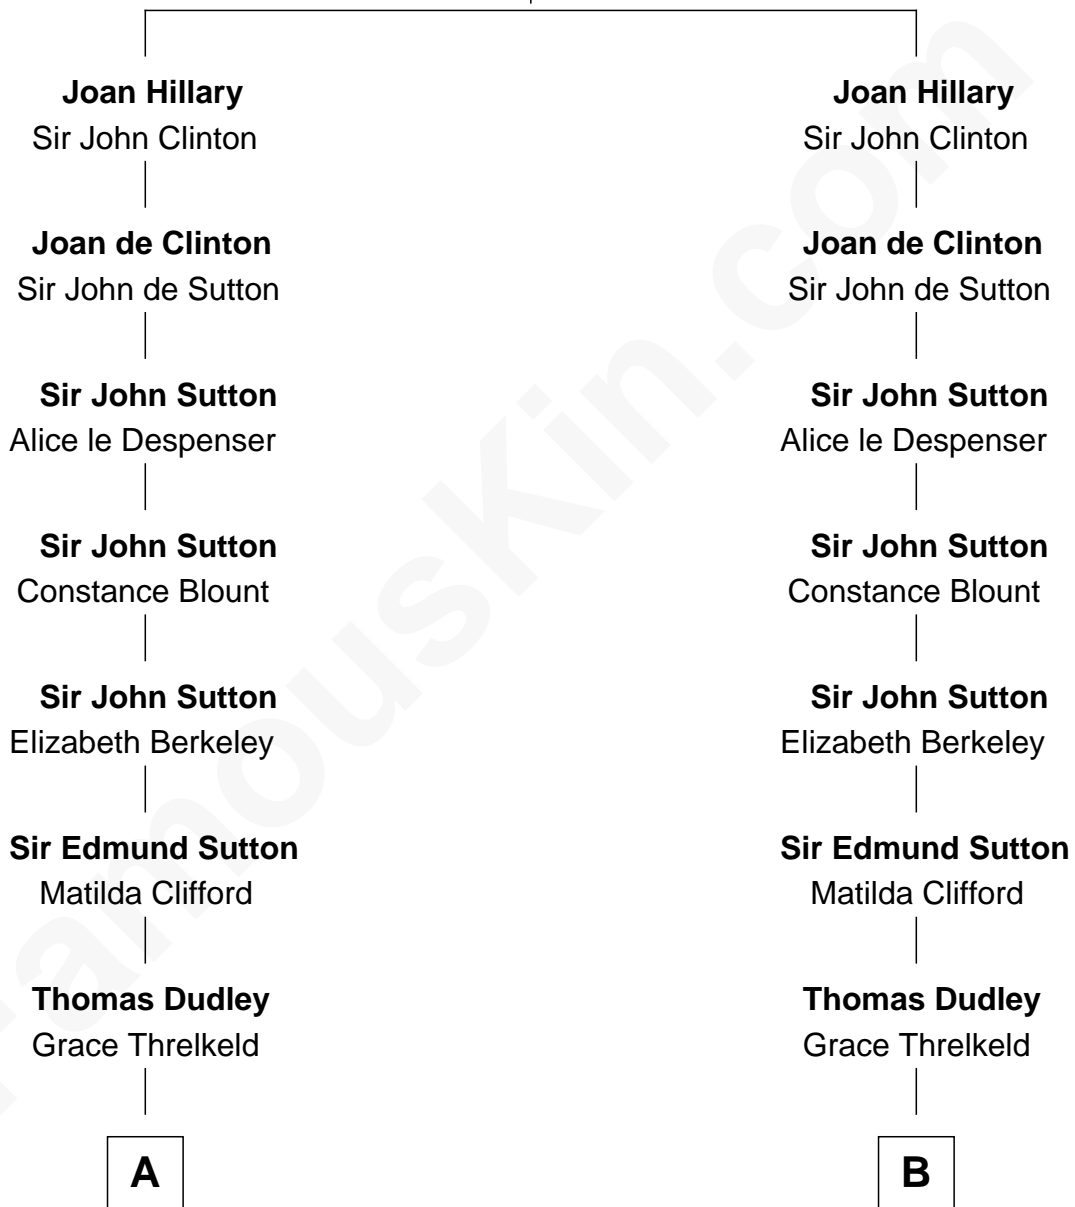

FamousKin.com
Relationship Chart of
Prince William
Prince of Wales

19th cousin 1 time removed of
Sir Winston Churchill
Prime Minister of the United Kingdom

Sir Roger Hillary
 Katherine Sutton

C

Albert Edward John Spencer
Cynthia Elinor Beatrix Hamilton

Edward John Spencer
Frances Ruth Burke Roche

Princess Diana Frances Spencer
Charles III, King of the United Kingdom

Prince William
Prince of Wales

D

Sir John Winston Spencer-Churchill
Frances Anne Emily Vane