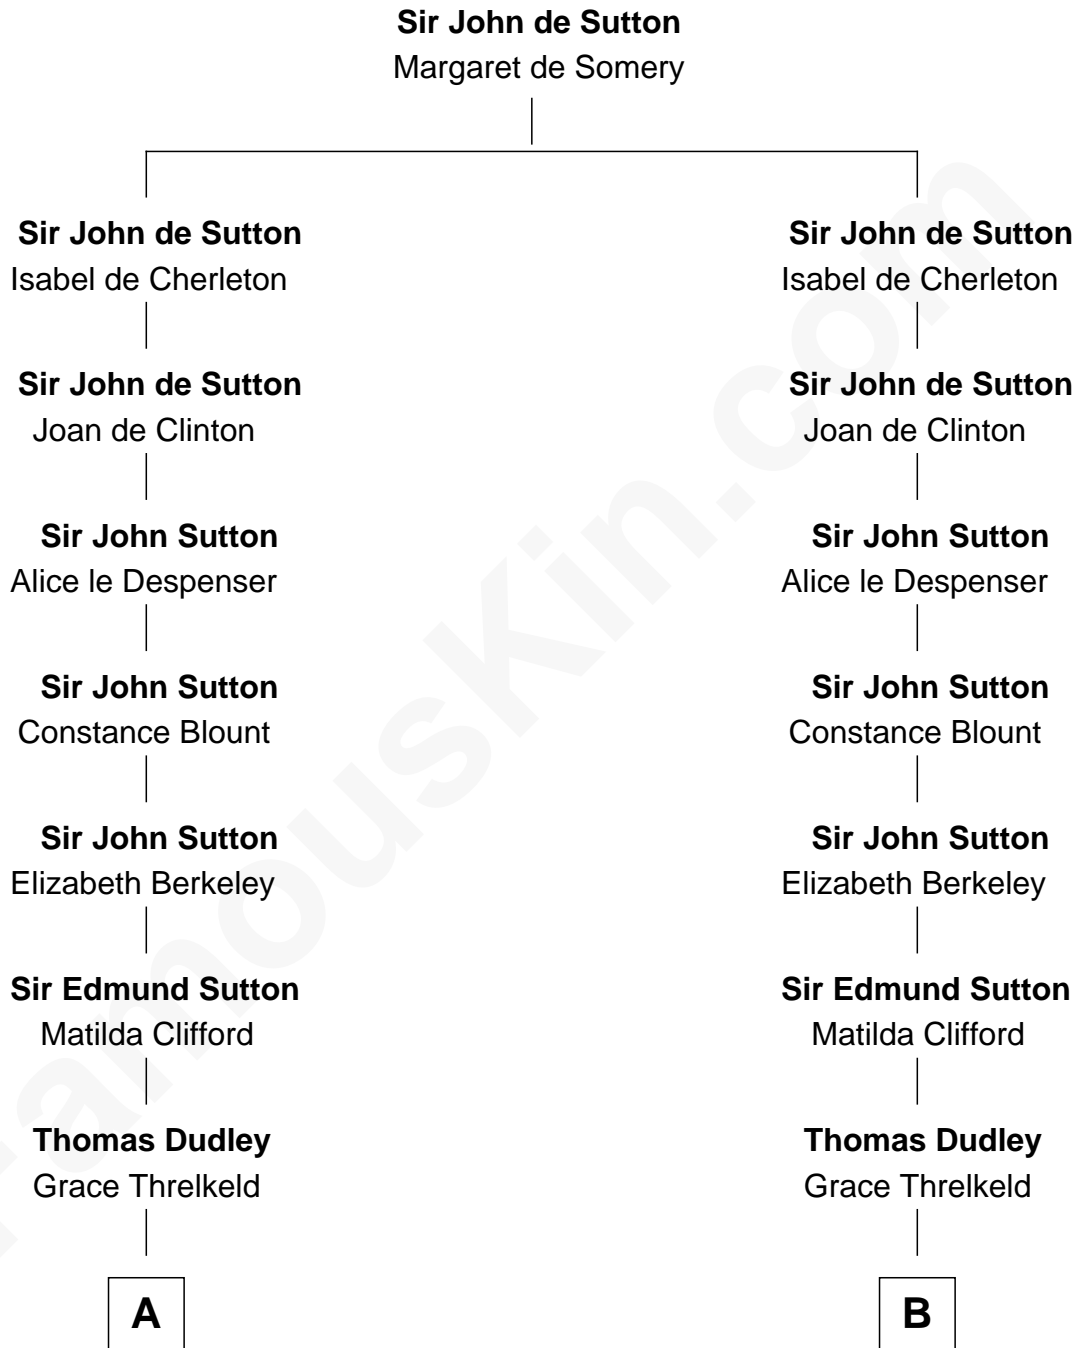

**FamousKin.com**  
**Relationship Chart of**  
**Prince William**  
*Prince of Wales*

19th cousin 1 time removed of  
**Sir Winston Churchill**  
*Prime Minister of the United Kingdom*

**C**

**Albert Edward John Spencer**  
Cynthia Elinor Beatrix Hamilton

**Edward John Spencer**  
Frances Ruth Burke Roche

**Princess Diana Frances Spencer**  
Charles III, King of the United Kingdom

**Prince William**  
*Prince of Wales*

**D**

**Sir John Winston Spencer-Churchill**  
Frances Anne Emily Vane