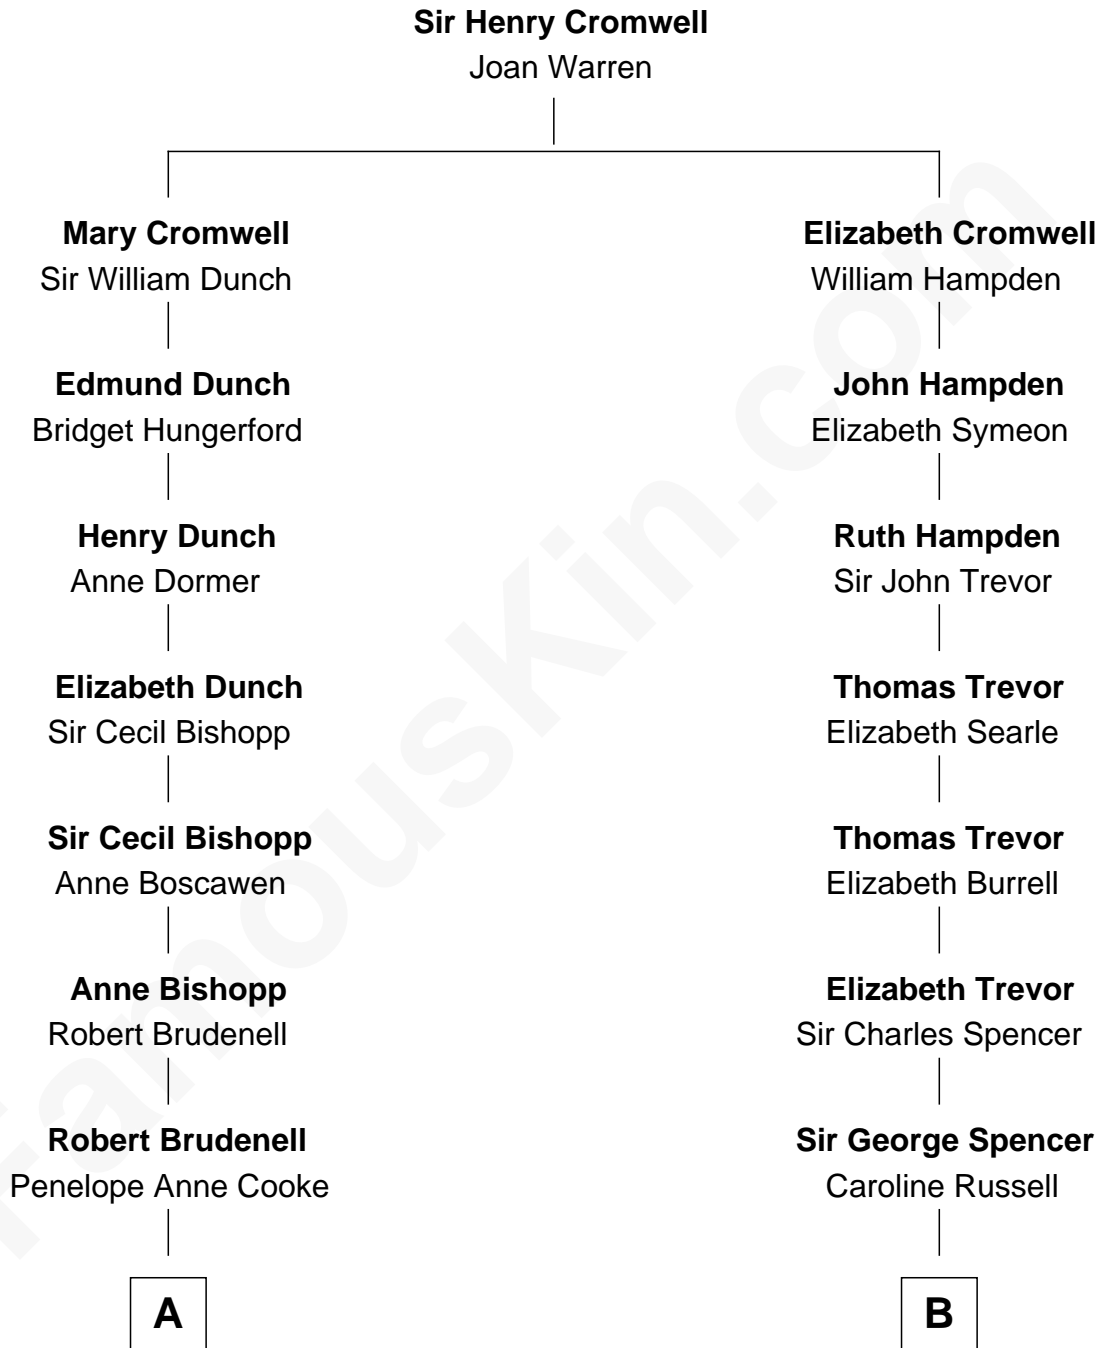

FamousKin.com
Relationship Chart of
Prince William
Prince of Wales

11th cousin 2 times removed of
Sir Winston Churchill
Prime Minister of the United Kingdom

A

Anne Brudenell
George Charles Bingham

Charles George Bingham
Cecilia Catherine Gordon-Lennox

Rosalind Cecilia Caroline Bingham
James Albert Edward Hamilton

Cynthia Elinor Beatrix Hamilton
Albert Edward John Spencer

Edward John Spencer
Frances Ruth Burke Roche

Princess Diana Frances Spencer
Charles III, King of the United Kingdom