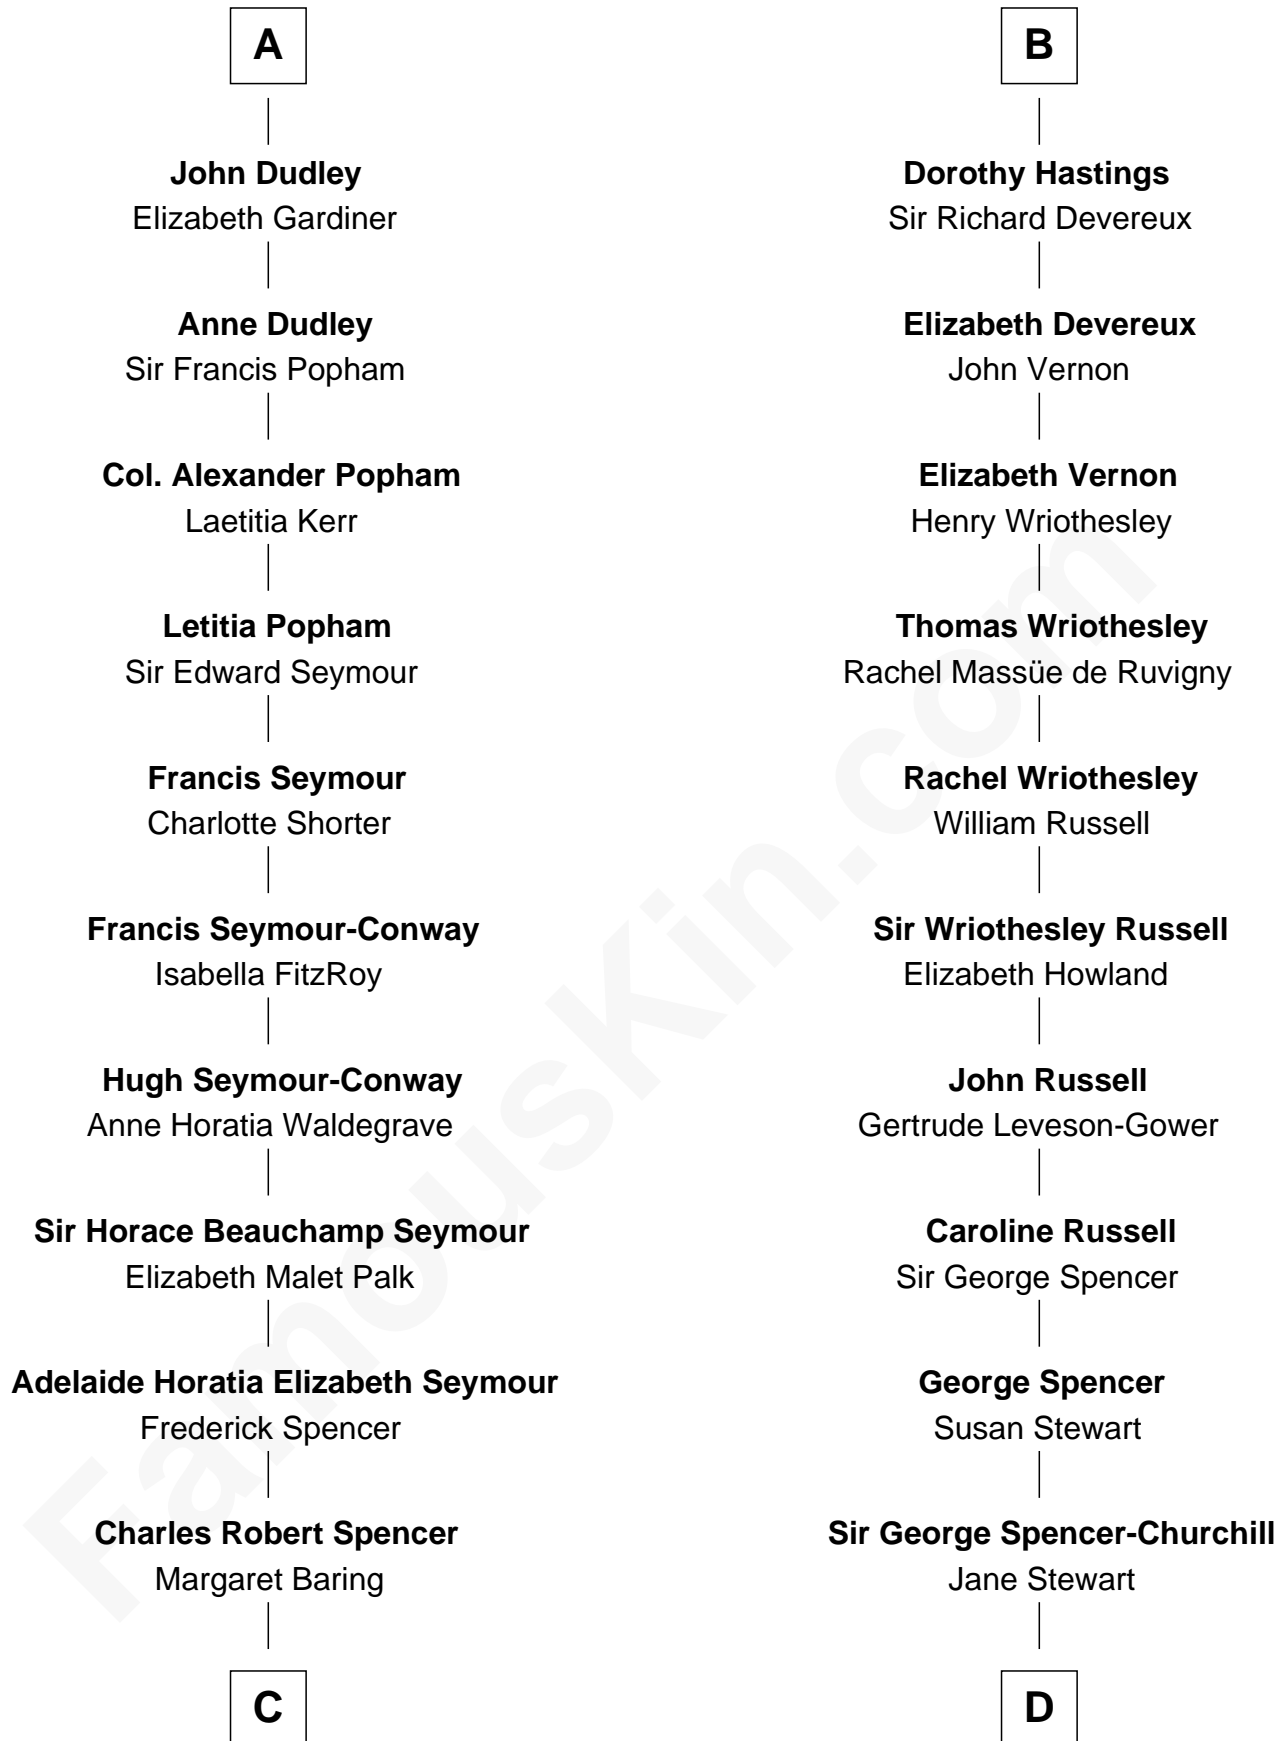

FamousKin.com
Relationship Chart of
Prince William
Prince of Wales

19th cousin 1 time removed of

Sir Winston Churchill
Prime Minister of the United Kingdom

C

Albert Edward John Spencer
Cynthia Elinor Beatrix Hamilton

Edward John Spencer
Frances Ruth Burke Roche

Princess Diana Frances Spencer
Charles III, King of the United Kingdom

Prince William
Prince of Wales

D

Sir John Winston Spencer-Churchill
Frances Anne Emily Vane