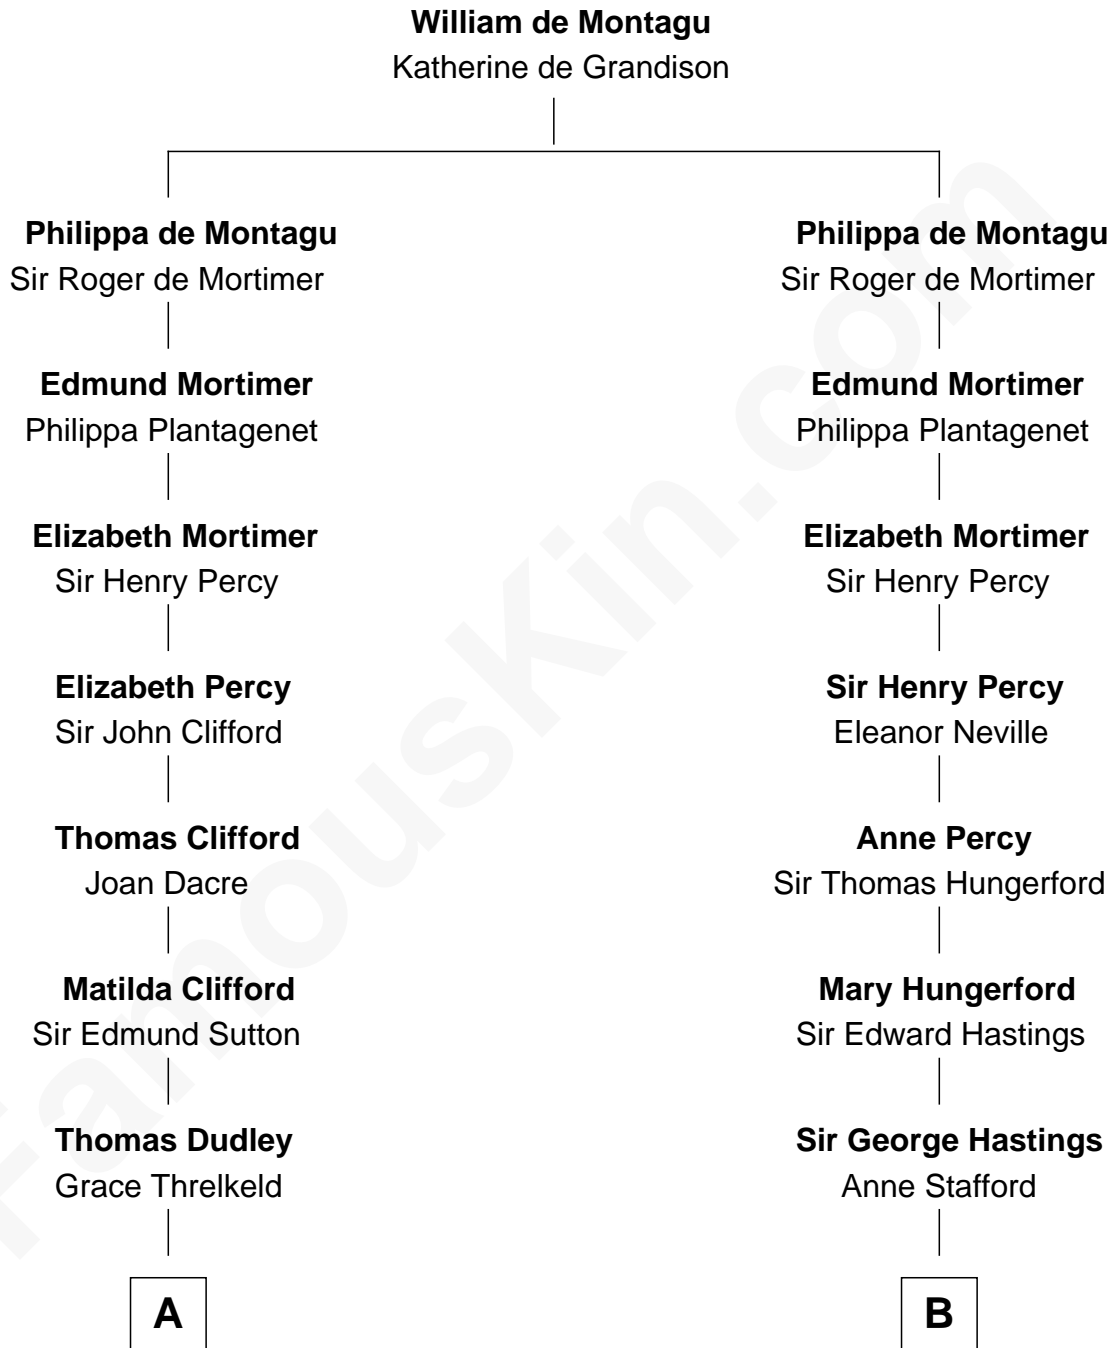

FamousKin.com
Relationship Chart of
Prince William
Prince of Wales

19th cousin 1 time removed of

Sir Winston Churchill
Prime Minister of the United Kingdom

C

Albert Edward John Spencer
Cynthia Elinor Beatrix Hamilton

Edward John Spencer
Frances Ruth Burke Roche

Princess Diana Frances Spencer
Charles III, King of the United Kingdom

Prince William
Prince of Wales

D

Sir John Winston Spencer-Churchill
Frances Anne Emily Vane