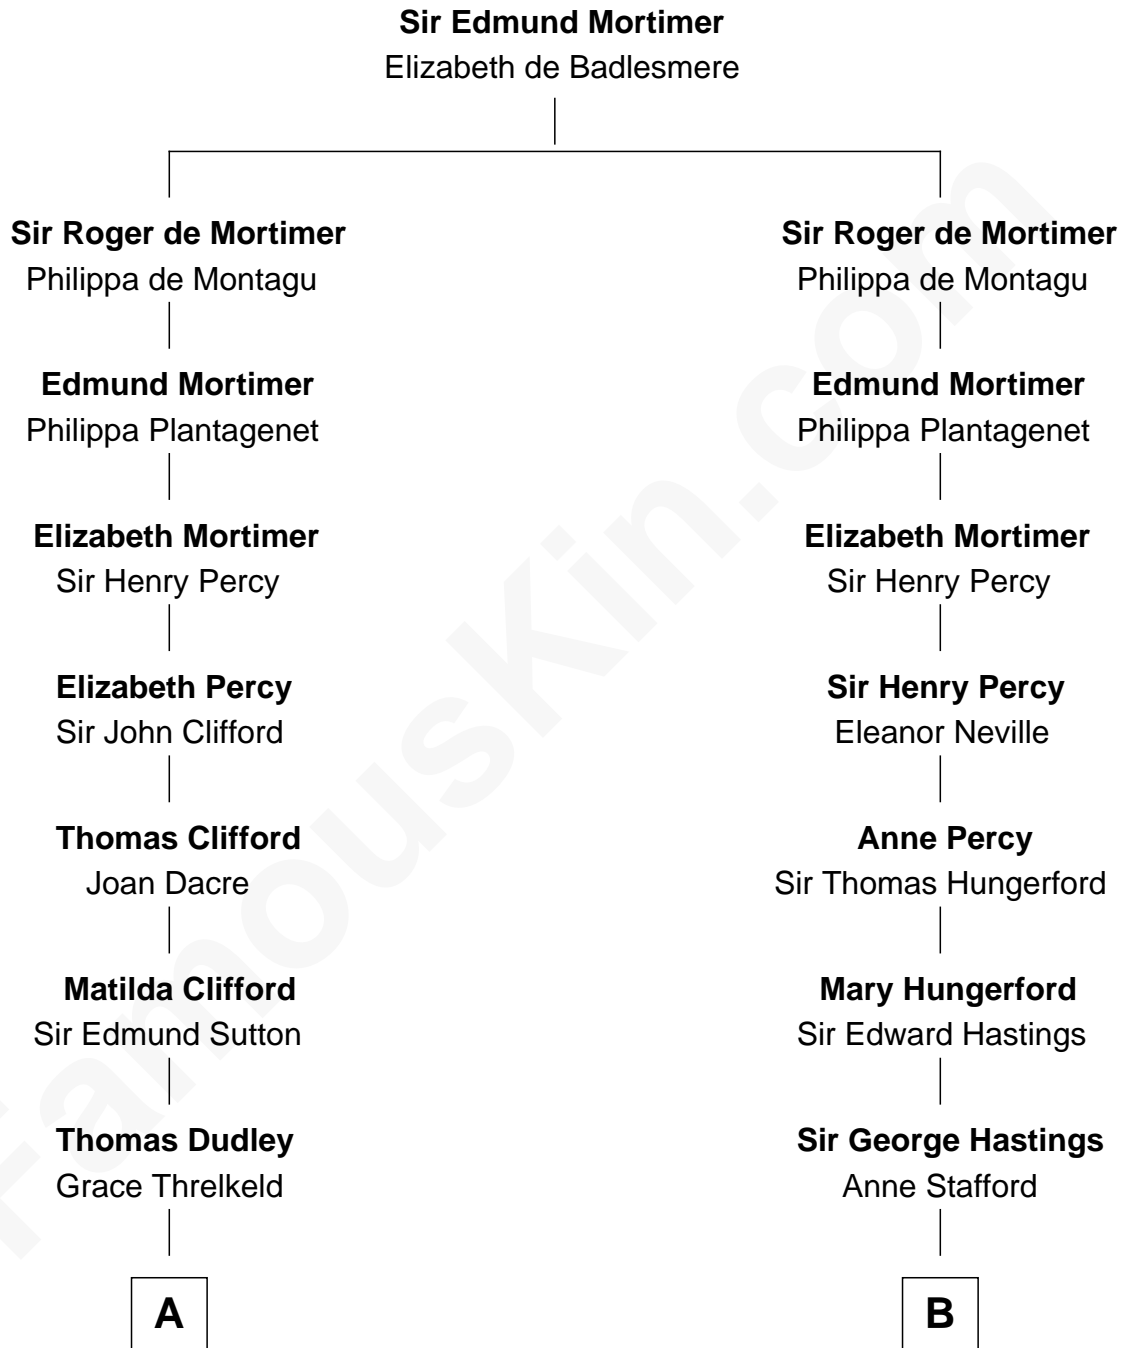

FamousKin.com
Relationship Chart of
Prince William
Prince of Wales

19th cousin 1 time removed of

Sir Winston Churchill
Prime Minister of the United Kingdom

C

Albert Edward John Spencer
Cynthia Elinor Beatrix Hamilton

Edward John Spencer
Frances Ruth Burke Roche

Princess Diana Frances Spencer
Charles III, King of the United Kingdom

Prince William
Prince of Wales

D

Sir John Winston Spencer-Churchill
Frances Anne Emily Vane