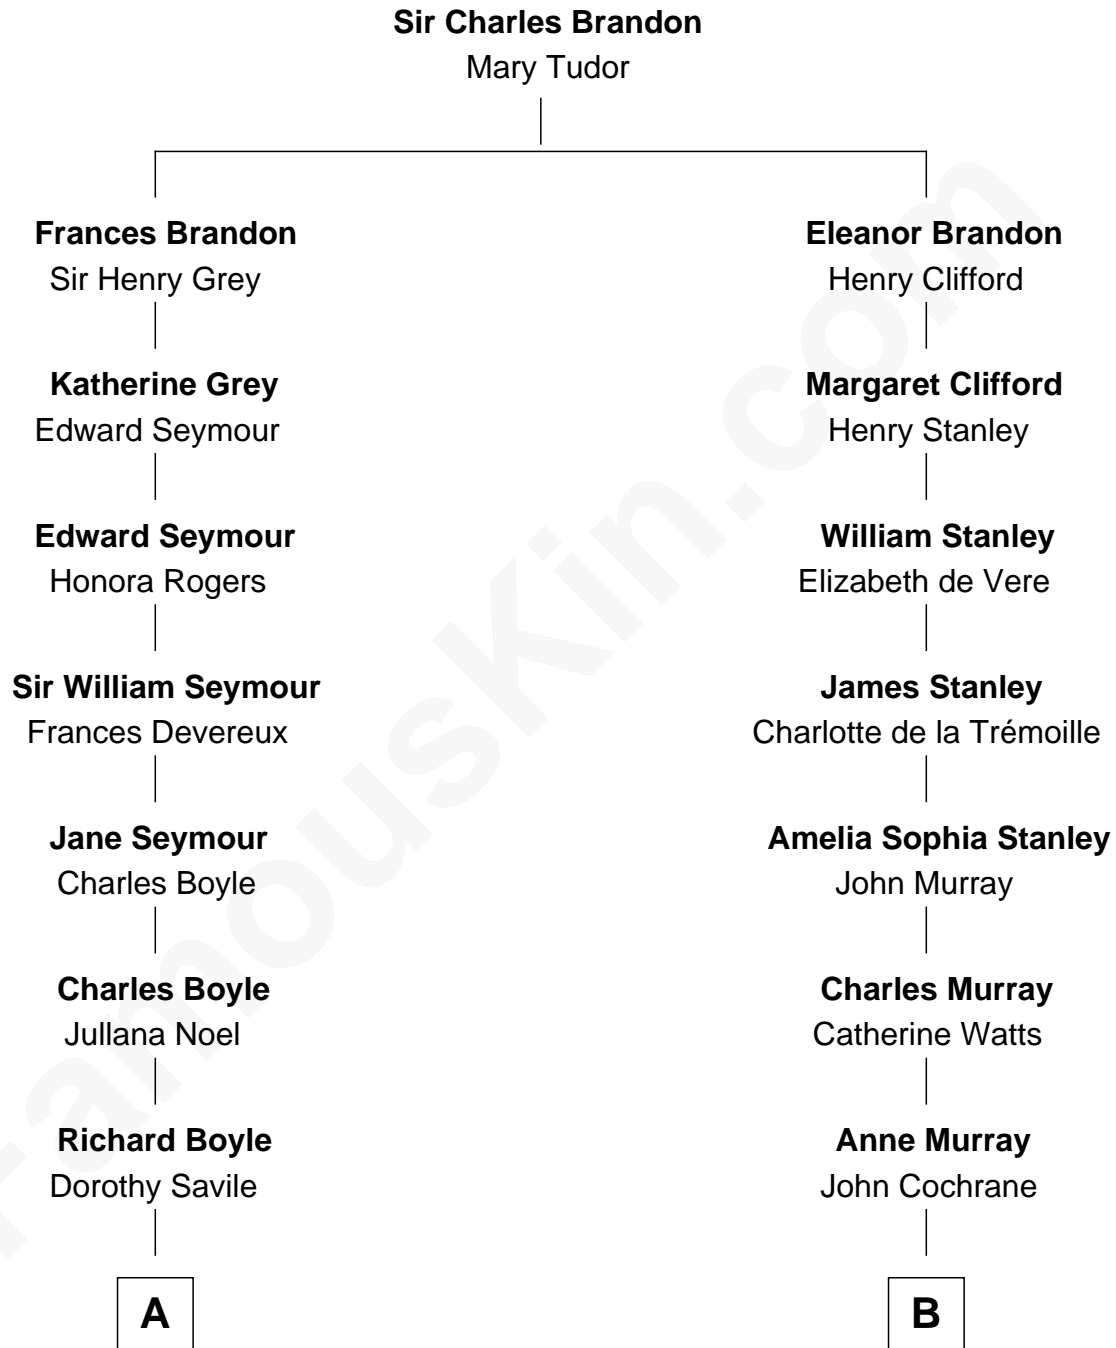

FamousKin.com
Relationship Chart of
Prince William
Prince of Wales

13th cousin 2 times removed of
Sir Winston Churchill
Prime Minister of the United Kingdom

A

Charlotte Elizabeth Boyle

Sir William Cavendish

Elizabeth Bowes-Lyon

George VI, King of the United Kingdom

Elizabeth II, Queen of the United Kingdom

Prince Philip of Edinburgh

Charles III, King of the United Kingdom

Princess Diana Frances Spencer

Prince William