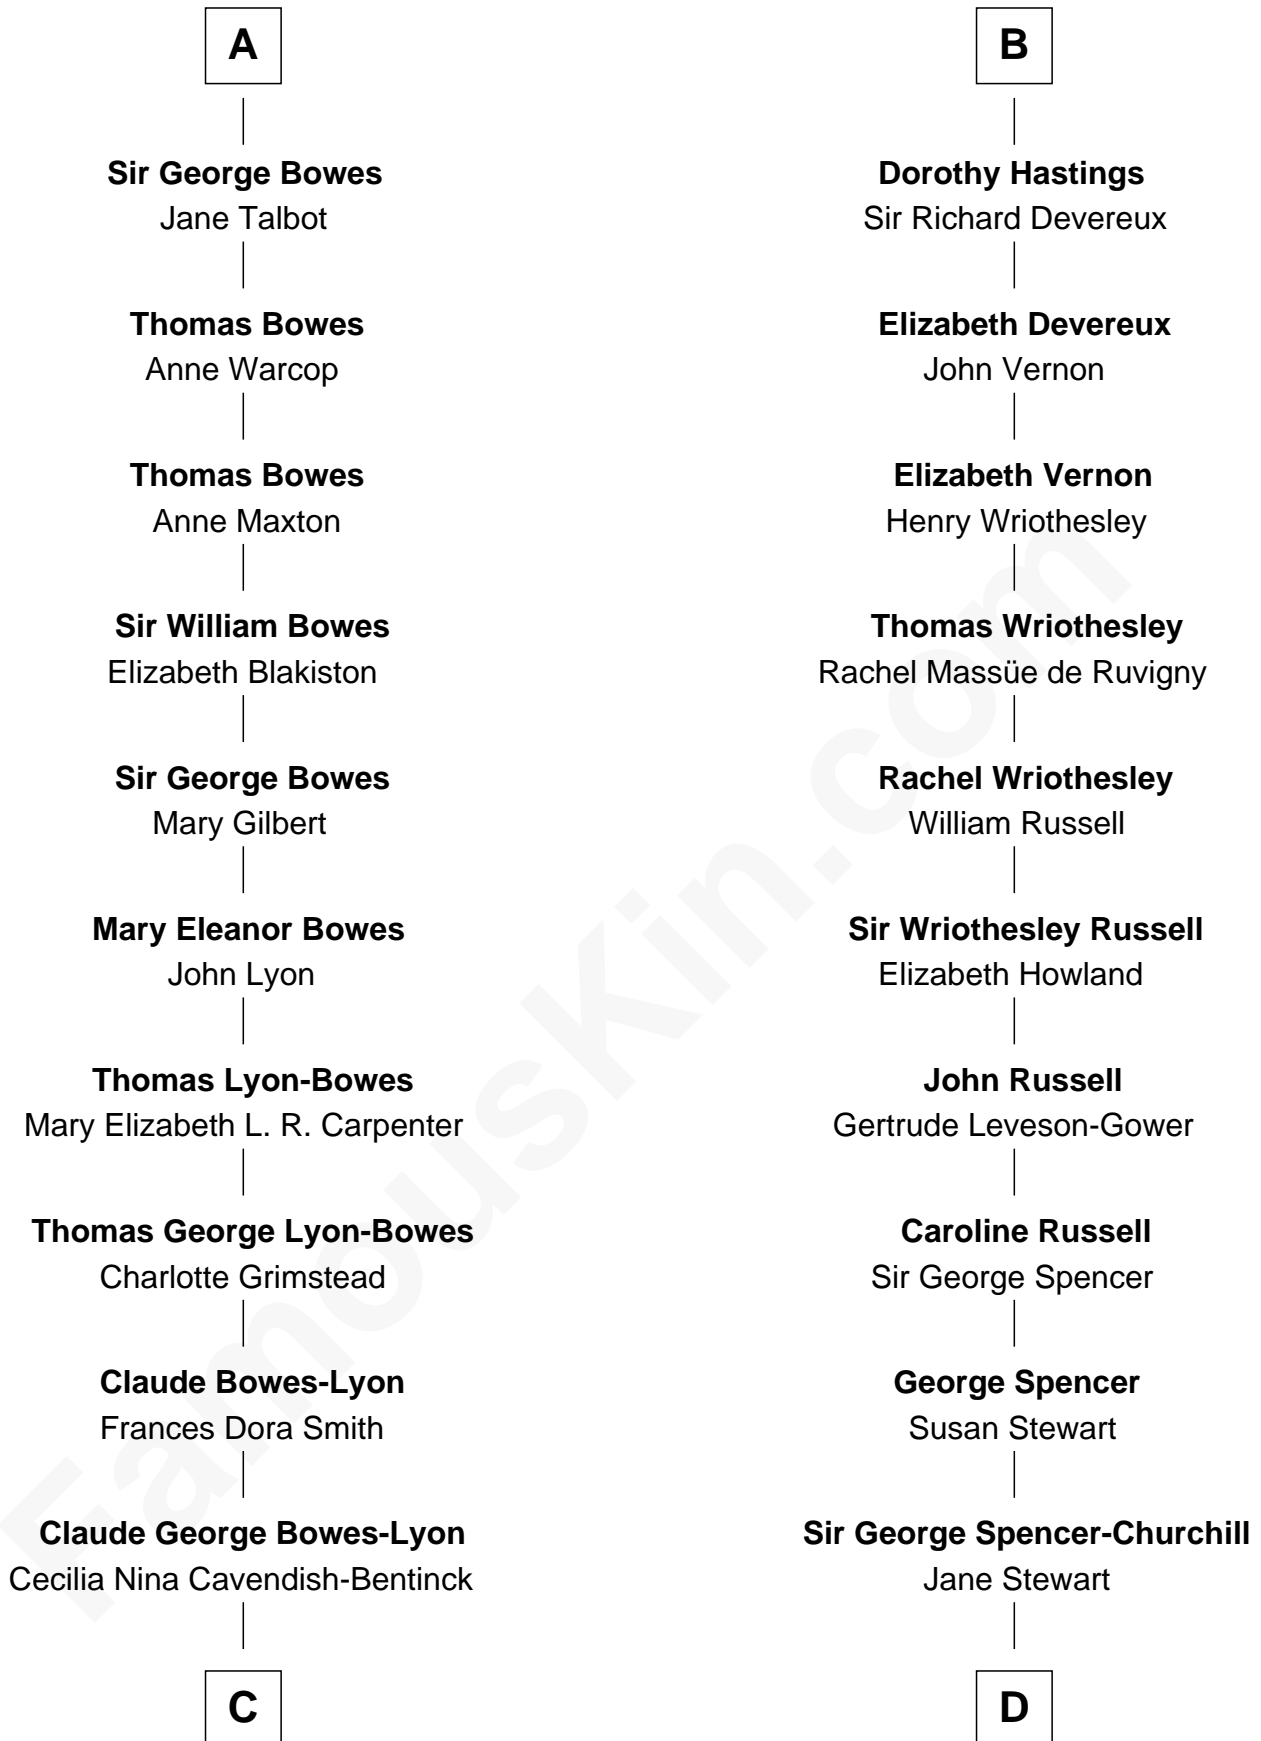

FamousKin.com Relationship Chart of

Prince William

Prince of Wales

19th cousin 1 time removed of

Sir Winston Churchill

Prime Minister of the United Kingdom

C

Elizabeth Bowes-Lyon

George VI, King of the United Kingdom

Elizabeth II, Queen of the United Kingdom

Prince Philip of Edinburgh

Charles III, King of the United Kingdom

Princess Diana Frances Spencer

Prince William

Prince of Wales