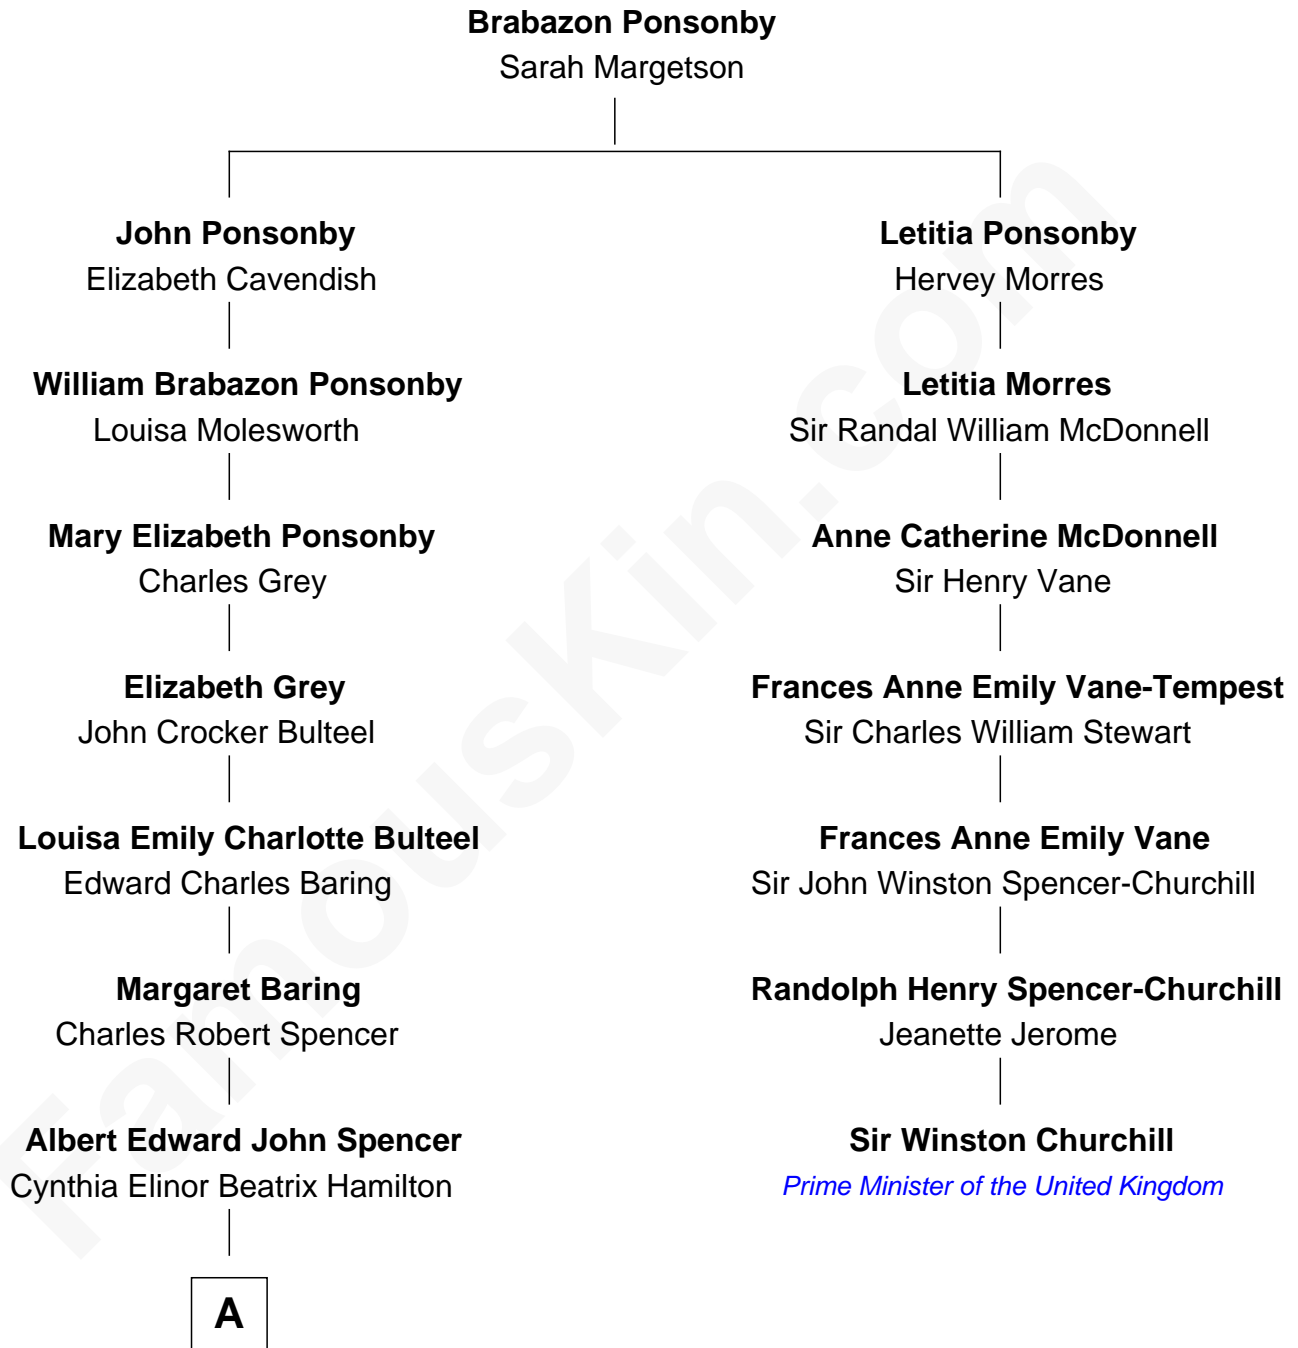

**FamousKin.com**  
**Relationship Chart of**  
**Prince William**  
*Prince of Wales*

**6th cousin 3 times removed of**  
**Sir Winston Churchill**  
*Prime Minister of the United Kingdom*

A

Edward John Spencer  
Frances Ruth Burke Roche

Princess Diana Frances Spencer  
Charles III, King of the United Kingdom

Prince William  
*Prince of Wales*