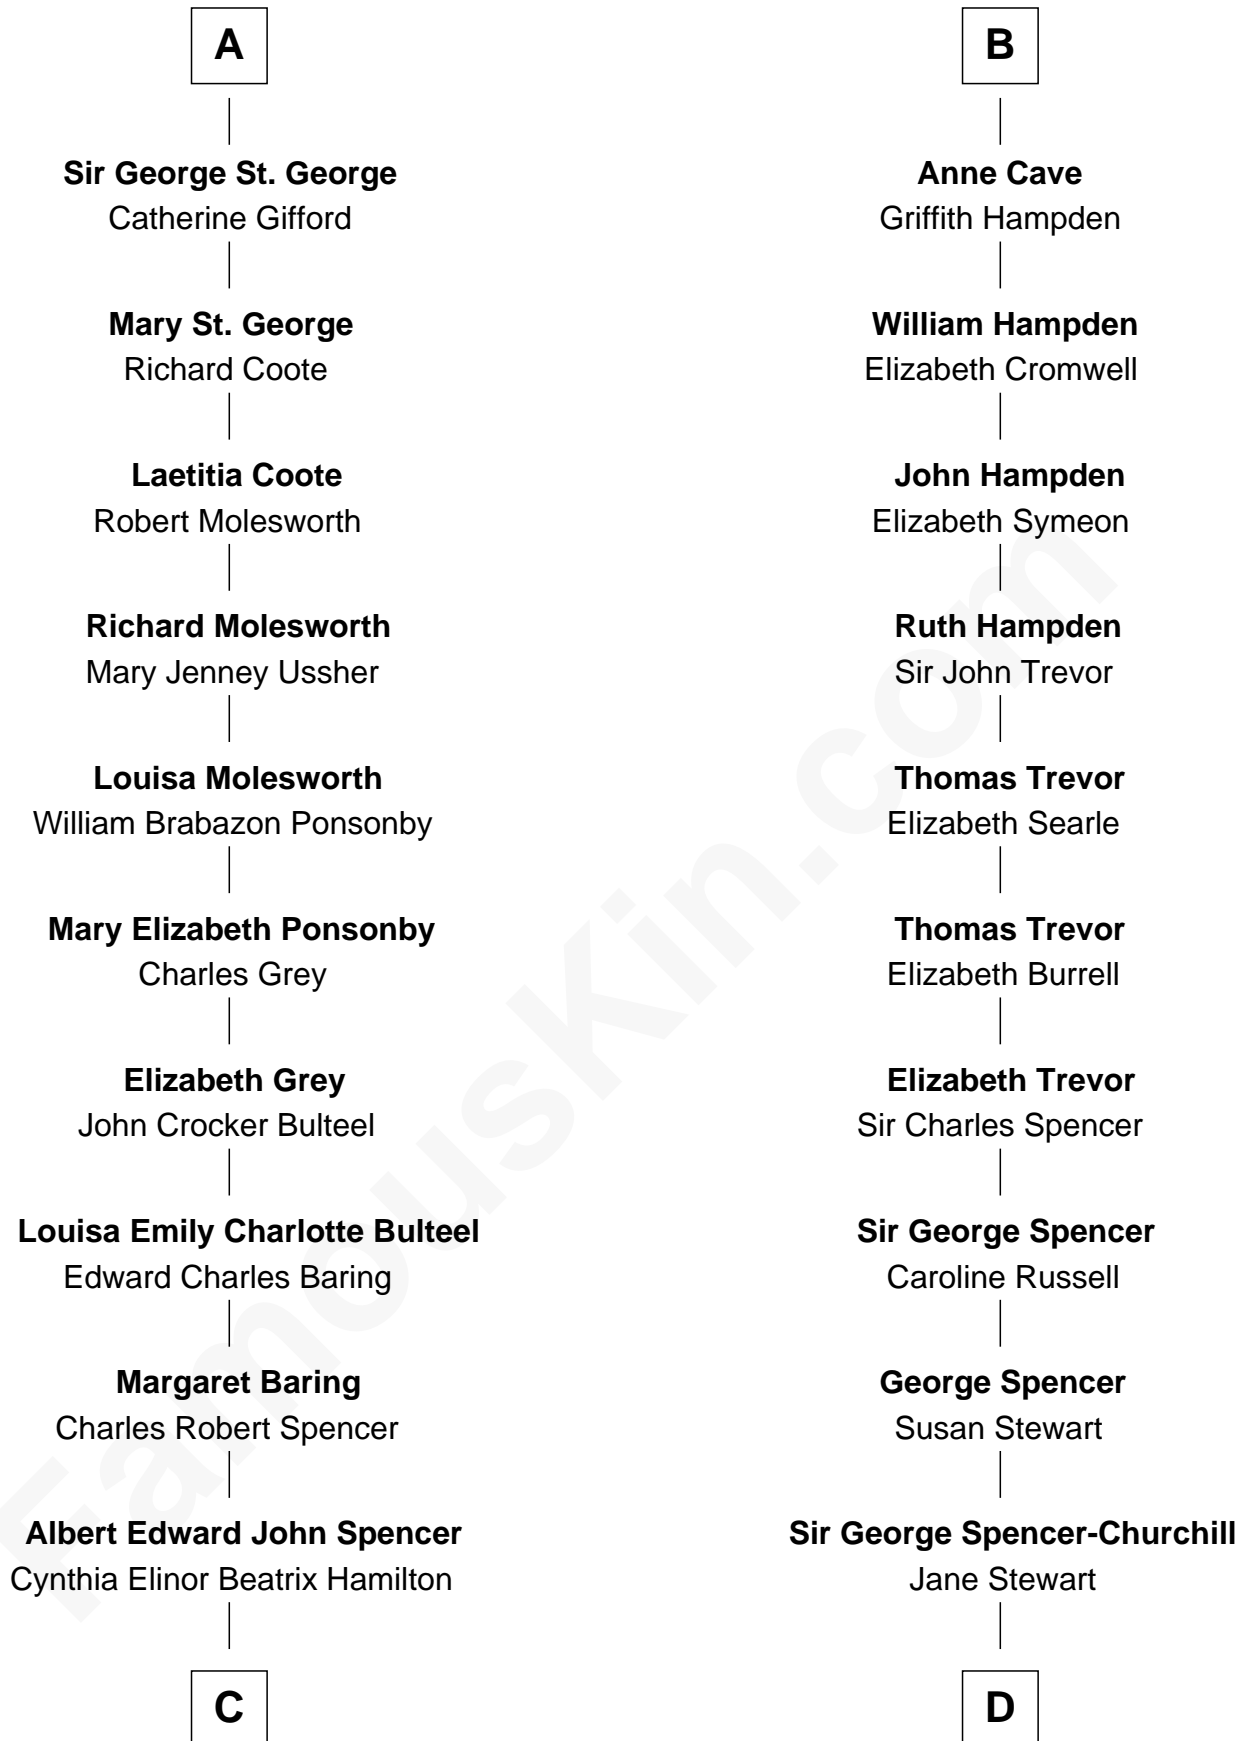

# FamousKin.com Relationship Chart of

**Prince William**

*Prince of Wales*

19th cousin of

**Sir Winston Churchill**

*Prime Minister of the United Kingdom*

**Sir Nicholas de Gresley**

Thomasine de Wastneys

Margaret Walsh

**Margaret de Gresley**

Sir Thomas Blount

**Sanchia Blount**

Edward Langford

**Alice Langford**

John Stradling

**Anne Stradling**

Sir John Danvers

**Anne Danvers**

Thomas Lovett

**Elizabeth Lovett**

Anthony Cave

**B**

**C**

**Edward John Spencer**  
Frances Ruth Burke Roche

**Princess Diana Frances Spencer**  
Charles III, King of the United Kingdom

**Prince William**  
*Prince of Wales*

**D**

**Sir John Winston Spencer-Churchill**  
Frances Anne Emily Vane

**Randolph Henry Spencer-Churchill**  
Jeanette Jerome