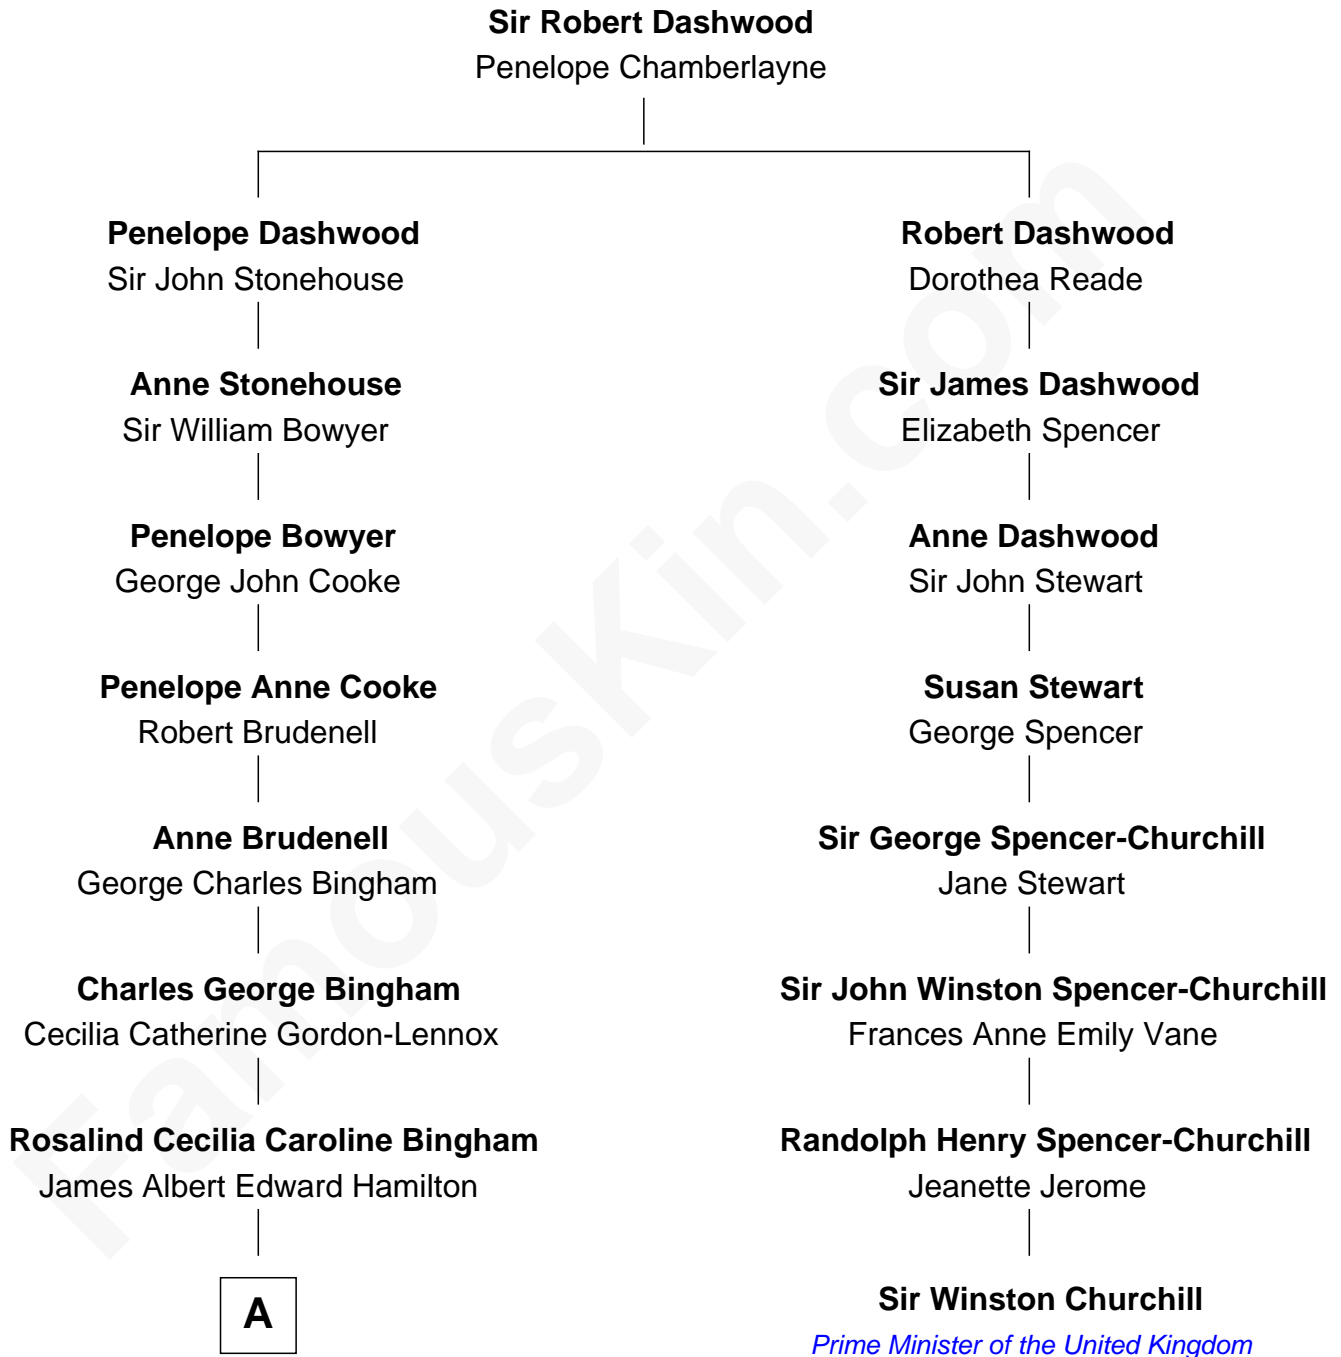

**FamousKin.com**  
**Relationship Chart of**  
**Prince William**  
*Prince of Wales*

7th cousin 3 times removed of  
**Sir Winston Churchill**  
*Prime Minister of the United Kingdom*

**A**

**Cynthia Elinor Beatrix Hamilton**

Albert Edward John Spencer

**Edward John Spencer**

Frances Ruth Burke Roche

**Princess Diana Frances Spencer**

Charles III, King of the United Kingdom

**Prince William**

*Prince of Wales*

FamousKin.com