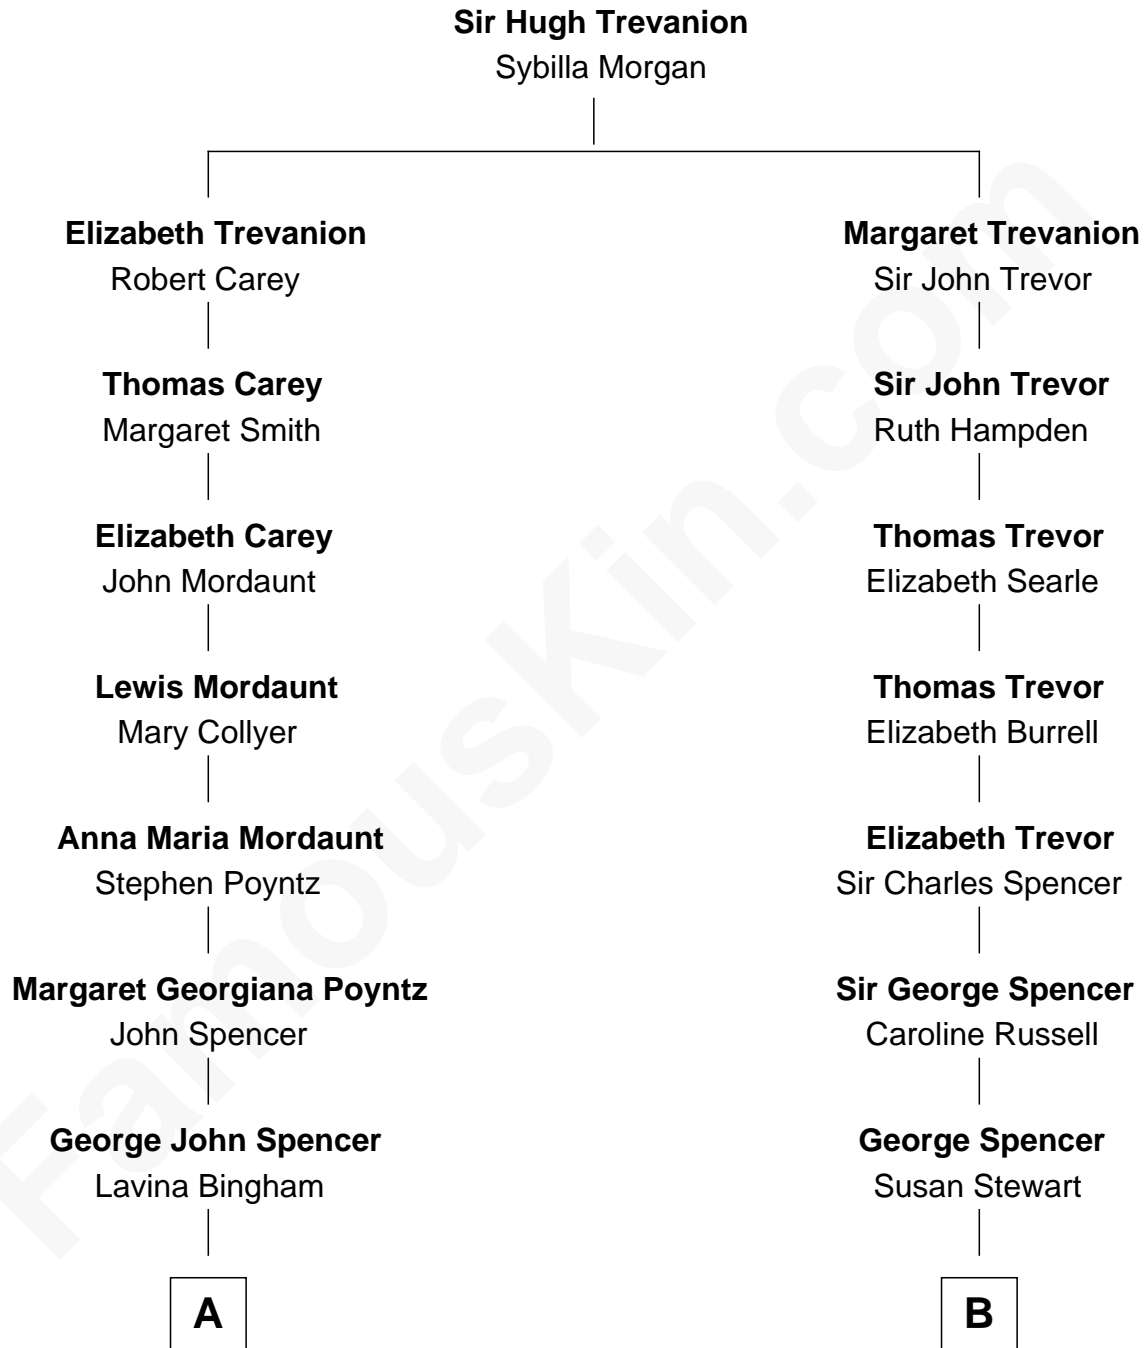

FamousKin.com
Relationship Chart of
Prince William
Prince of Wales

10th cousin 2 times removed of
Sir Winston Churchill
Prime Minister of the United Kingdom

A

Frederick Spencer

Adelaide Horatia Elizabeth Seymour

Charles Robert Spencer

Margaret Baring

Albert Edward John Spencer

Cynthia Elinor Beatrix Hamilton

Edward John Spencer

Frances Ruth Burke Roche

Princess Diana Frances Spencer

Charles III, King of the United Kingdom