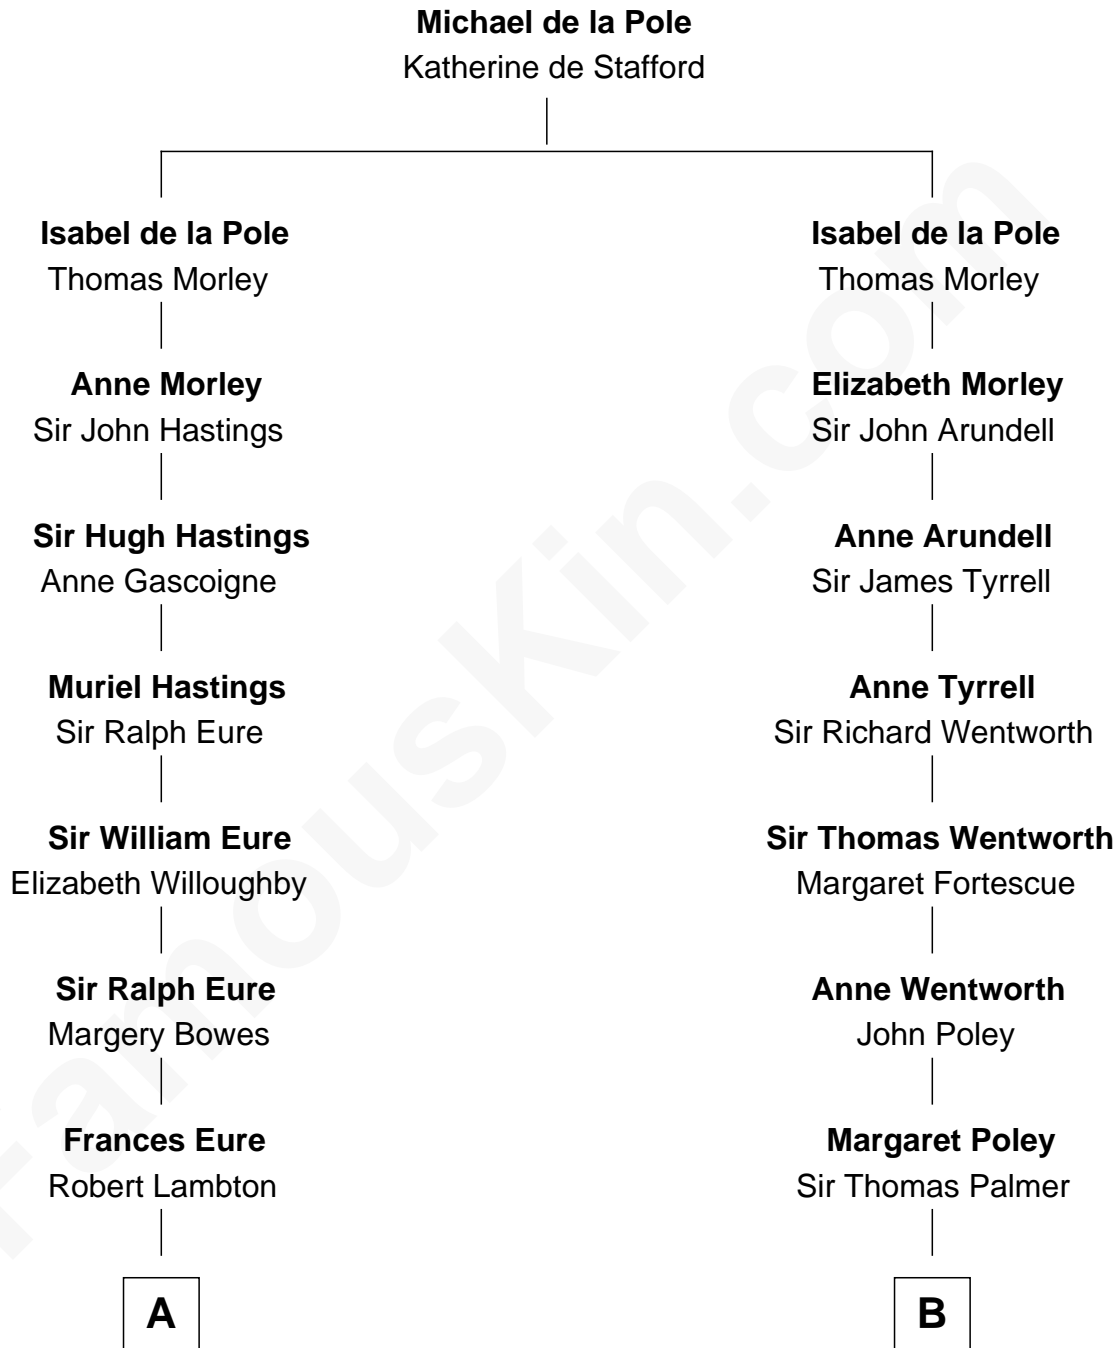

FamousKin.com Relationship Chart of

Prince William

Prince of Wales

19th cousin 1 time removed of

Sir Winston Churchill

Prime Minister of the United Kingdom

C

Elizabeth Bowes-Lyon

George VI, King of the United Kingdom

Elizabeth II, Queen of the United Kingdom

Prince Philip of Edinburgh

Charles III, King of the United Kingdom

Princess Diana Frances Spencer

Prince William

Prince of Wales