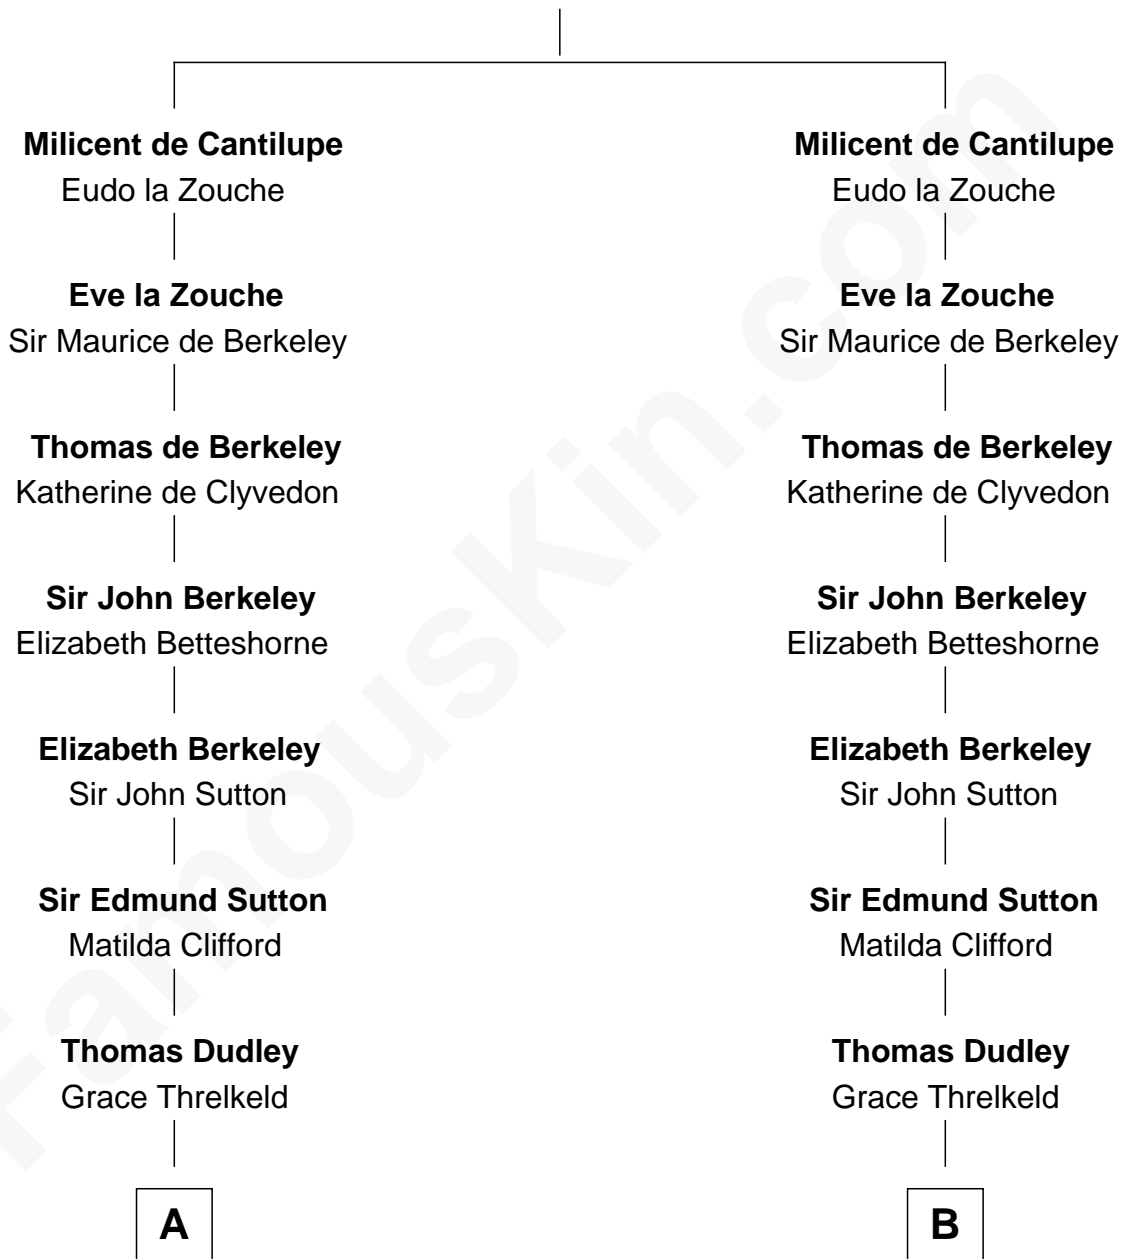

FamousKin.com
Relationship Chart of
Prince William
Prince of Wales

19th cousin 1 time removed of

Sir Winston Churchill
Prime Minister of the United Kingdom

Sir William de Cantilupe
 Eve de Braiose

C

Albert Edward John Spencer
Cynthia Elinor Beatrix Hamilton

Edward John Spencer
Frances Ruth Burke Roche

Princess Diana Frances Spencer
Charles III, King of the United Kingdom

Prince William
Prince of Wales

D

Sir John Winston Spencer-Churchill
Frances Anne Emily Vane