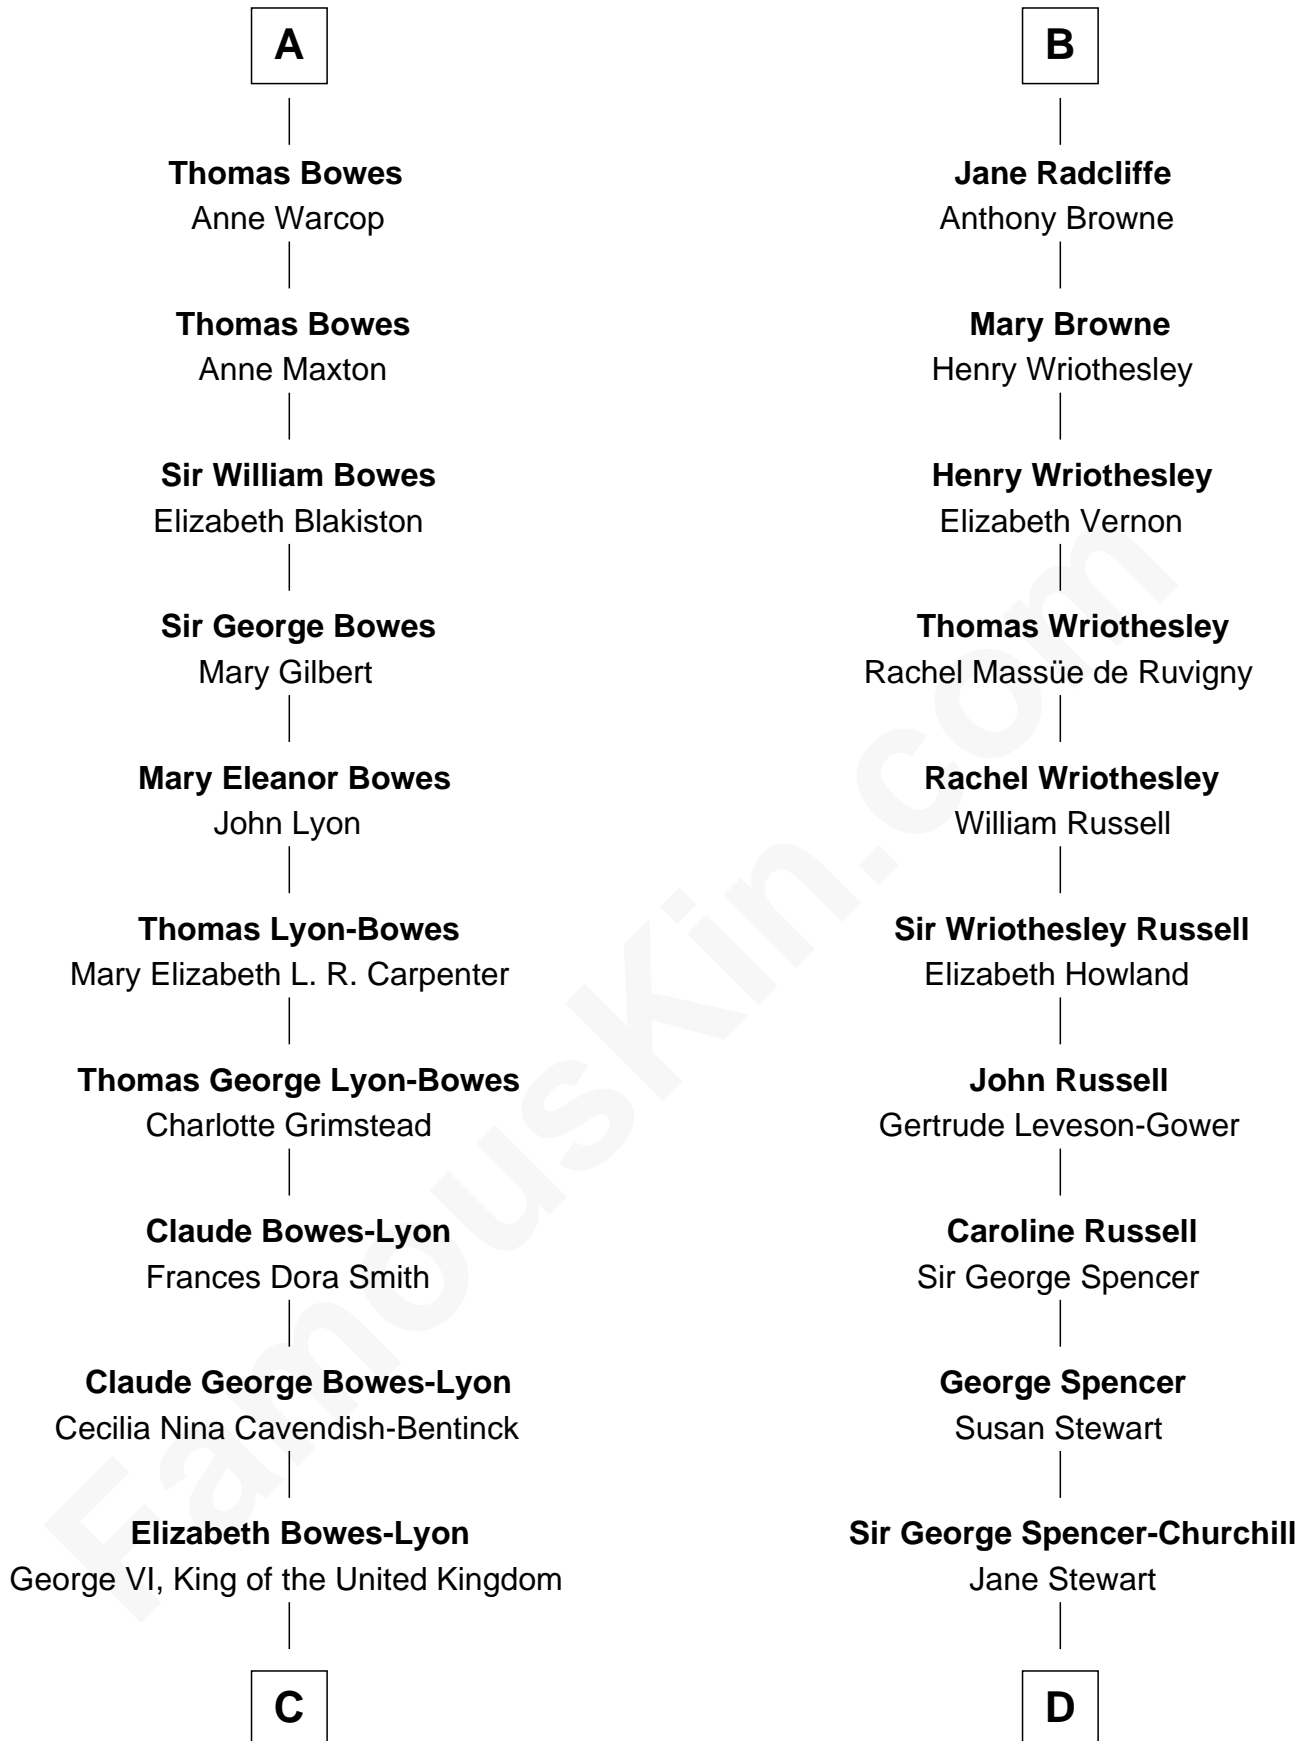

# FamousKin.com Relationship Chart of

**Prince William**

*Prince of Wales*

19th cousin of

**Sir Winston Churchill**

*Prime Minister of the United Kingdom*

**Roger le Strange**

Maud - - - - -

**Sir Roger le Strange**

Aline Fitzalan

**Lucy le Strange**

Sir William Willoughby

**Margery Willoughby**

Sir William FitzHugh

**Maud FitzHugh**

Sir William Bowes

George Stanley

**Sir Thomas Stanley**

Anne Hastings

**Margaret Stanley**

Robert Radcliffe

**B**

**C**

**Elizabeth II, Queen of the United Kingdom**

Prince Philip of Edinburgh

**Charles III, King of the United Kingdom**

Princess Diana Frances Spencer

**Prince William**

*Prince of Wales*

**D**

**Sir John Winston Spencer-Churchill**

Frances Anne Emily Vane