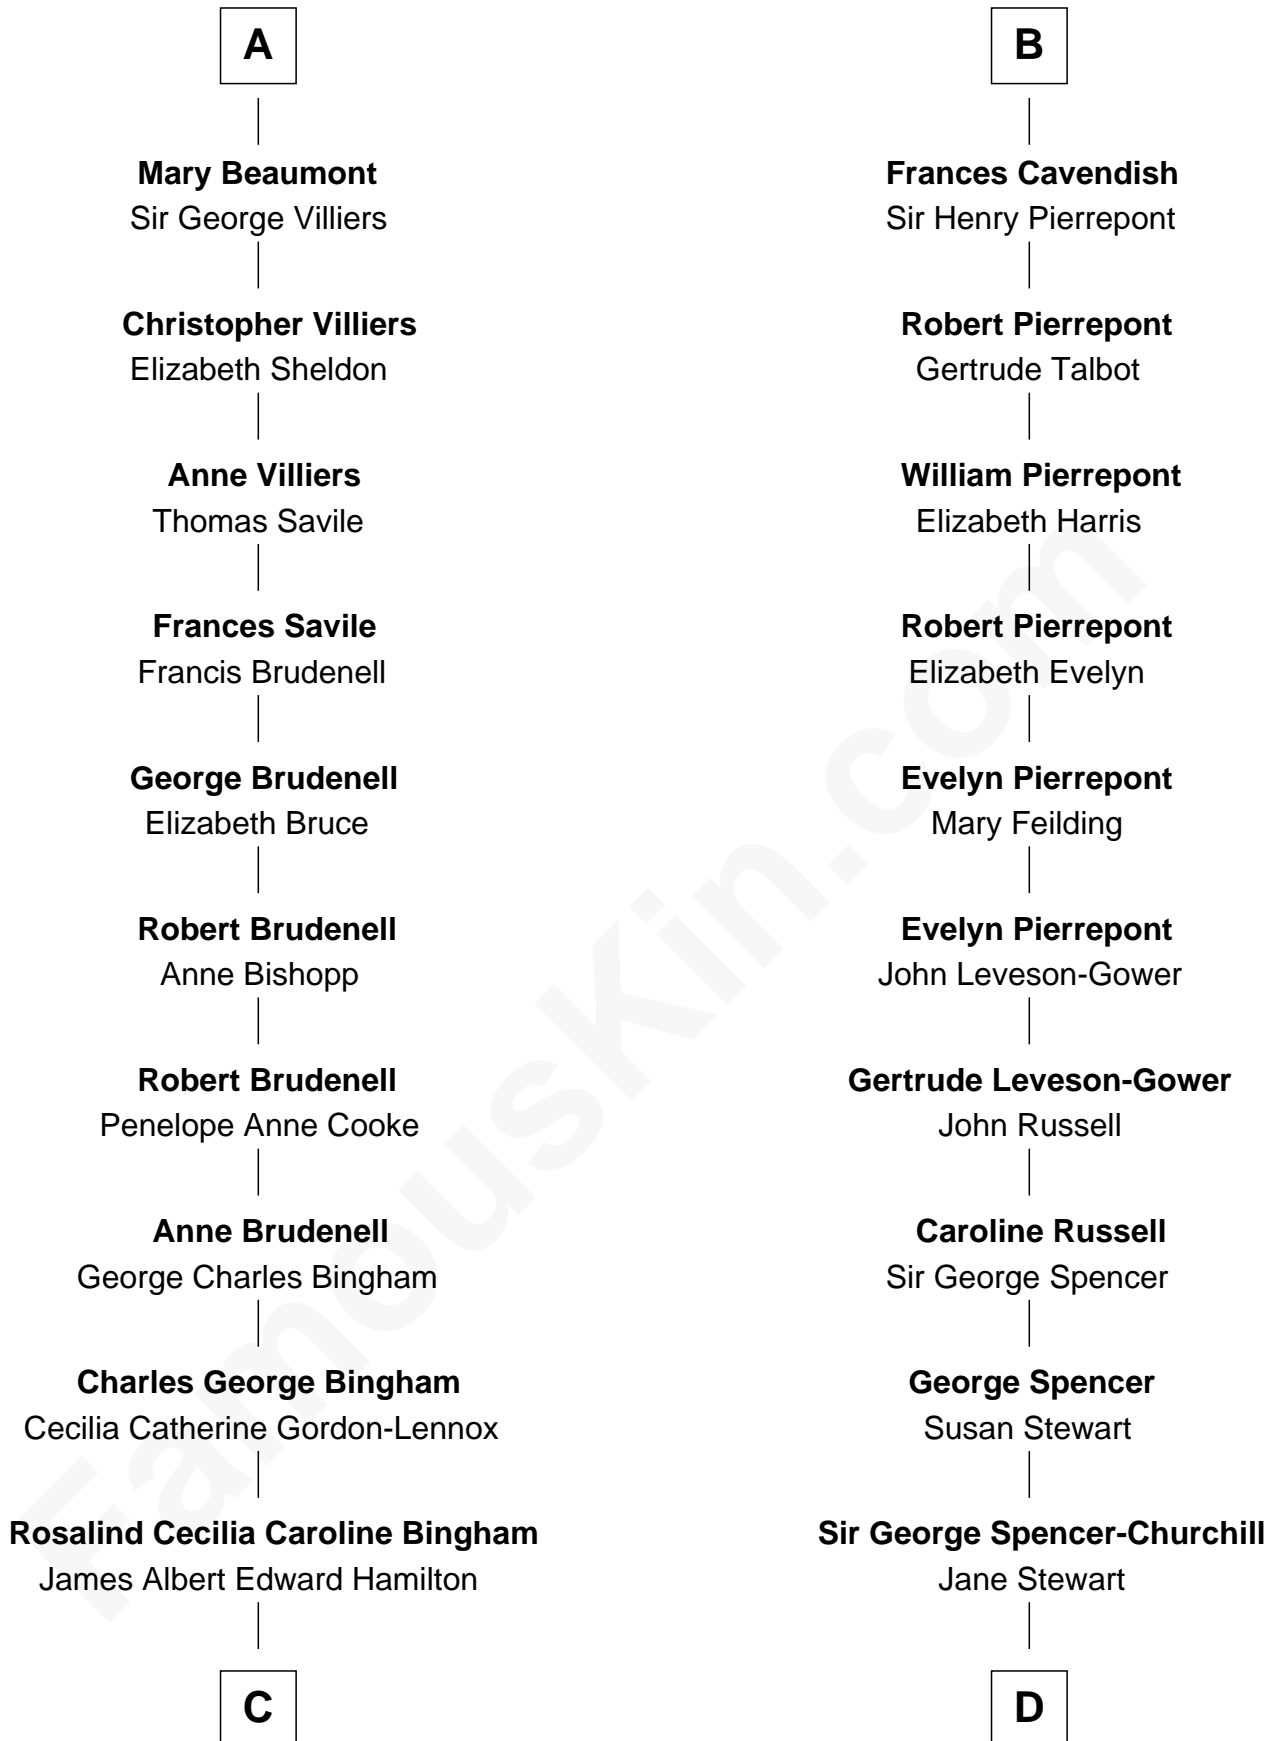

FamousKin.com
Relationship Chart of
Prince William
Prince of Wales

19th cousin 1 time removed of

Sir Winston Churchill
Prime Minister of the United Kingdom

C

Cynthia Elinor Beatrix Hamilton

Albert Edward John Spencer

Edward John Spencer

Frances Ruth Burke Roche

Princess Diana Frances Spencer

Charles III, King of the United Kingdom

Prince William

Prince of Wales

D

Sir John Winston Spencer-Churchill